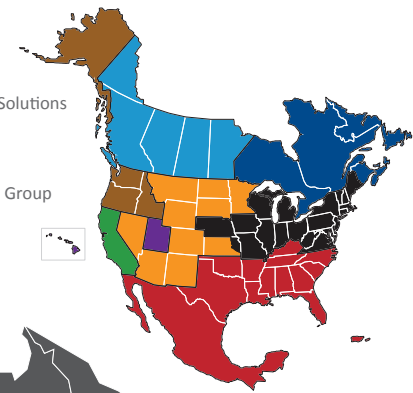

NORTH AMERICAN SERVICE MAP WASHINGTON

SEAMLESS COVERAGE ACROSS ALL OF NORTH AMERICA

- Fast, consistent transit times
- Complete, real-time shipment visibility
- Convenience of working with your local PITT OHIO transportation specialist
- Expedited services available
- Premium express long-haul service to California

Reverse Logistics

Truckload

Warehouse & Distribution

North American Service Providers

- Averitt
- CrossCountry Freight Solutions
- Daylight Transport
- Peninsula Truck Lines
- PITT OHIO
- Polaris Transportation Group
- Rosenau Transport
- Service Available with Multiple Carriers

Transit Time Key	
PITT OHIO Core Service	
■	1 Day
■	2 Days
■	3+ Days
North American Service	
■	1 Day
■	2 Days
■	2-3 Days
■	3-4 Days
■	4-5 Days
■	4+ Days
□	PITT OHIO Terminal
○	Dohrn Transfer Terminal
◇	Ross Express Terminal

Note: This map is a representation of transit days to major metro areas in these states.

For up-to-date, zip-to-zip transit times and a full list of terminal locations, please visit our website at www.pittohio.com.