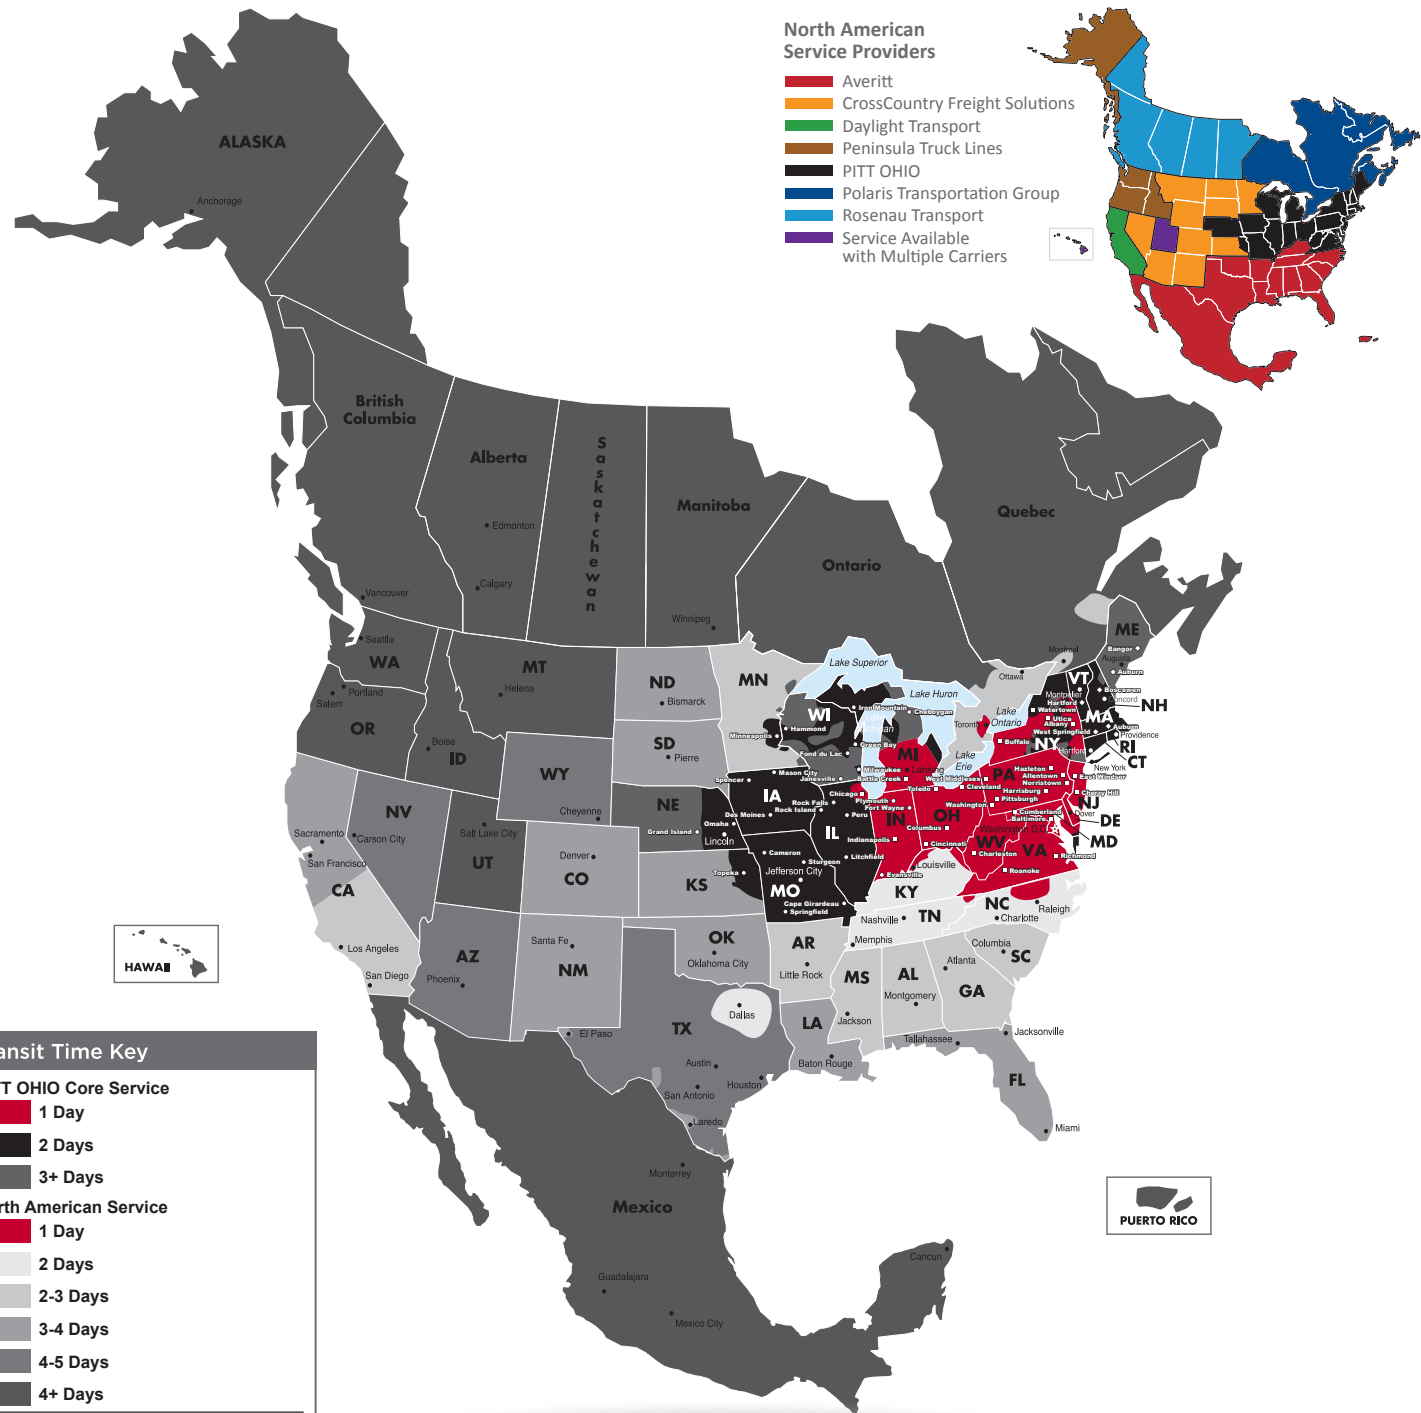

NORTH AMERICAN SERVICE MAP WASHINGTON

SEAMLESS COVERAGE ACROSS ALL OF NORTH AMERICA

- Fast, consistent transit times
- Complete, real-time shipment visibility
- Convenience of working with your local PITT OHIO transportation specialist
- Expedited services available
- Premium express long-haul service to California

Reverse Logistics

Truckload

Warehouse & Distribution

North American Service Providers

- Averitt
- CrossCountry Freight Solutions
- Daylight Transport
- Peninsula Truck Lines
- PITT OHIO
- Polaris Transportation Group
- Rosenau Transport
- Service Available with Multiple Carriers

Transit Time Key	
PITT OHIO Core Service	
■	1 Day
■	2 Days
■	3+ Days
North American Service	
■	1 Day
■	2 Days
■	2-3 Days
■	3-4 Days
■	4-5 Days
■	4+ Days
□	PITT OHIO Terminal
○	Dohrn Transfer Terminal
◇	Ross Express Terminal

Note: This map is a representation of transit days to major metro areas in these states.

For up-to-date, zip-to-zip transit times and a full list of terminal locations, please visit our website at www.pittohio.com.