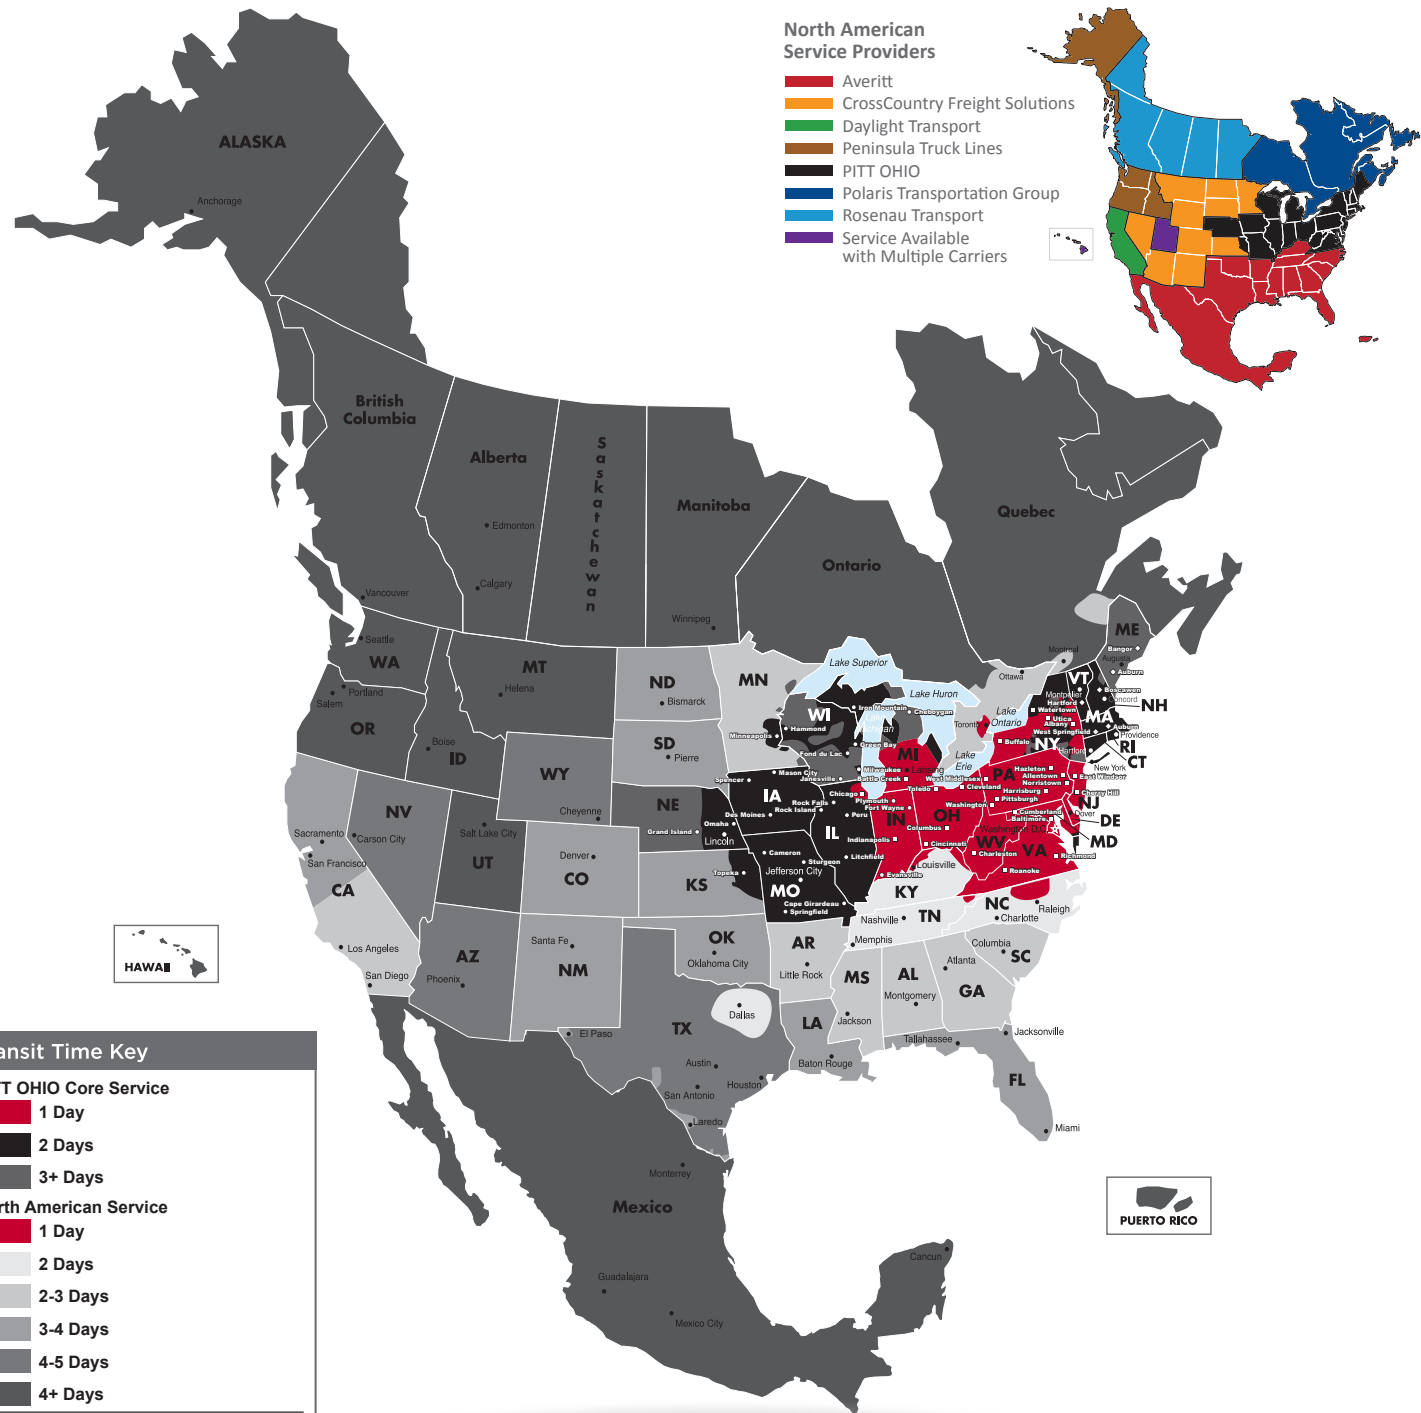

PITT OHIO

SUPPLY CHAIN ■ LTL ■ TL

NORTH AMERICAN SERVICE MAP WEST MIDDLESEX

SEAMLESS COVERAGE ACROSS ALL OF NORTH AMERICA

- Fast, consistent transit times
- Complete, real-time shipment visibility
- Convenience of working with your local PITT OHIO transportation specialist
- Expedited services available
- Premium express long-haul service to California

Reverse Logistics

Truckload

Warehouse & Distribution

North American Service Providers

- Averitt
- CrossCountry Freight Solutions
- Daylight Transport
- Peninsula Truck Lines
- PITT OHIO
- Polaris Transportation Group
- Rosenau Transport
- Service Available with Multiple Carriers

Transit Time Key	
PITT OHIO Core Service	
■	1 Day
■	2 Days
■	3+ Days
North American Service	
■	1 Day
■	2 Days
■	2-3 Days
■	3-4 Days
■	4-5 Days
■	4+ Days
	PITT OHIO Terminal
	Dohrn Transfer Terminal
	Ross Express Terminal

Note: This map is a representation of transit days to major metro areas in these states.

For up-to-date, zip-to-zip transit times and a full list of terminal locations, please visit our website at www.pittohio.com.