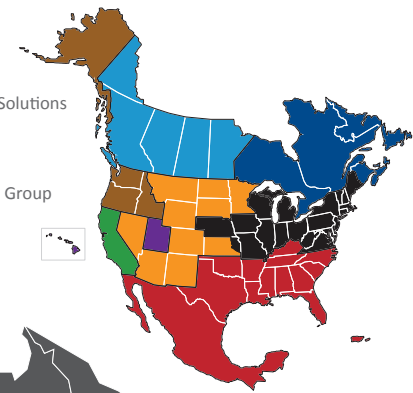

NORTH AMERICAN SERVICE MAP CHICAGO

SEAMLESS COVERAGE ACROSS ALL OF NORTH AMERICA

- Fast, consistent transit times
- Complete, real-time shipment visibility
- Convenience of working with your local PITT OHIO transportation specialist
- Expedited services available
- Premium express long-haul service to California

Reverse Logistics

Truckload

Warehouse & Distribution

North American Service Providers

- Averitt
- CrossCountry Freight Solutions
- Daylight Transport
- Peninsula Truck Lines
- PITT OHIO
- Polaris Transportation Group
- Rosenau Transport
- Service Available with Multiple Carriers

Transit Time Key	
PITT OHIO Core Service	
■	1 Day
■	2 Days
■	3+ Days
North American Service	
■	2 Days
■	2-3 Days
■	3-4 Days
■	4-5 Days
■	4+ Days
	PITT OHIO Terminal
	Dohrn Transfer Terminal
	Ross Express Terminal

Note: This map is a representation of transit days to major metro areas in these states.

For up-to-date, zip-to-zip transit times and a full list of terminal locations, please visit our website at www.pittohio.com.