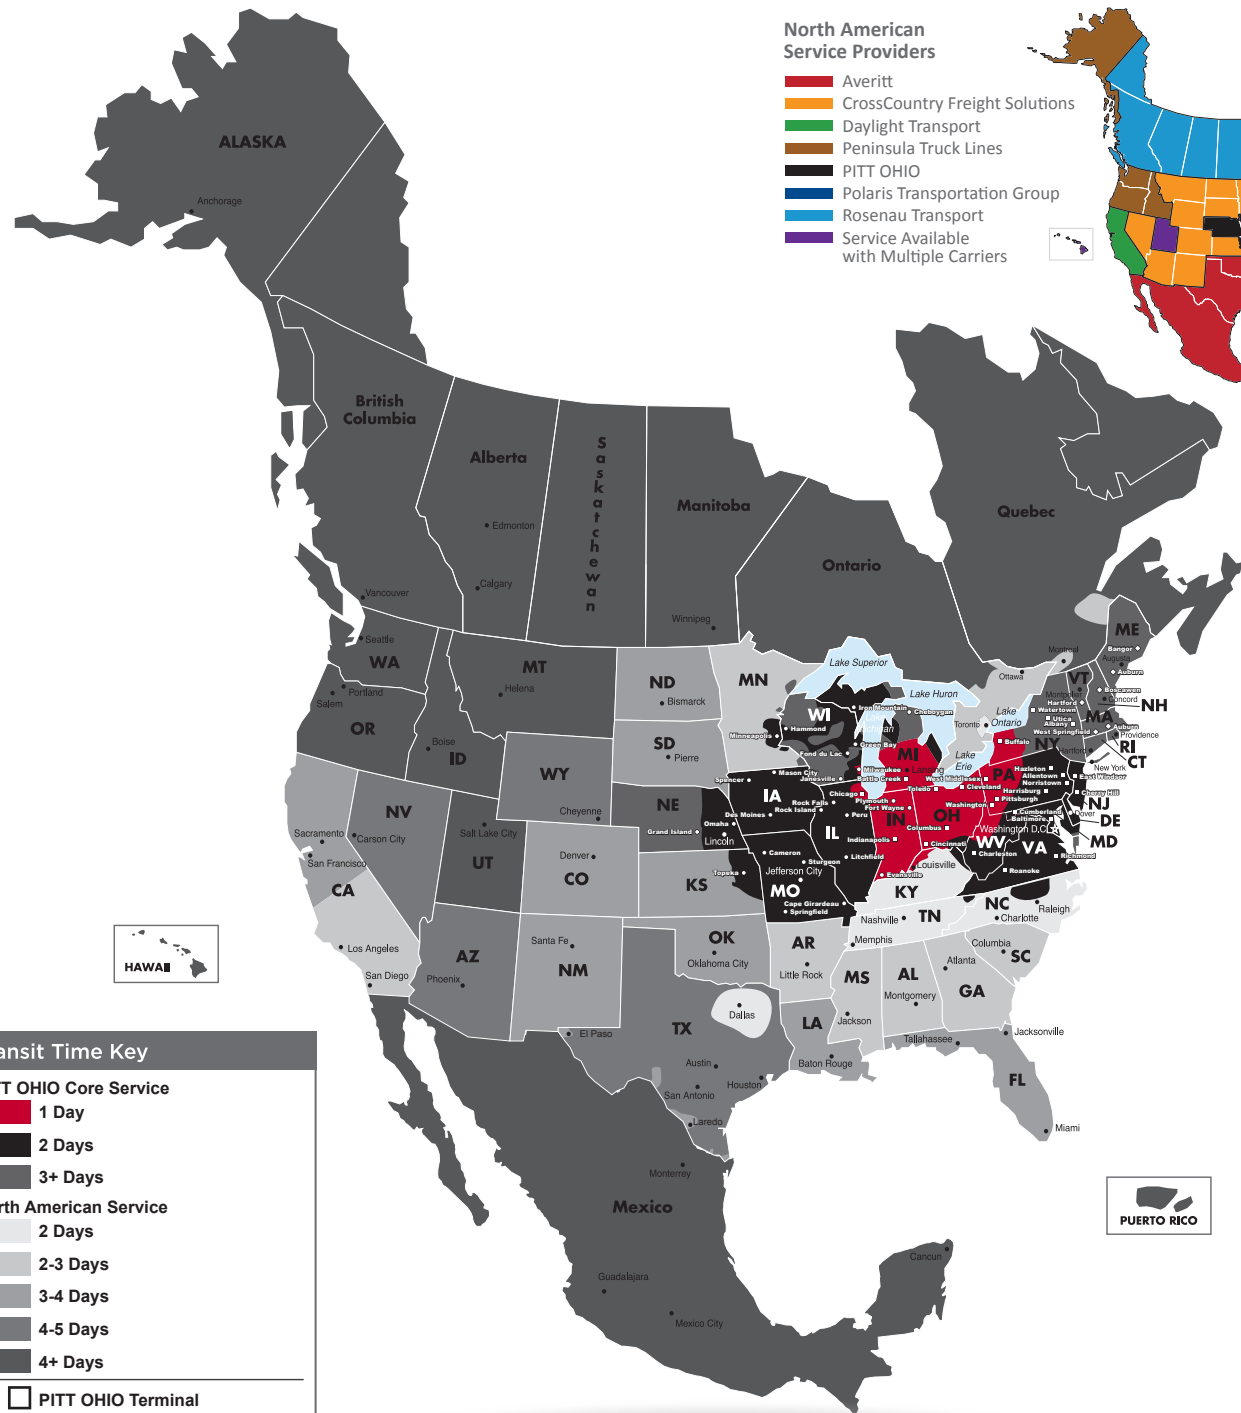

NORTH AMERICAN SERVICE MAP CHICAGO

SEAMLESS COVERAGE ACROSS ALL OF NORTH AMERICA

- Fast, consistent transit times
- Complete, real-time shipment visibility
- Convenience of working with your local PITT OHIO transportation specialist
- Expedited services available
- Premium express long-haul service to California

Reverse Logistics

Truckload

Warehouse & Distribution

North American Service Providers

- Averitt
- CrossCountry Freight Solutions
- Daylight Transport
- Peninsula Truck Lines
- PITT OHIO
- Polaris Transportation Group
- Rosenau Transport
- Service Available with Multiple Carriers

Transit Time Key	
PITT OHIO Core Service	
■	1 Day
■	2 Days
■	3+ Days
North American Service	
■	2 Days
■	2-3 Days
■	3-4 Days
■	4-5 Days
■	4+ Days
	PITT OHIO Terminal
	Dohrn Transfer Terminal
	Ross Express Terminal

Note: This map is a representation of transit days to major metro areas in these states.

For up-to-date, zip-to-zip transit times and a full list of terminal locations, please visit our website at www.pittohio.com.