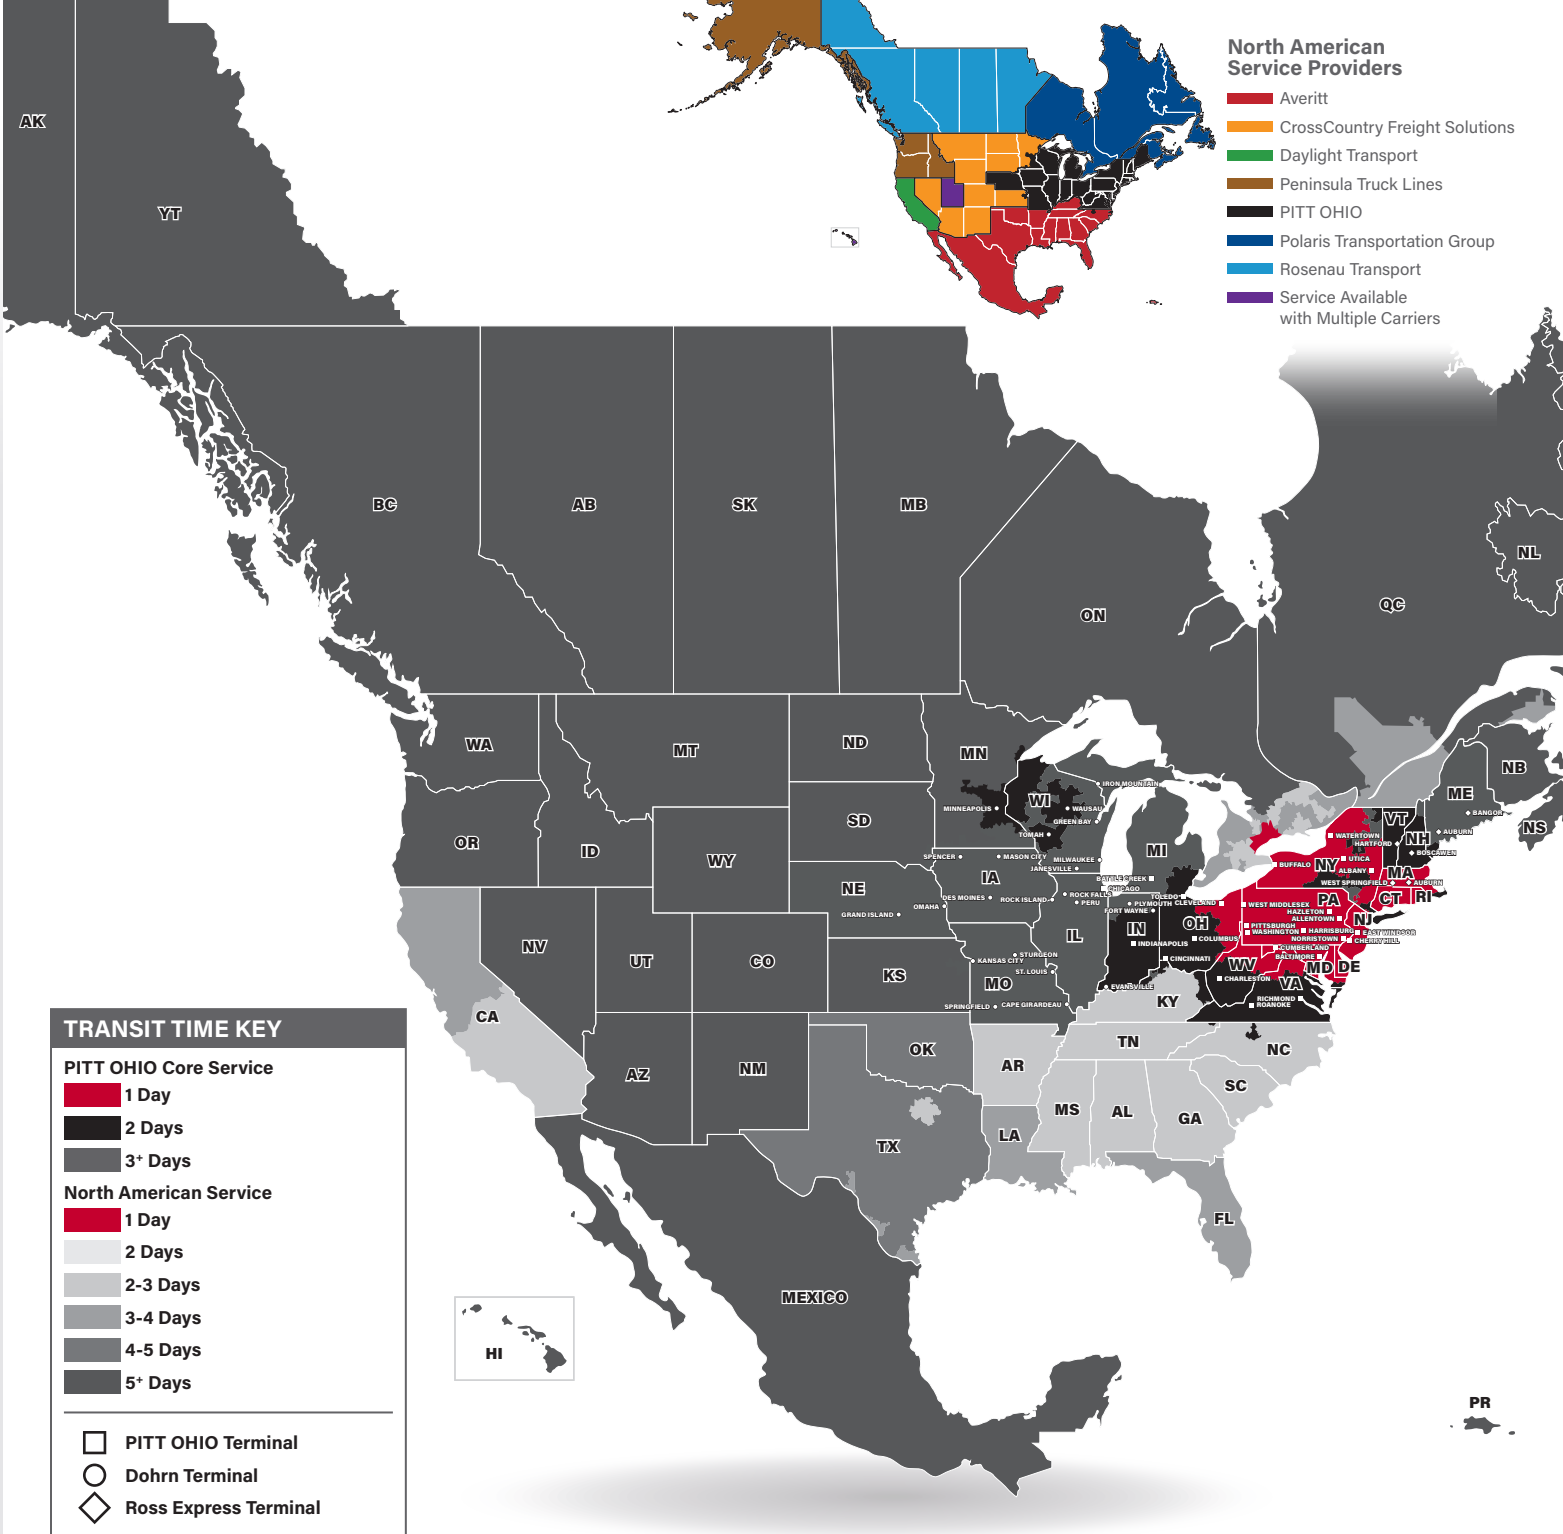

NORTH AMERICAN SERVICE MAP ALBANY

SEAMLESS COVERAGE ACROSS ALL OF NORTH AMERICA

- Fast, consistent transit times
- Complete, real-time shipment visibility
- Convenience of working with your local PITT OHIO transportation specialist
- Expedited services available
- Premium express long-haul service to California

Reverse Logistics

Truckload

Warehouse & Distribution

North American Service Providers

- Averitt
- CrossCountry Freight Solutions
- Daylight Transport
- Peninsula Truck Lines
- PITT OHIO
- Polaris Transportation Group
- Rosenau Transport
- Service Available with Multiple Carriers

TRANSIT TIME KEY	
PITT OHIO Core Service	
■	1 Day
■	2 Days
■	3+ Days
North American Service	
■	1 Day
■	2 Days
■	2-3 Days
■	3-4 Days
■	4-5 Days
■	5+ Days
	PITT OHIO Terminal
	Dohrn Terminal
	Ross Express Terminal

Note: This map is a representation of transit days to major metro areas in these states. For up-to-date, zip-to-zip transit times and a full list of terminal locations, please visit our website at www.pitthio.com.