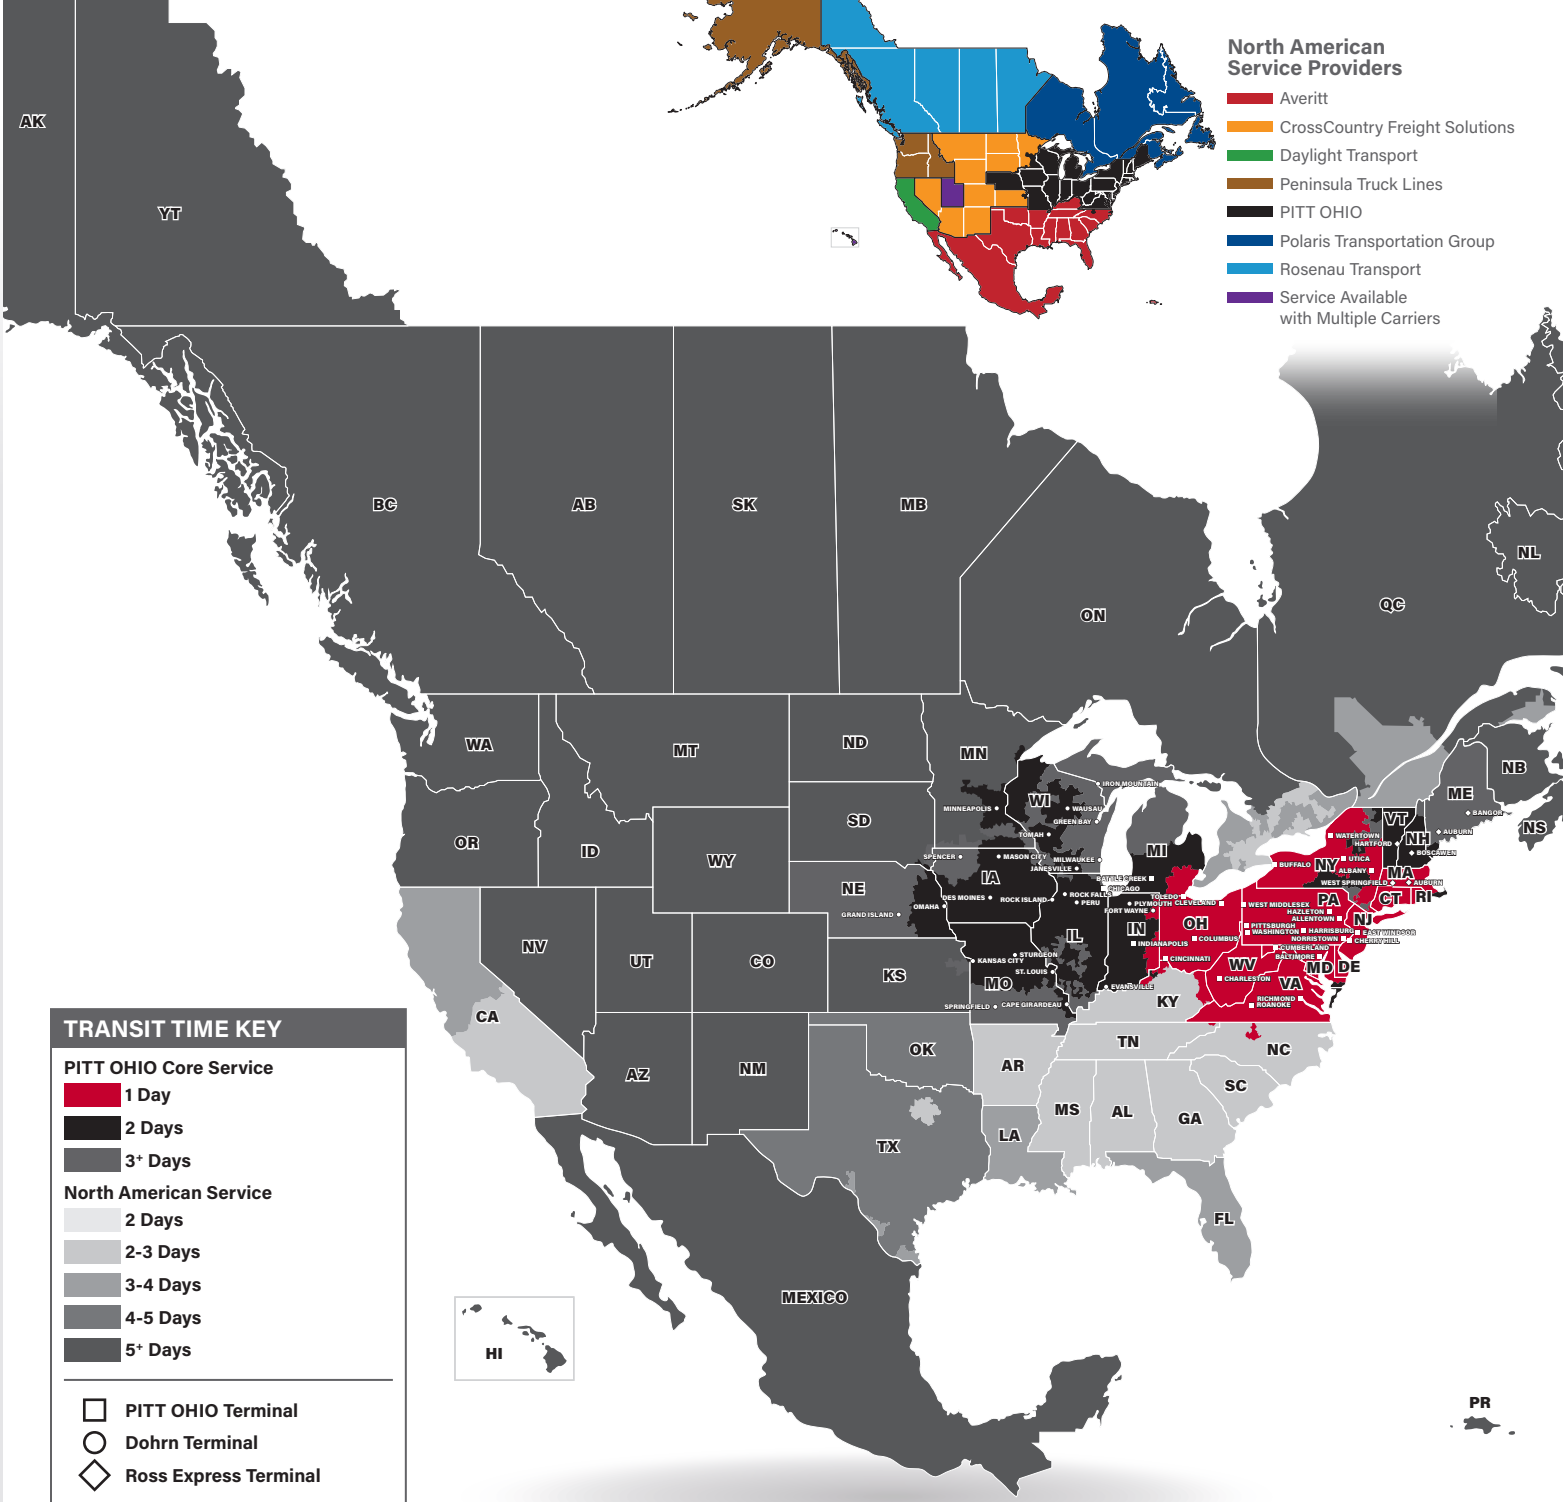

### SEAMLESS COVERAGE ACROSS ALL OF NORTH AMERICA

- Fast, consistent transit times
- Complete, real-time shipment visibility
- Convenience of working with your local PITT OHIO transportation specialist
- Expedited services available
- Premium express long-haul service to California

Contract Packaging

Cross Border LTL

Dedicated Fleet Management

Drayage & Transloading

Expedite

Freeze Protection

LTL Service

Pool Distribution

#### North American Service Providers

- Averitt
- CrossCountry Freight Solutions
- Daylight Transport
- Peninsula Truck Lines
- PITT OHIO
- Polaris Transportation Group
- Rosenau Transport
- Service Available with Multiple Carriers

**TRANSIT TIME KEY**

**PITT OHIO Core Service**

- 1 Day
- 2 Days
- 3+ Days

**North American Service**

- 2 Days
- 2-3 Days
- 3-4 Days
- 4-5 Days
- 5+ Days

PITT OHIO Terminal  
 Dohrn Terminal  
 Ross Express Terminal