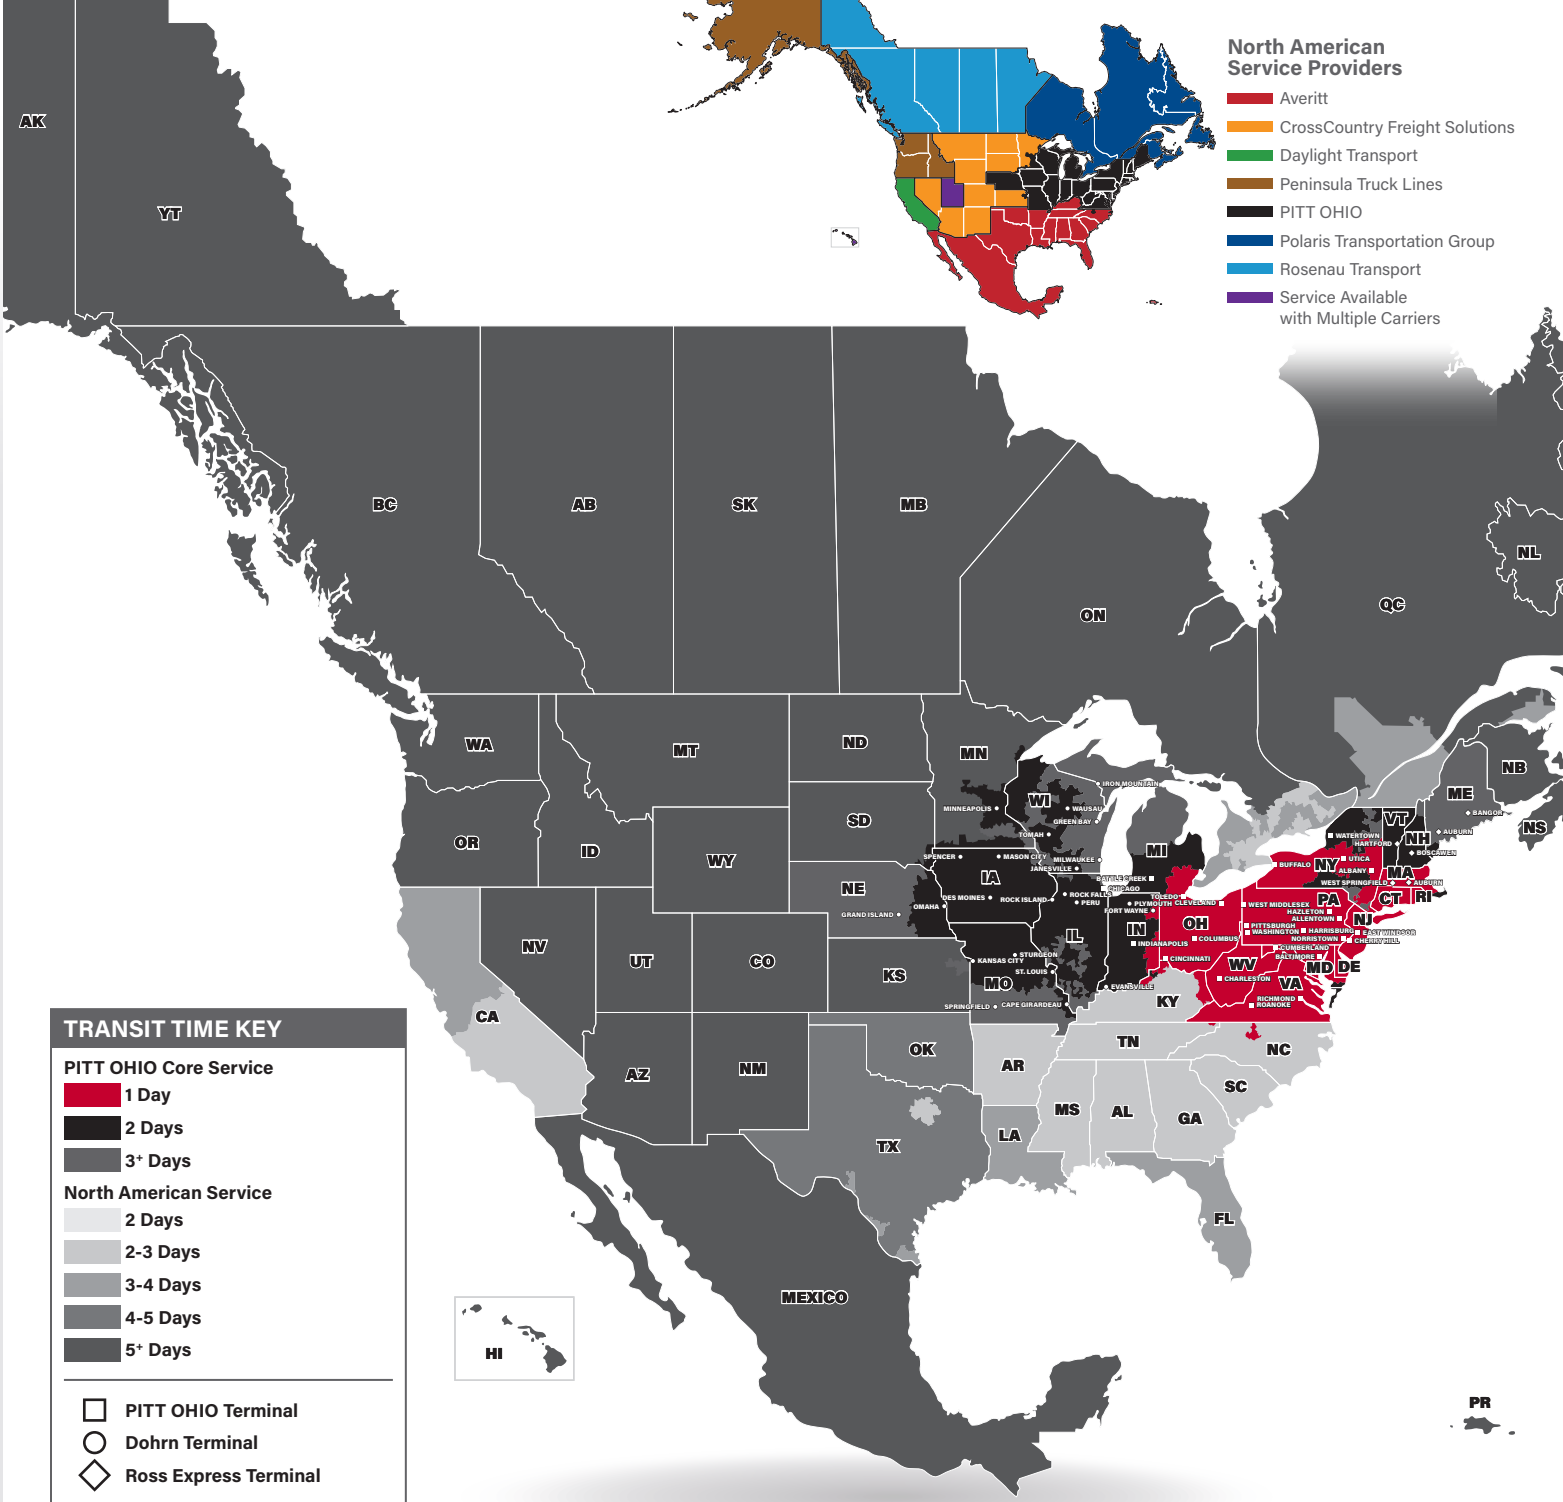

NORTH AMERICAN SERVICE MAP BALTIMORE

SEAMLESS COVERAGE ACROSS ALL OF NORTH AMERICA

- Fast, consistent transit times
- Complete, real-time shipment visibility
- Convenience of working with your local PITT OHIO transportation specialist
- Expedited services available
- Premium express long-haul service to California

Reverse Logistics

Truckload

Warehouse & Distribution

North American Service Providers

- Averitt
- CrossCountry Freight Solutions
- Daylight Transport
- Peninsula Truck Lines
- PITT OHIO
- Polaris Transportation Group
- Rosenau Transport
- Service Available with Multiple Carriers

TRANSIT TIME KEY

PITT OHIO Core Service

- 1 Day
- 2 Days
- 3+ Days

North American Service

- 2 Days
- 2-3 Days
- 3-4 Days
- 4-5 Days
- 5+ Days

- PITT OHIO Terminal
- Dohrn Terminal
- ◇ Ross Express Terminal

Note: This map is a representation of transit days to major metro areas in these states. For up-to-date, zip-to-zip transit times and a full list of terminal locations, please visit our website at www.pitthio.com.