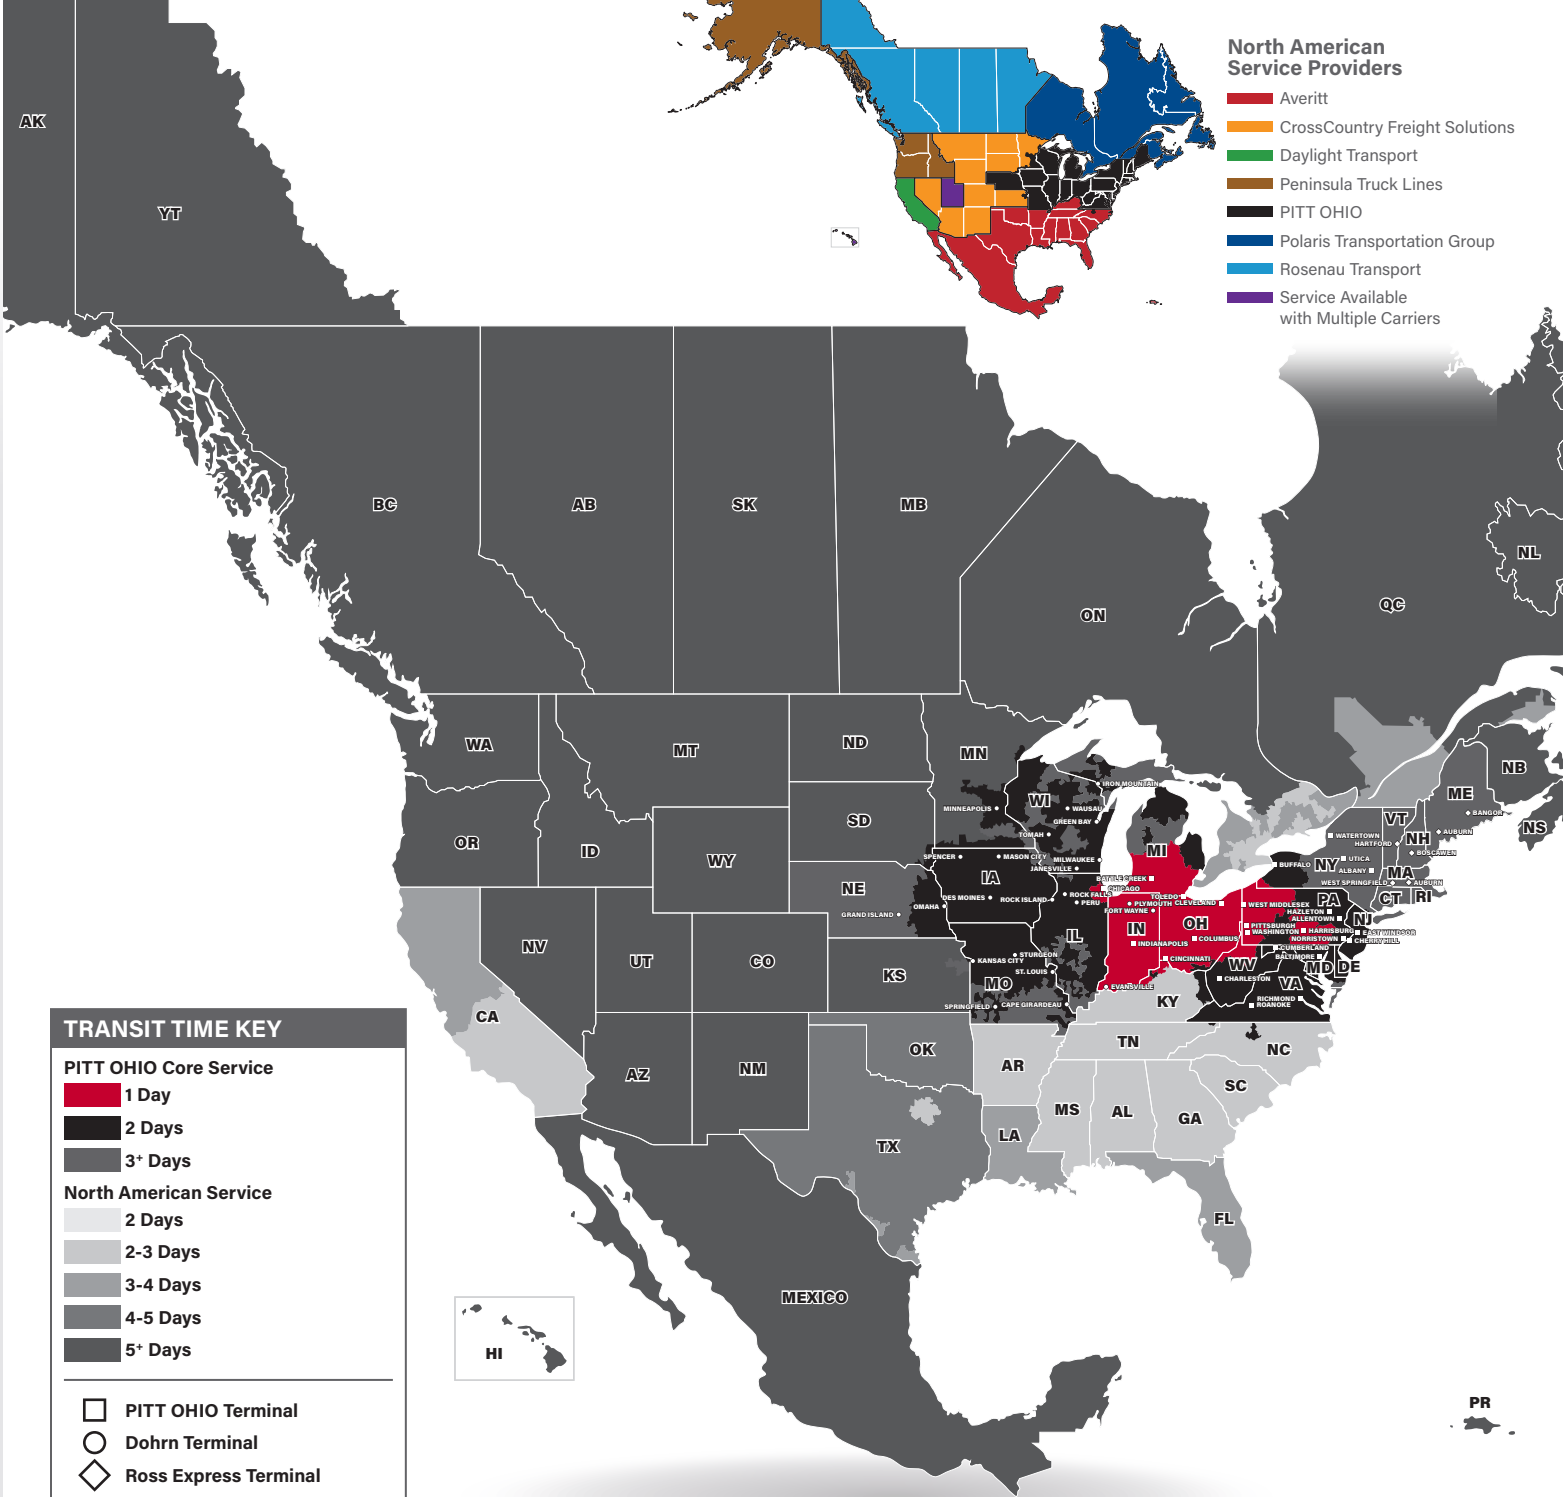

NORTH AMERICAN SERVICE MAP BATTLE CREEK

SEAMLESS COVERAGE ACROSS ALL OF NORTH AMERICA

- Fast, consistent transit times
- Complete, real-time shipment visibility
- Convenience of working with your local PITT OHIO transportation specialist
- Expedited services available
- Premium express long-haul service to California

Contract Packaging

Cross Border LTL

Dedicated Fleet Management

Drayage & Transloading

Expedite

Freeze Protection

LTL Service

Pool Distribution

Reverse Logistics

Truckload

Warehouse & Distribution

Note: This map is a representation of transit days to major metro areas in these states. For up-to-date, zip-to-zip transit times and a full list of terminal locations, please visit our website at www.pitthio.com.