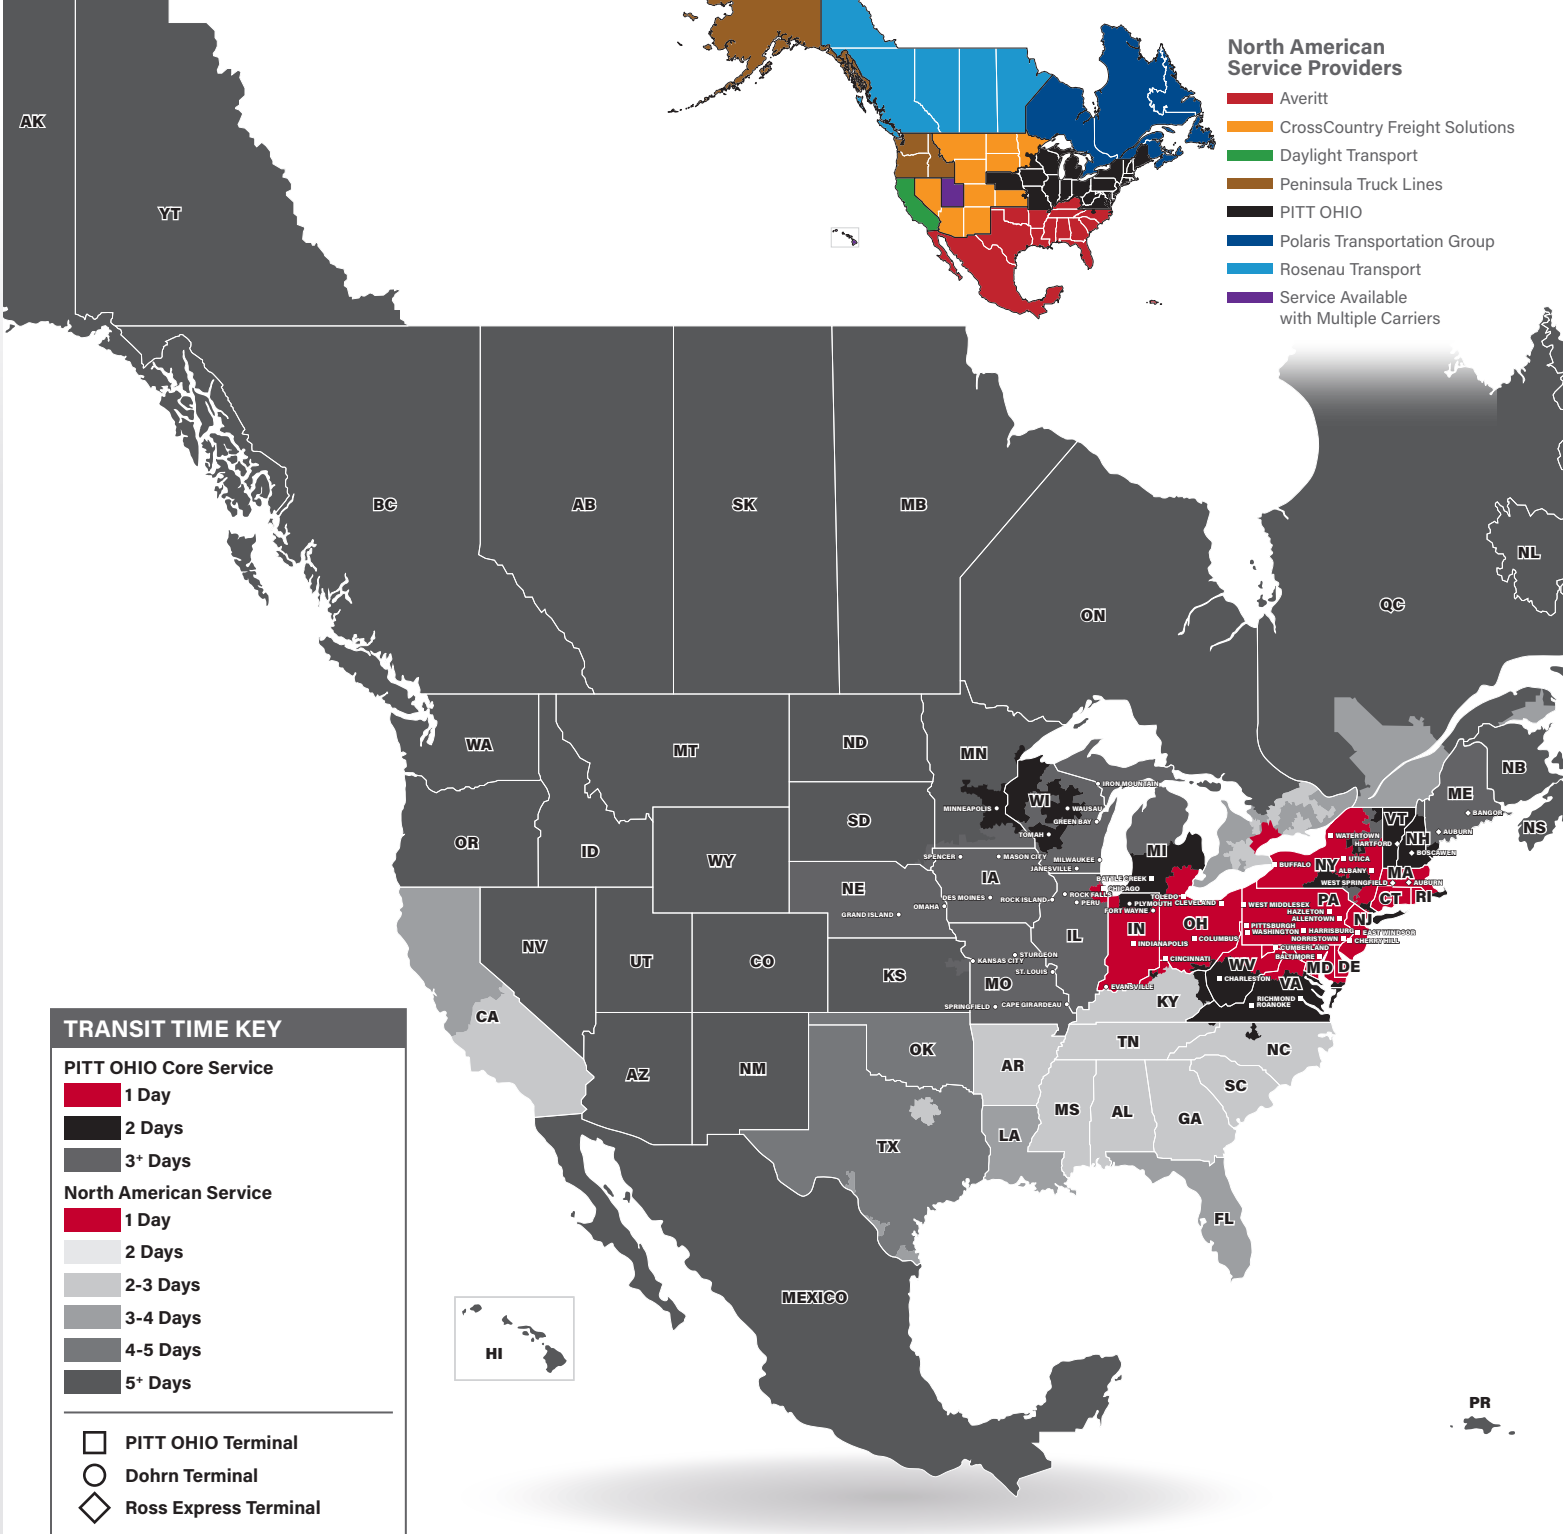

NORTH AMERICAN SERVICE MAP BUFFALO

SEAMLESS COVERAGE ACROSS ALL OF NORTH AMERICA

- Fast, consistent transit times
- Complete, real-time shipment visibility
- Convenience of working with your local PITT OHIO transportation specialist
- Expedited services available
- Premium express long-haul service to California

Contract Packaging

Cross Border LTL

Dedicated Fleet Management

Drayage & Transloading

Expedite

Freeze Protection

LTL Service

Pool Distribution

Reverse Logistics

Truckload

Warehouse & Distribution

Note: This map is a representation of transit days to major metro areas in these states. For up-to-date, zip-to-zip transit times and a full list of terminal locations, please visit our website at www.pitthio.com.