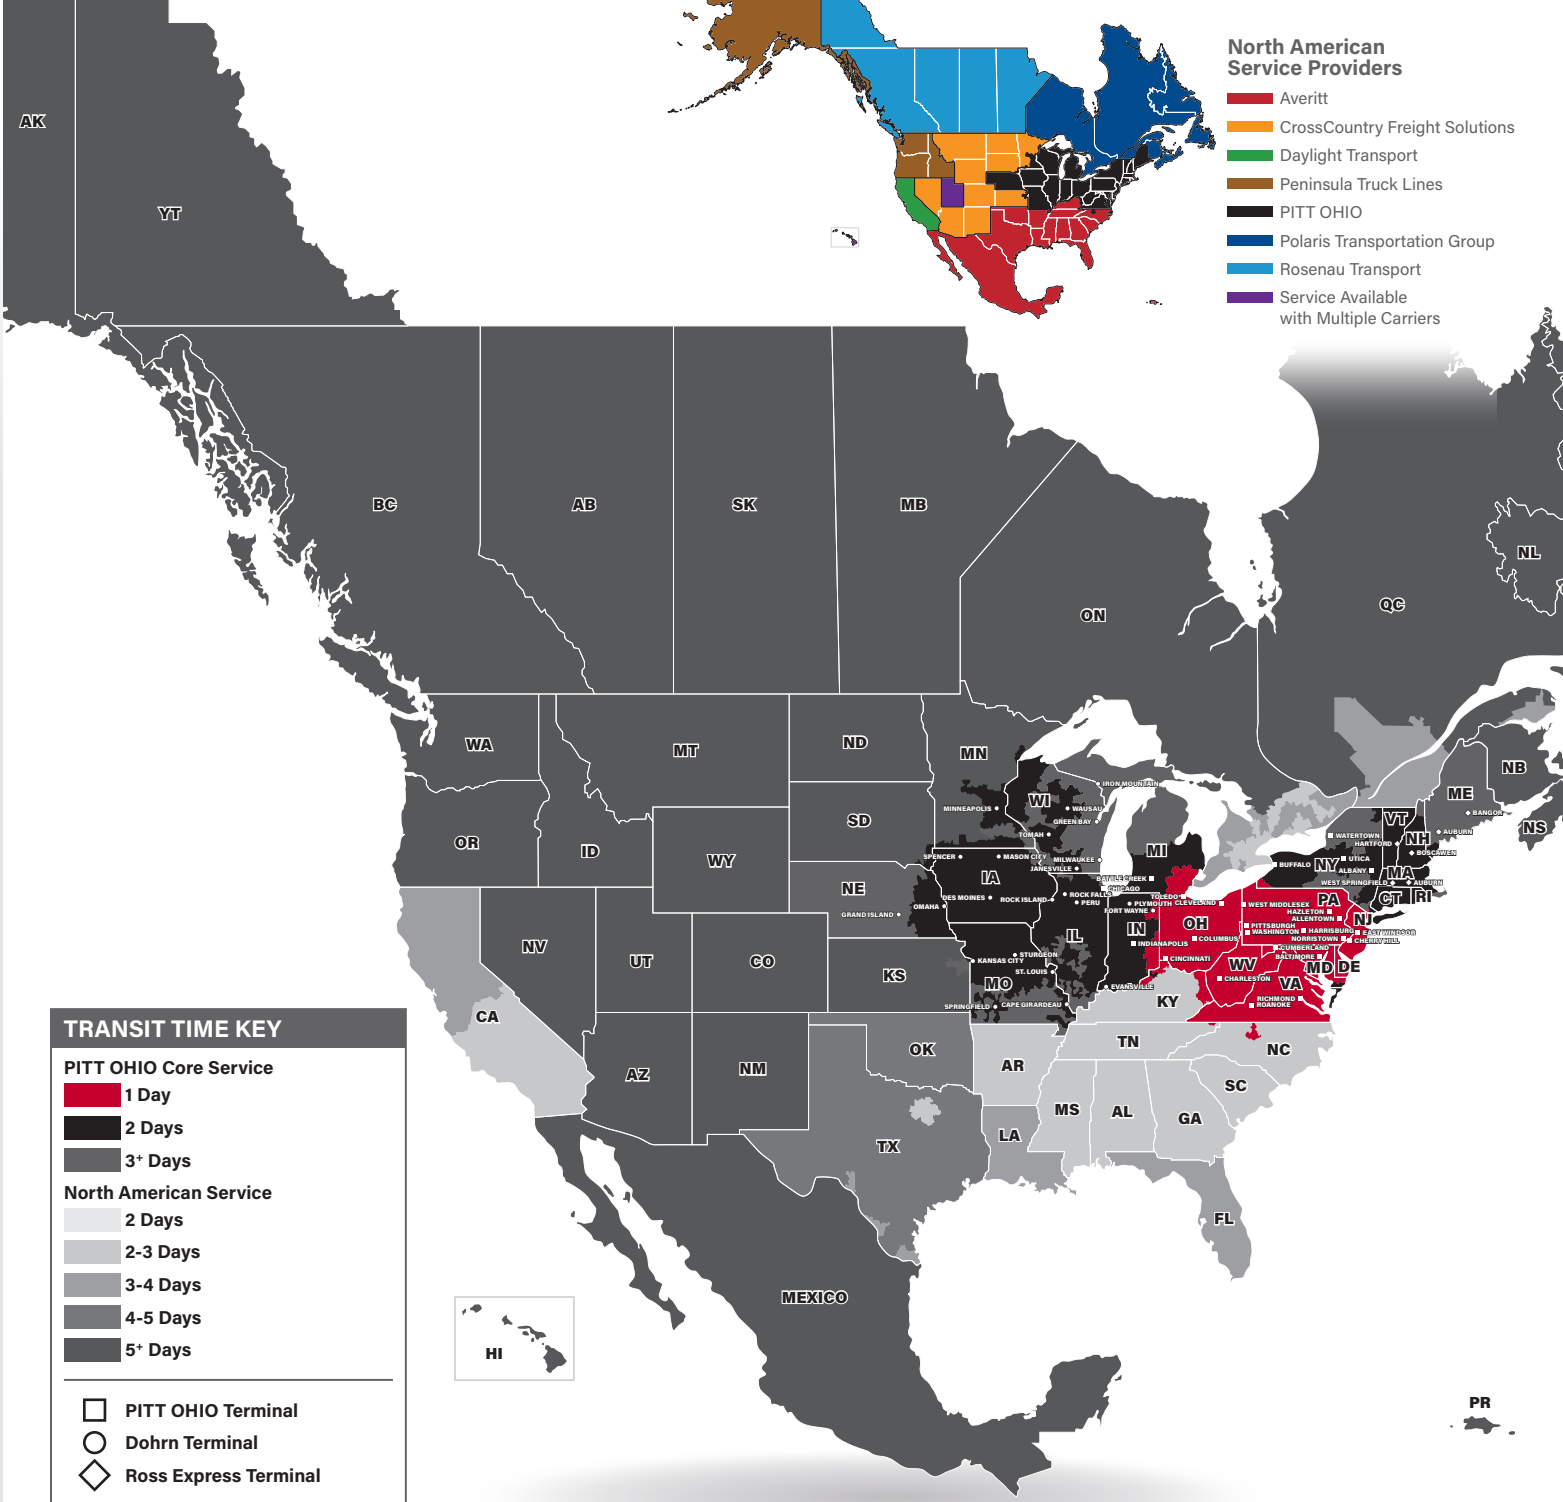

### SEAMLESS COVERAGE ACROSS ALL OF NORTH AMERICA

- Fast, consistent transit times
- Complete, real-time shipment visibility
- Convenience of working with your local PITT OHIO transportation specialist
- Expedited services available
- Premium express long-haul service to California

Contract Packaging

Cross Border LTL

Dedicated Fleet Management

Drayage & Transloading

Expedite

Freeze Protection

LTL Service

Pool Distribution

Reverse Logistics

Truckload

Warehouse & Distribution

**TRANSIT TIME KEY**

**PITT OHIO Core Service**

- 1 Day
- 2 Days
- 3+ Days

**North American Service**

- 2 Days
- 2-3 Days
- 3-4 Days
- 4-5 Days
- 5+ Days

PITT OHIO Terminal  
 Dohrn Terminal  
 Ross Express Terminal

Note: This map is a representation of transit days to major metro areas in these states. For up-to-date, zip-to-zip transit times and a full list of terminal locations, please visit our website at [www.pitthio.com](http://www.pitthio.com).