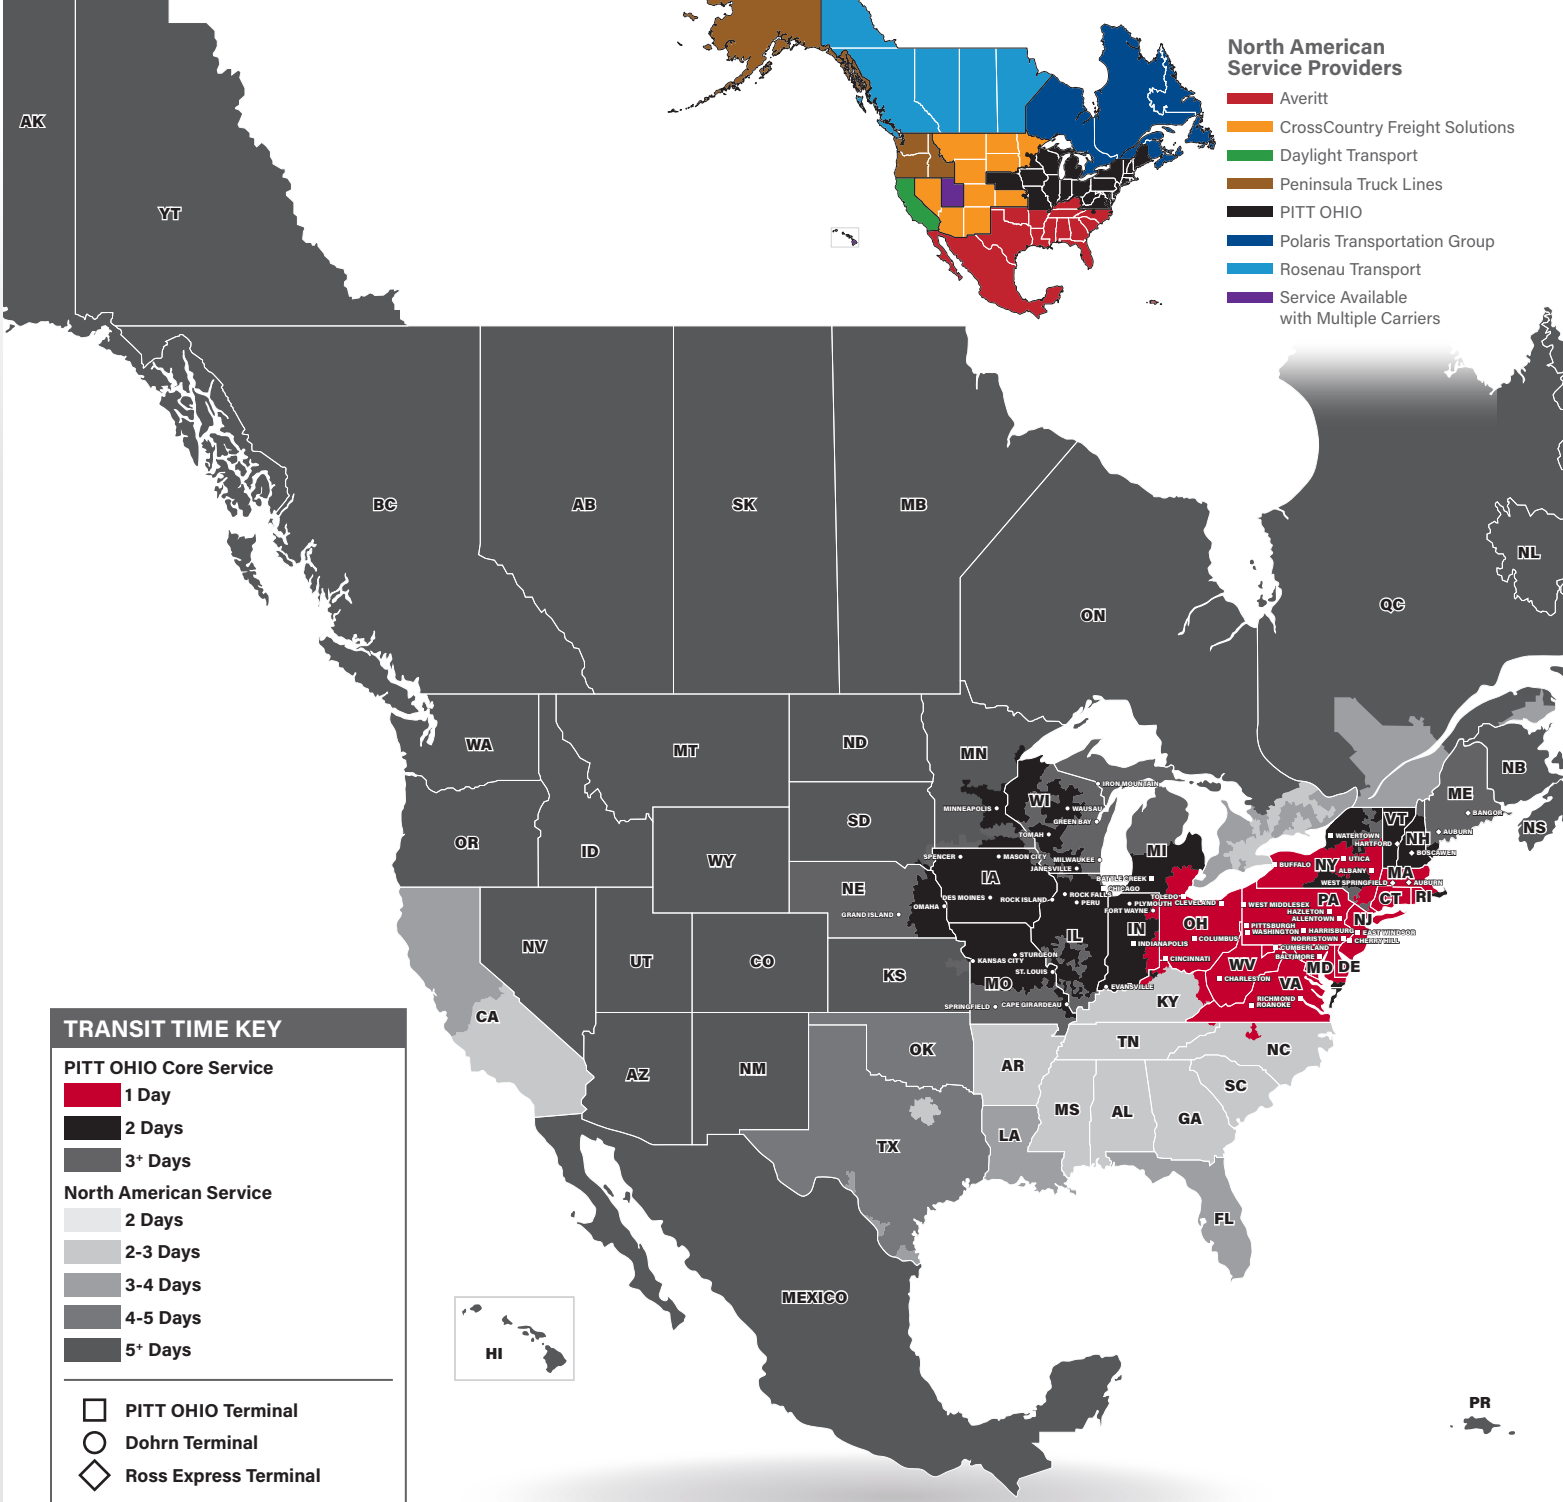

NORTH AMERICAN SERVICE MAP CHERRY HILL

SEAMLESS COVERAGE ACROSS ALL OF NORTH AMERICA

- Fast, consistent transit times
- Complete, real-time shipment visibility
- Convenience of working with your local PITT OHIO transportation specialist
- Expedited services available
- Premium express long-haul service to California

Contract Packaging

Cross Border LTL

Dedicated Fleet Management

Drayage & Transloading

Expedite

Freeze Protection

LTL Service

Pool Distribution

Reverse Logistics

Truckload

Warehouse & Distribution

TRANSIT TIME KEY

PITT OHIO Core Service

- 1 Day
- 2 Days
- 3+ Days

North American Service

- 2 Days
- 2-3 Days
- 3-4 Days
- 4-5 Days
- 5+ Days

PITT OHIO Terminal
 Dohrn Terminal
 Ross Express Terminal

Note: This map is a representation of transit days to major metro areas in these states. For up-to-date, zip-to-zip transit times and a full list of terminal locations, please visit our website at www.pitthio.com.