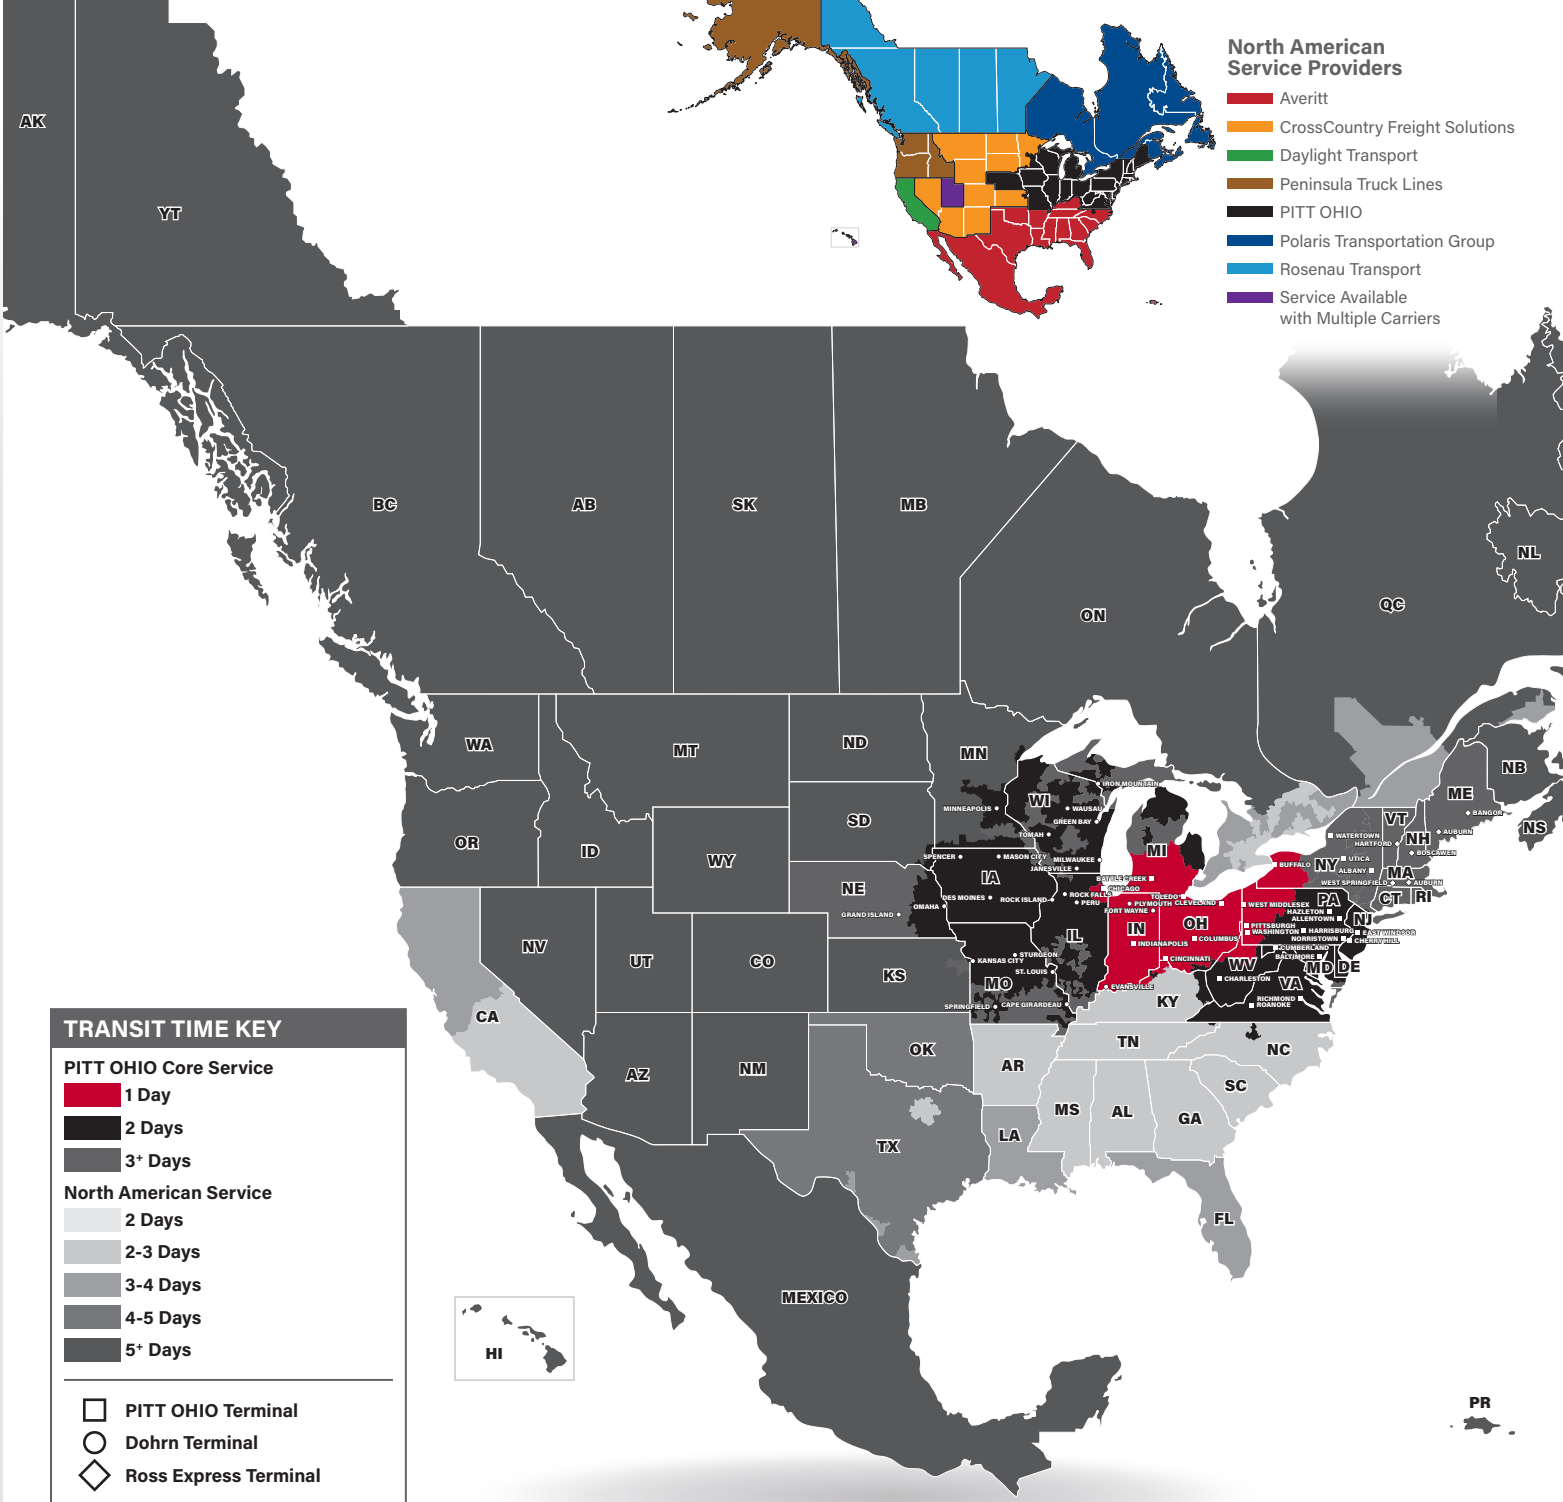

NORTH AMERICAN SERVICE MAP CHICAGO

SEAMLESS COVERAGE ACROSS ALL OF NORTH AMERICA

- Fast, consistent transit times
- Complete, real-time shipment visibility
- Convenience of working with your local PITT OHIO transportation specialist
- Expedited services available
- Premium express long-haul service to California

- Contract Packaging
- Cross Border LTL
- Dedicated Fleet Management
- Drayage & Transloading
- Expedite
- Freeze Protection
- LTL Service
- Pool Distribution
- Reverse Logistics
- Truckload
- Warehouse & Distribution

Note: This map is a representation of transit days to major metro areas in these states. For up-to-date, zip-to-zip transit times and a full list of terminal locations, please visit our website at www.pitthio.com.