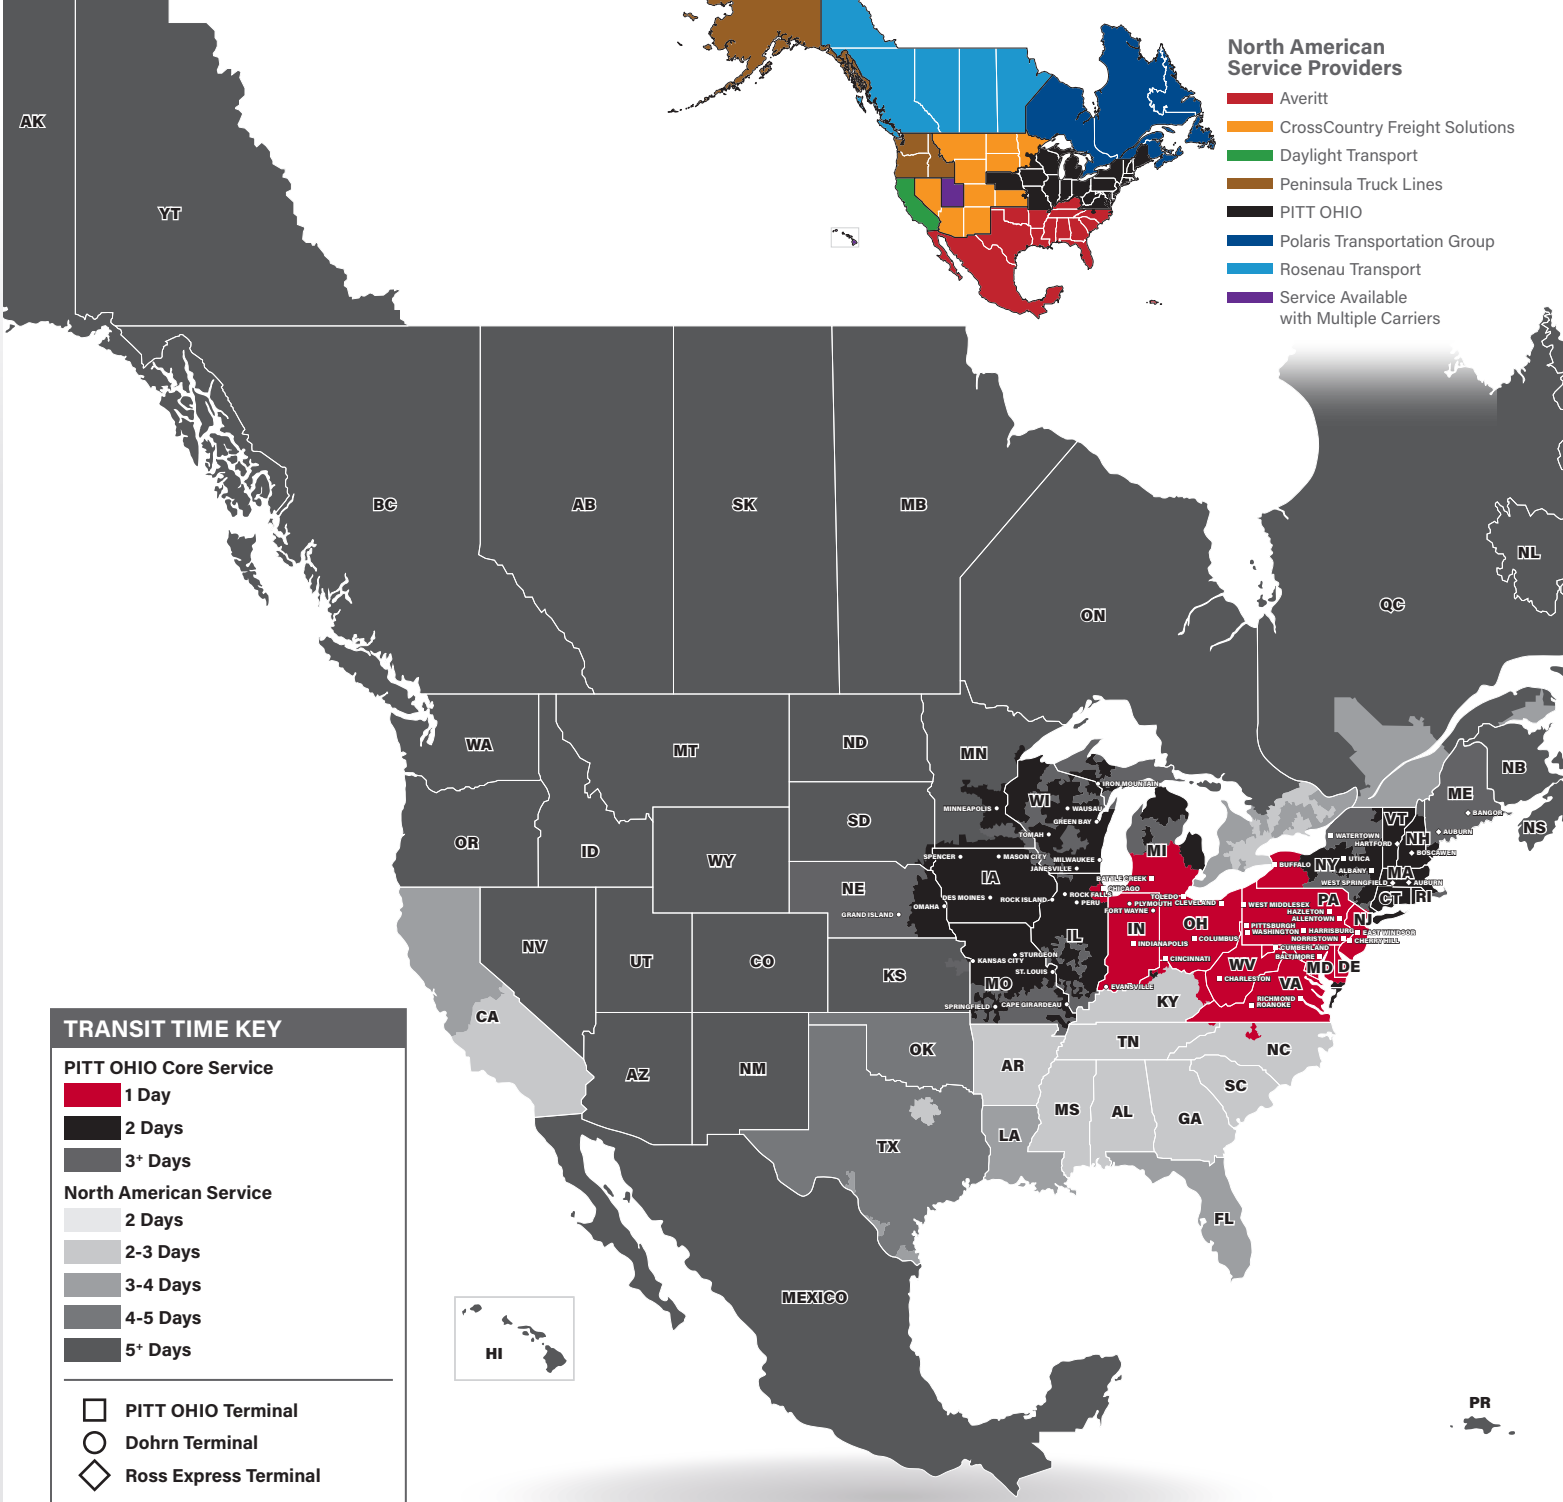

NORTH AMERICAN SERVICE MAP CINCINNATI

SEAMLESS COVERAGE ACROSS ALL OF NORTH AMERICA

- Fast, consistent transit times
- Complete, real-time shipment visibility
- Convenience of working with your local PITT OHIO transportation specialist
- Expedited services available
- Premium express long-haul service to California

- #### North American Service Providers
-  Averitt
 -  CrossCountry Freight Solutions
 -  Daylight Transport
 -  Peninsula Truck Lines
 -  PITT OHIO
 -  Polaris Transportation Group
 -  Rosenau Transport
 -  Service Available with Multiple Carriers

TRANSIT TIME KEY

PITT OHIO Core Service

-  1 Day
-  2 Days
-  3+ Days

North American Service

-  2 Days
-  2-3 Days
-  3-4 Days
-  4-5 Days
-  5+ Days

-  PITT OHIO Terminal
-  Dohrn Terminal
-  Ross Express Terminal

Note: This map is a representation of transit days to major metro areas in these states. For up-to-date, zip-to-zip transit times and a full list of terminal locations, please visit our website at www.pitthio.com.