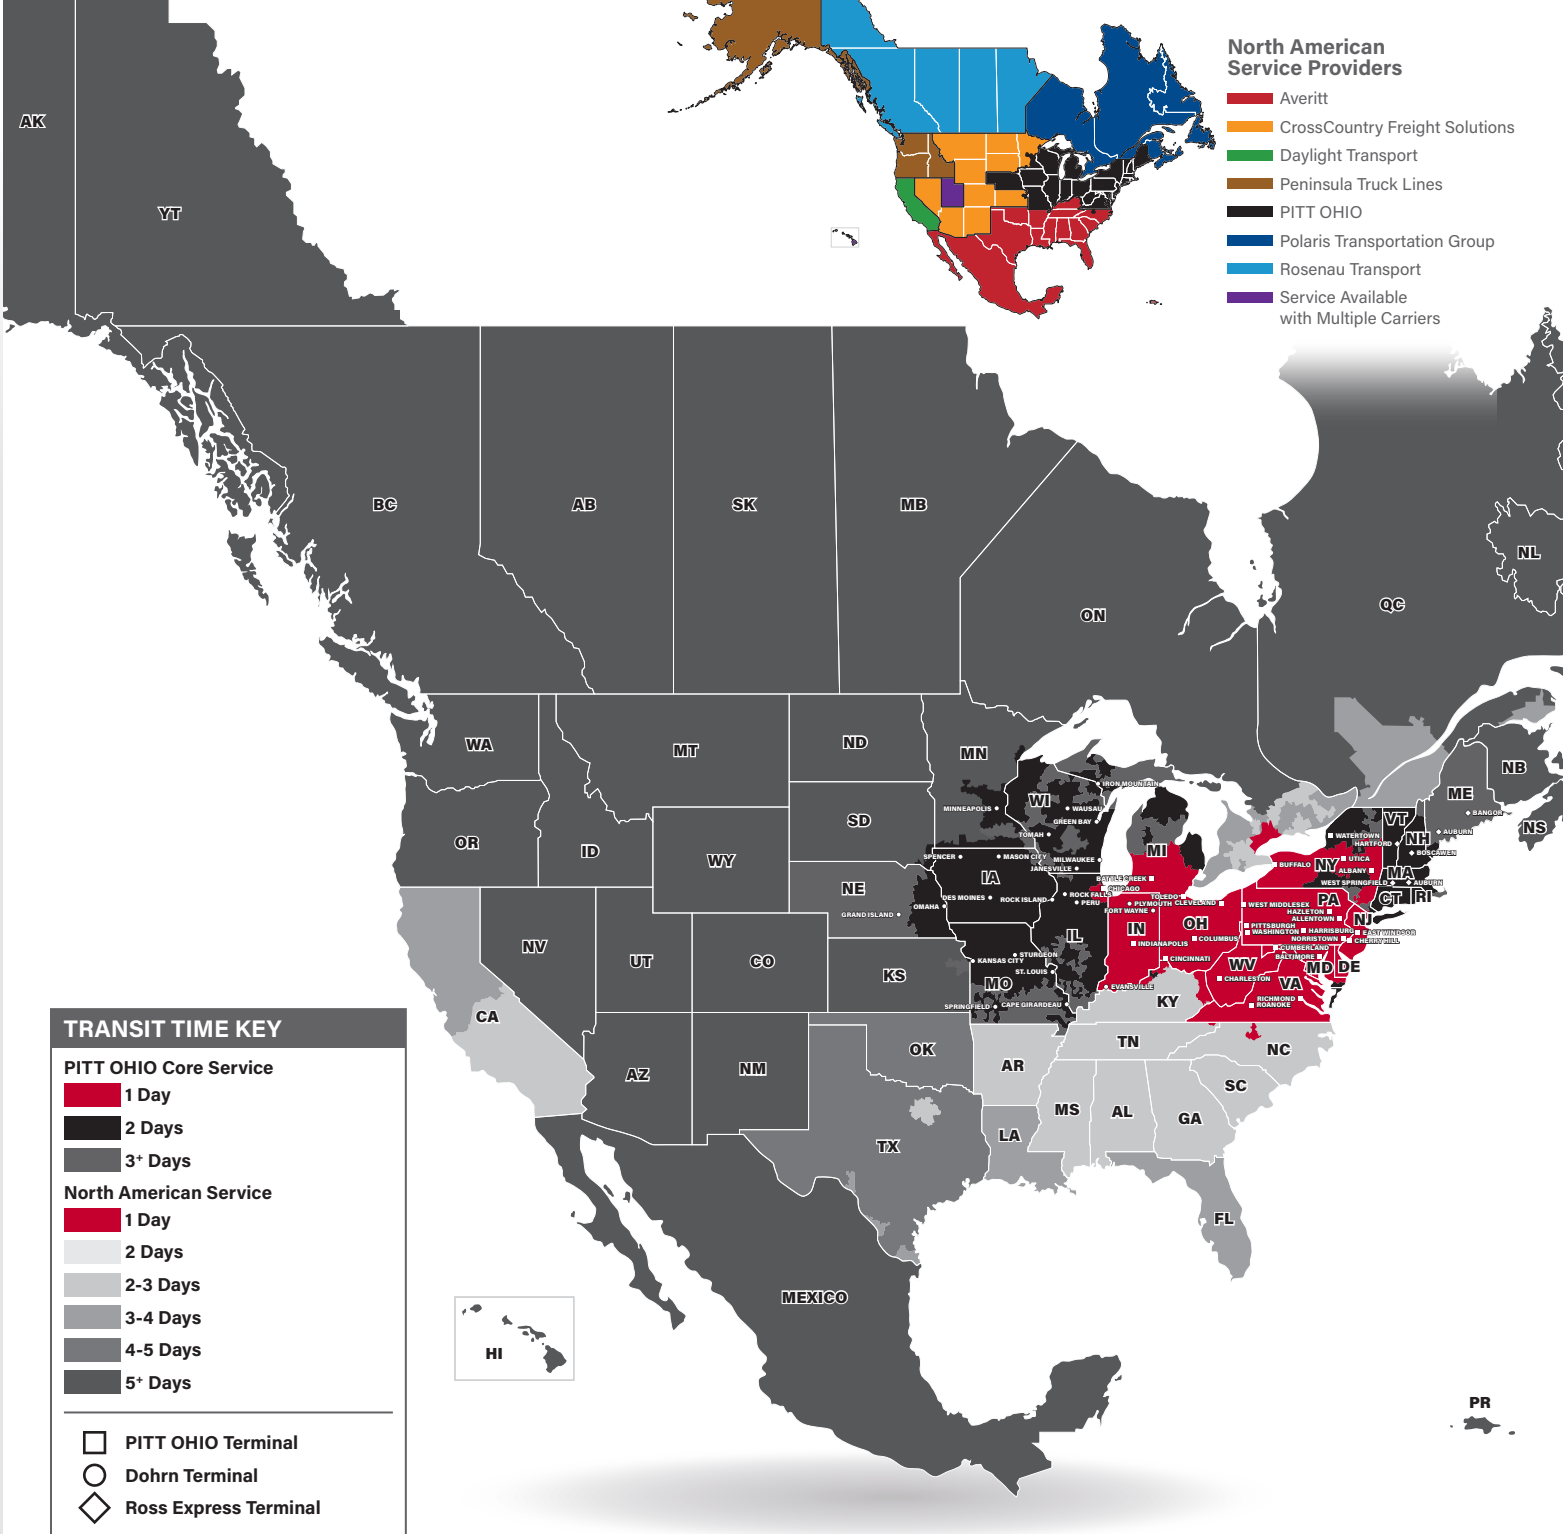

NORTH AMERICAN SERVICE MAP CLEVELAND

SEAMLESS COVERAGE ACROSS ALL OF NORTH AMERICA

- Fast, consistent transit times
- Complete, real-time shipment visibility
- Convenience of working with your local PITT OHIO transportation specialist
- Expedited services available
- Premium express long-haul service to California

-  Contract Packaging
-  Cross Border LTL
-  Dedicated Fleet Management
-  Drayage & Transloading
-  Expedite
-  Freeze Protection
-  LTL Service
-  Pool Distribution
-  Reverse Logistics
-  Truckload
-  Warehouse & Distribution

TRANSIT TIME KEY

PITT OHIO Core Service

- 1 Day
- 2 Days
- 3+ Days

North American Service

- 1 Day
- 2 Days
- 2-3 Days
- 3-4 Days
- 4-5 Days
- 5+ Days

-  PITT OHIO Terminal
-  Dohrn Terminal
-  Ross Express Terminal

Note: This map is a representation of transit days to major metro areas in these states. For up-to-date, zip-to-zip transit times and a full list of terminal locations, please visit our website at www.pitthio.com.