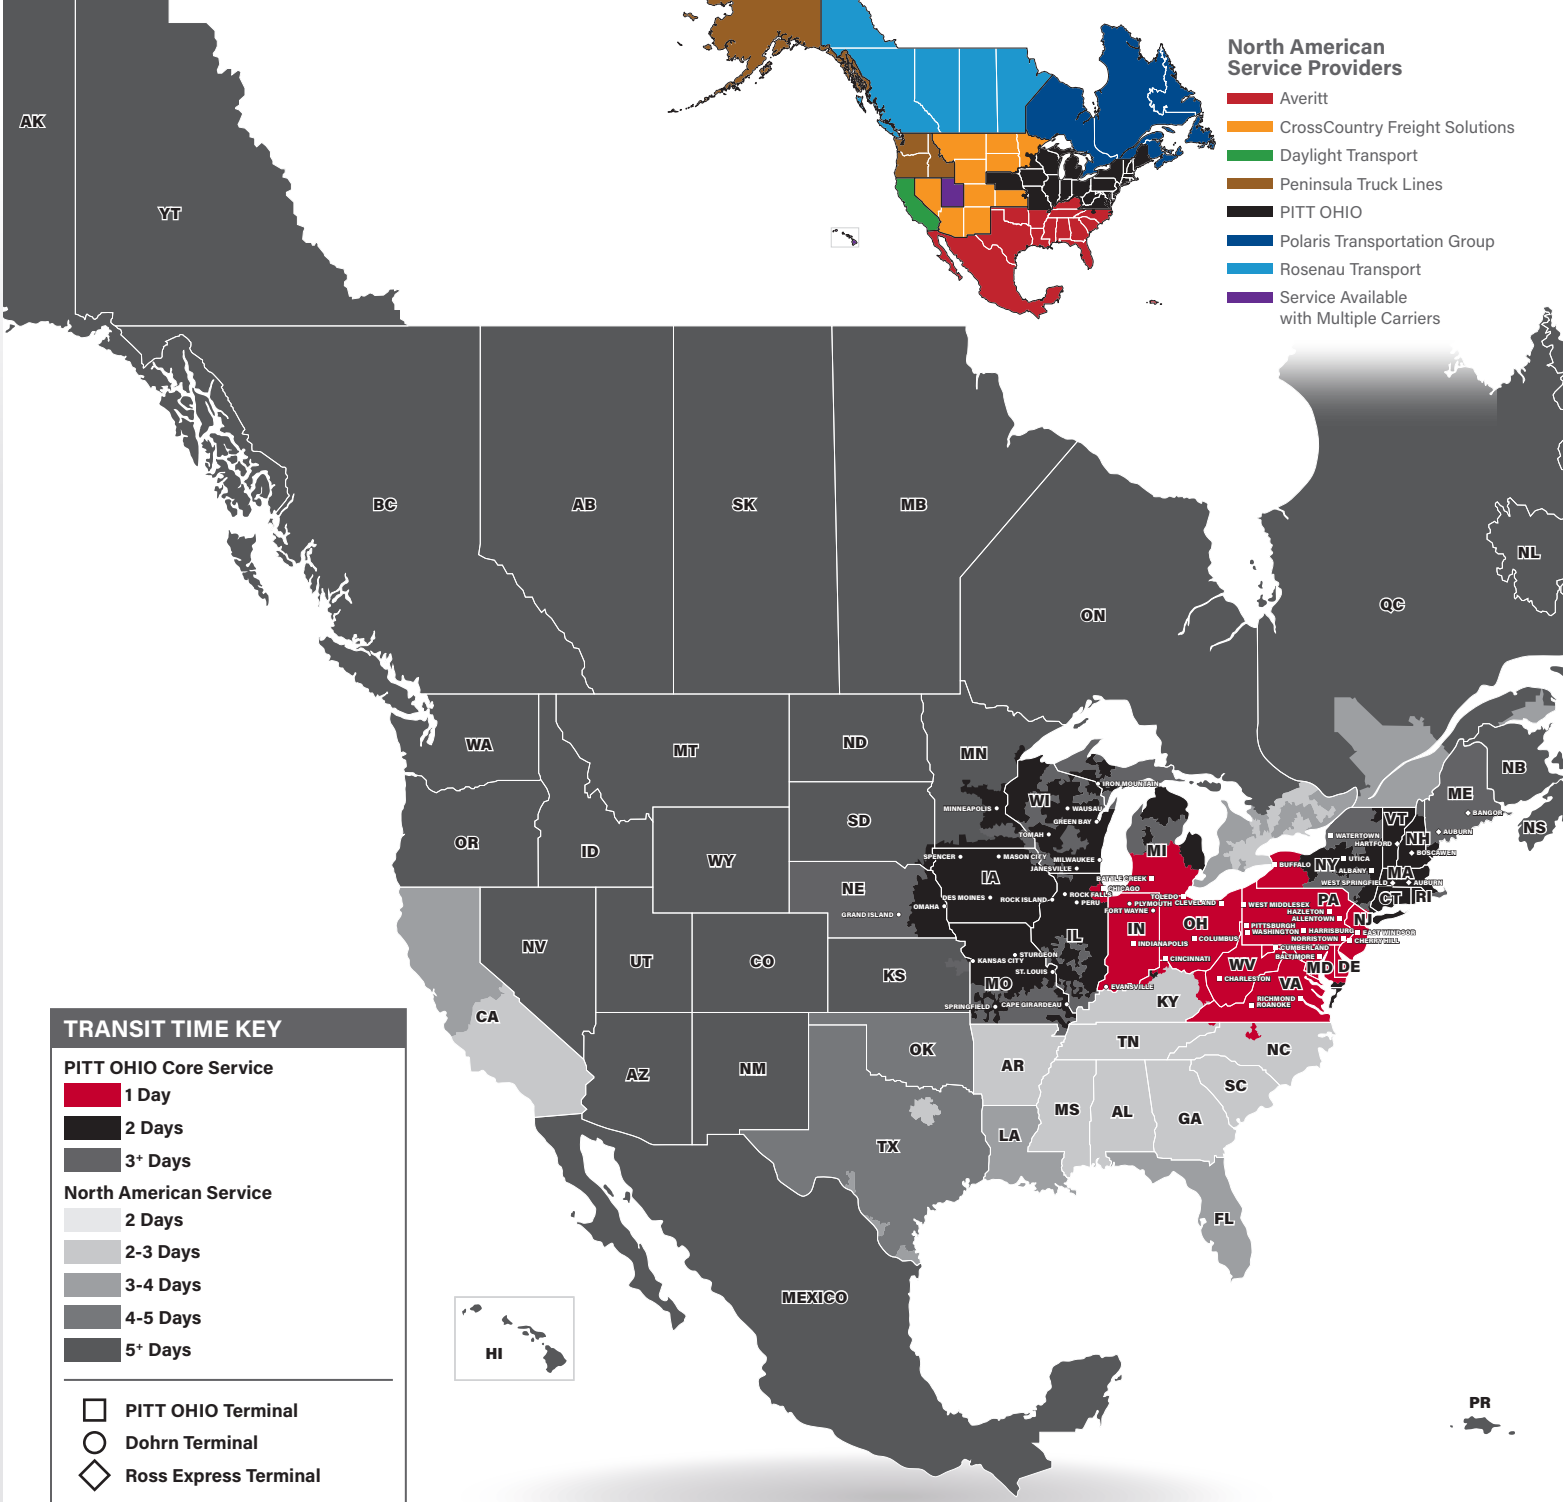

## NORTH AMERICAN SERVICE MAP COLUMBUS

### SEAMLESS COVERAGE ACROSS ALL OF NORTH AMERICA

- Fast, consistent transit times
- Complete, real-time shipment visibility
- Convenience of working with your local PITT OHIO transportation specialist
- Expedited services available
- Premium express long-haul service to California

Contract Packaging

Cross Border LTL

Dedicated Fleet Management

Drayage & Transloading

Expedite

Freeze Protection

LTL Service

Pool Distribution

Reverse Logistics

Truckload

Warehouse & Distribution

Note: This map is a representation of transit days to major metro areas in these states. For up-to-date, zip-to-zip transit times and a full list of terminal locations, please visit our website at [www.pitthio.com](http://www.pitthio.com).