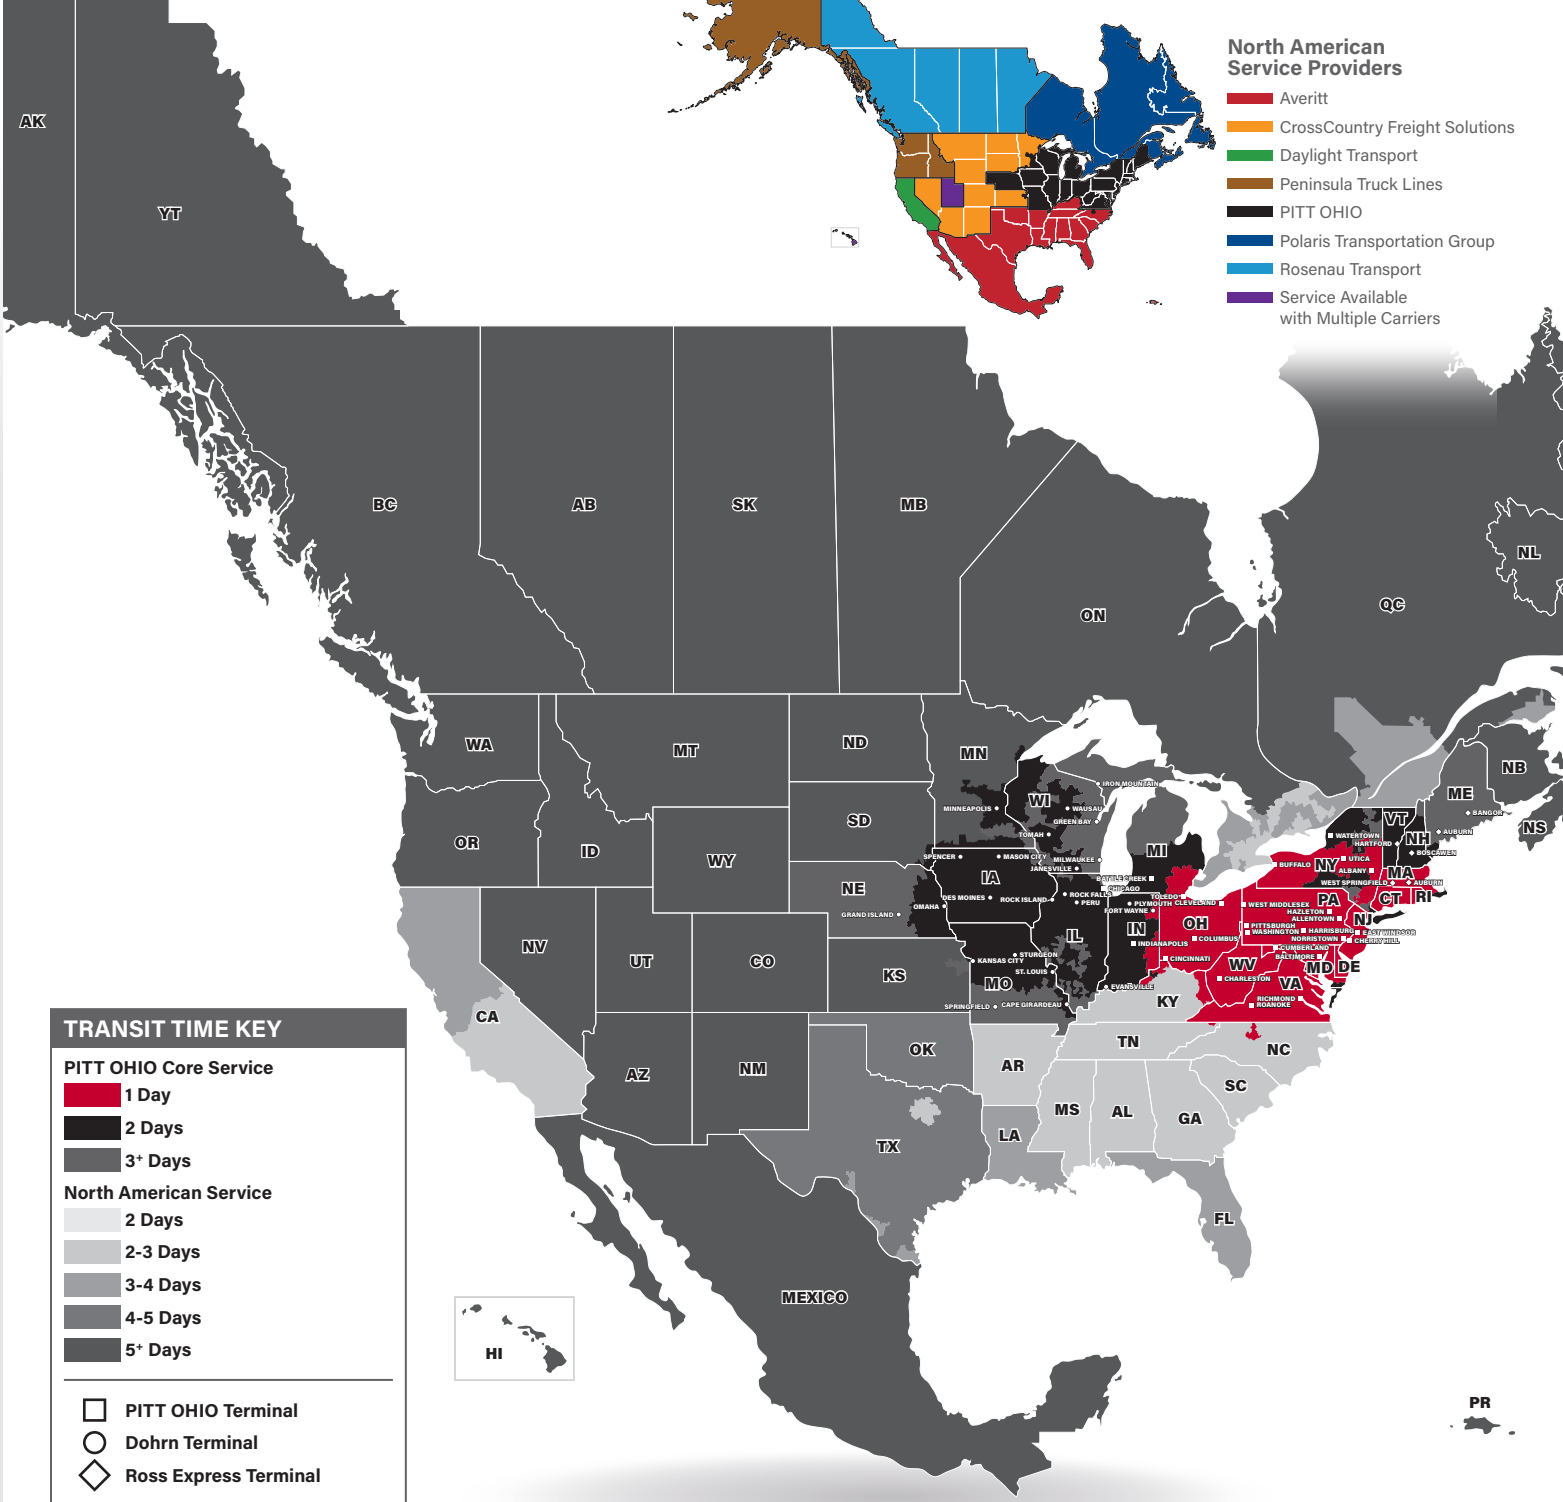

NORTH AMERICAN SERVICE MAP CUMBERLAND

SEAMLESS COVERAGE ACROSS ALL OF NORTH AMERICA

- Fast, consistent transit times
- Complete, real-time shipment visibility
- Convenience of working with your local PITT OHIO transportation specialist
- Expedited services available
- Premium express long-haul service to California

- North American Service Providers**
-  Averitt
 -  CrossCountry Freight Solutions
 -  Daylight Transport
 -  Peninsula Truck Lines
 -  PITT OHIO
 -  Polaris Transportation Group
 -  Rosenau Transport
 -  Service Available with Multiple Carriers

TRANSIT TIME KEY

PITT OHIO Core Service

-  1 Day
-  2 Days
-  3+ Days

North American Service

-  2 Days
-  2-3 Days
-  3-4 Days
-  4-5 Days
-  5+ Days

-  PITT OHIO Terminal
-  Dohrn Terminal
-  Ross Express Terminal

Note: This map is a representation of transit days to major metro areas in these states. For up-to-date, zip-to-zip transit times and a full list of terminal locations, please visit our website at www.pitthio.com.