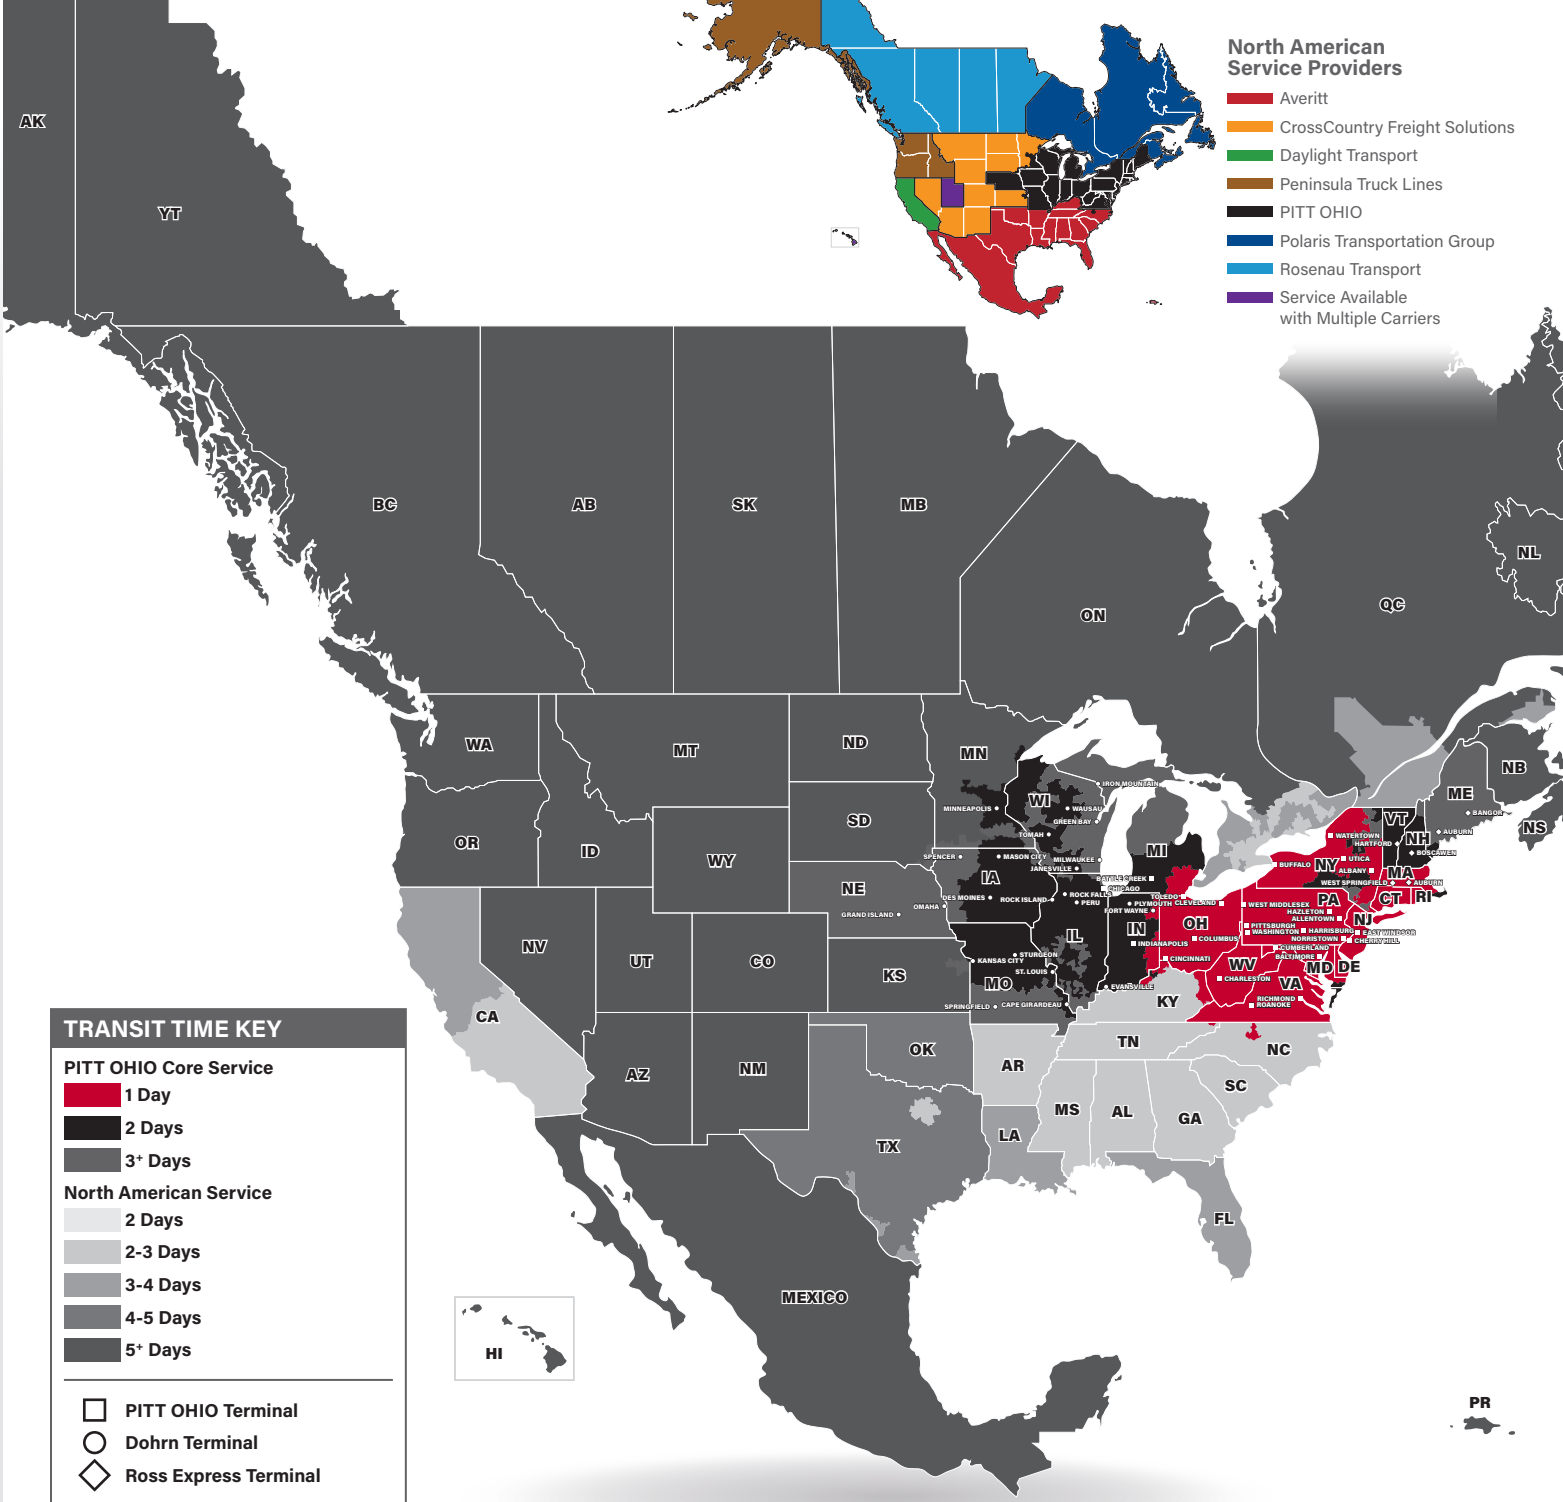

NORTH AMERICAN SERVICE MAP EAST WINDSOR

SEAMLESS COVERAGE ACROSS ALL OF NORTH AMERICA

- Fast, consistent transit times
- Complete, real-time shipment visibility
- Convenience of working with your local PITT OHIO transportation specialist
- Expedited services available
- Premium express long-haul service to California

Contract Packaging

Cross Border LTL

Dedicated Fleet Management

Drayage & Transloading

Expedite

Freeze Protection

LTL Service

Pool Distribution

Reverse Logistics

Truckload

Warehouse & Distribution

TRANSIT TIME KEY

PITT OHIO Core Service

- 1 Day
- 2 Days
- 3+ Days

North American Service

- 2 Days
- 2-3 Days
- 3-4 Days
- 4-5 Days
- 5+ Days

PITT OHIO Terminal
 Dohrn Terminal
 Ross Express Terminal

Note: This map is a representation of transit days to major metro areas in these states. For up-to-date, zip-to-zip transit times and a full list of terminal locations, please visit our website at www.pitthio.com.