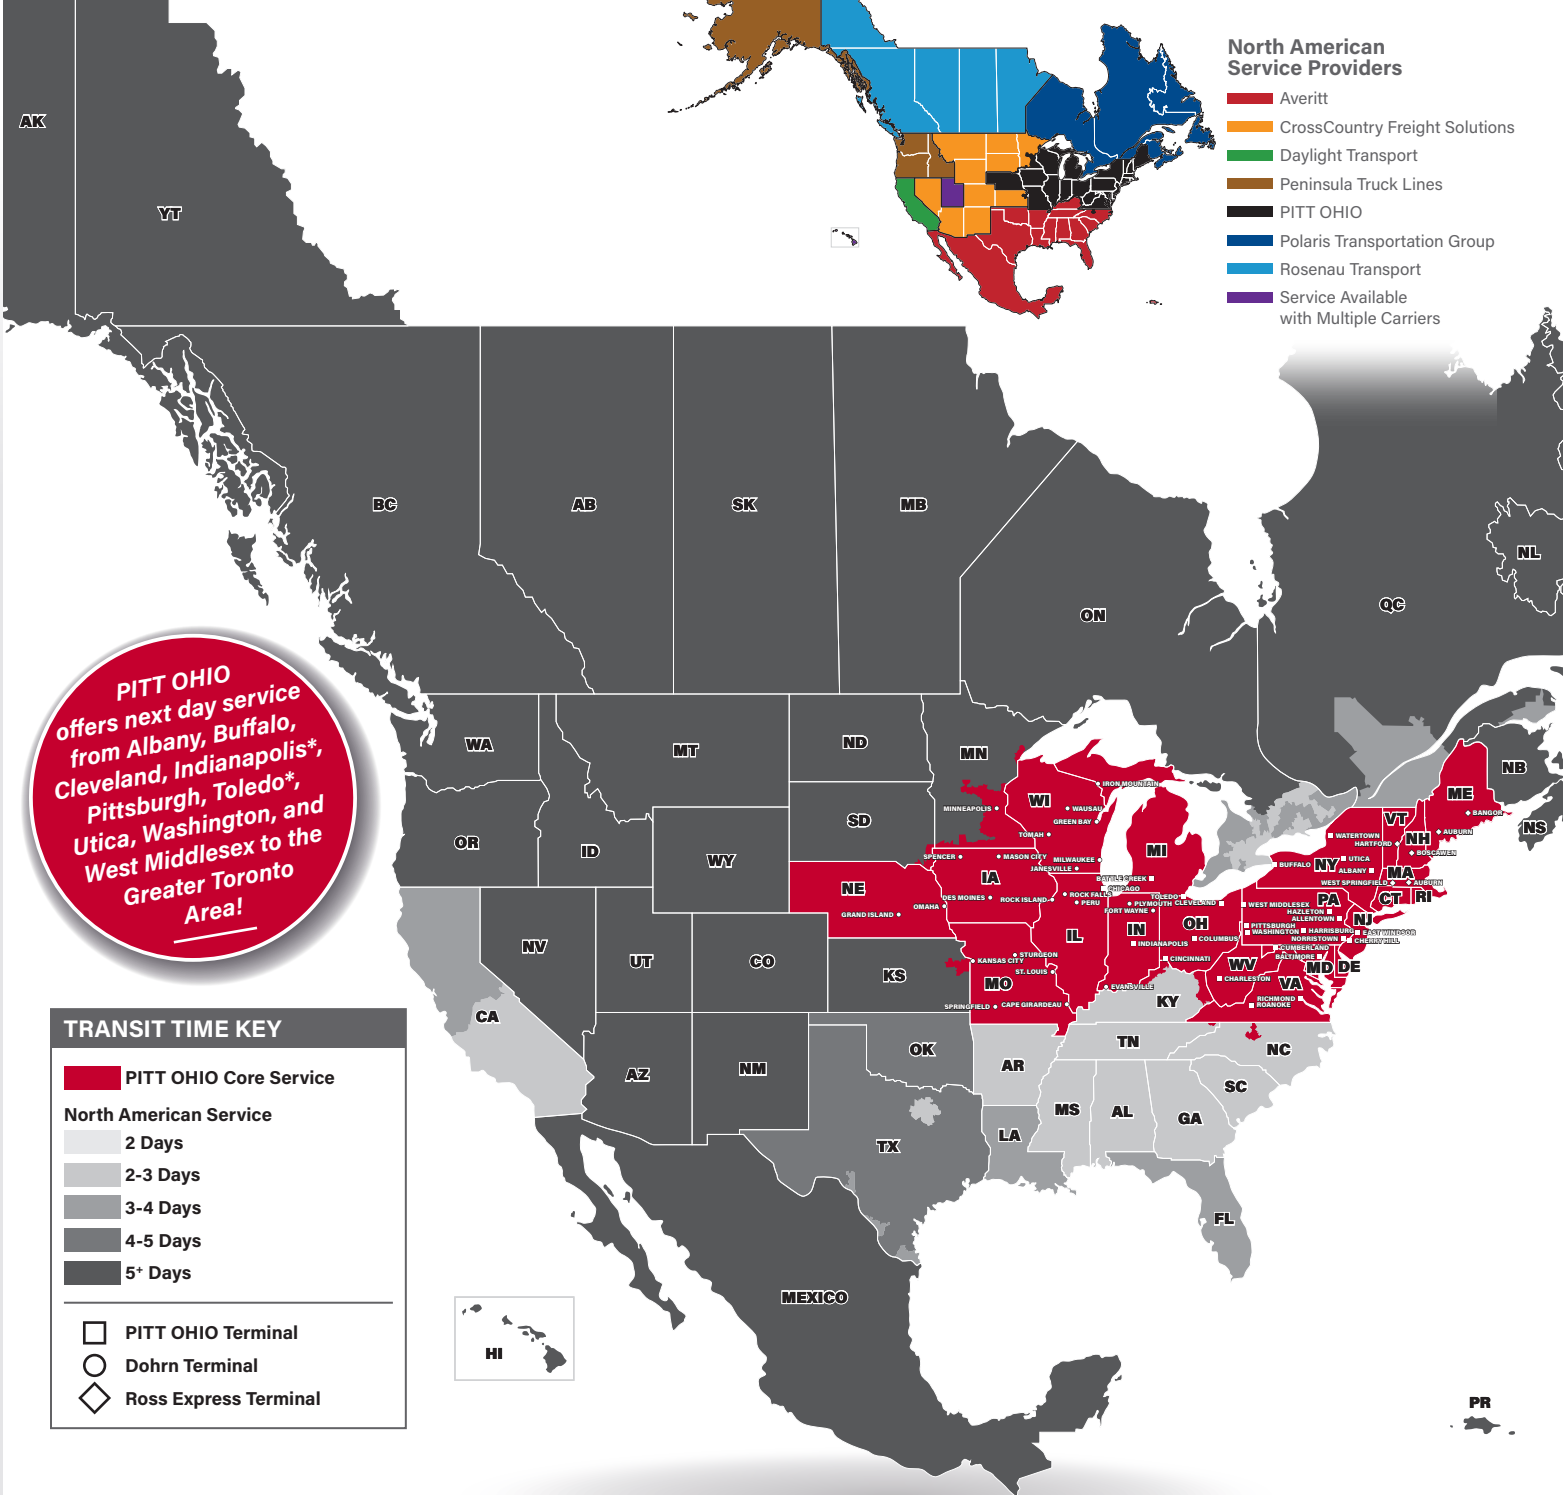

### SEAMLESS COVERAGE ACROSS ALL OF NORTH AMERICA

- Fast, consistent transit times
- Complete, real-time shipment visibility
- Convenience of working with your local PITT OHIO transportation specialist
- Expedited services available
- Premium express long-haul service to California

Contract Packaging

Cross Border LTL

Dedicated Fleet Management

Drayage & Transloading

Expedite

Freeze Protection

LTL Service

Pool Distribution

Reverse Logistics

Truckload

Warehouse & Distribution

Note: This map is a representation of transit days to major metro areas in these states. Not all zip code points serviced by the Indianapolis and Toledo Terminals are next day to the Greater Toronto Area. For up-to-date, zip-to-zip transit times and a full list of terminal locations, please visit our website at [www.pitthio.com](http://www.pitthio.com).