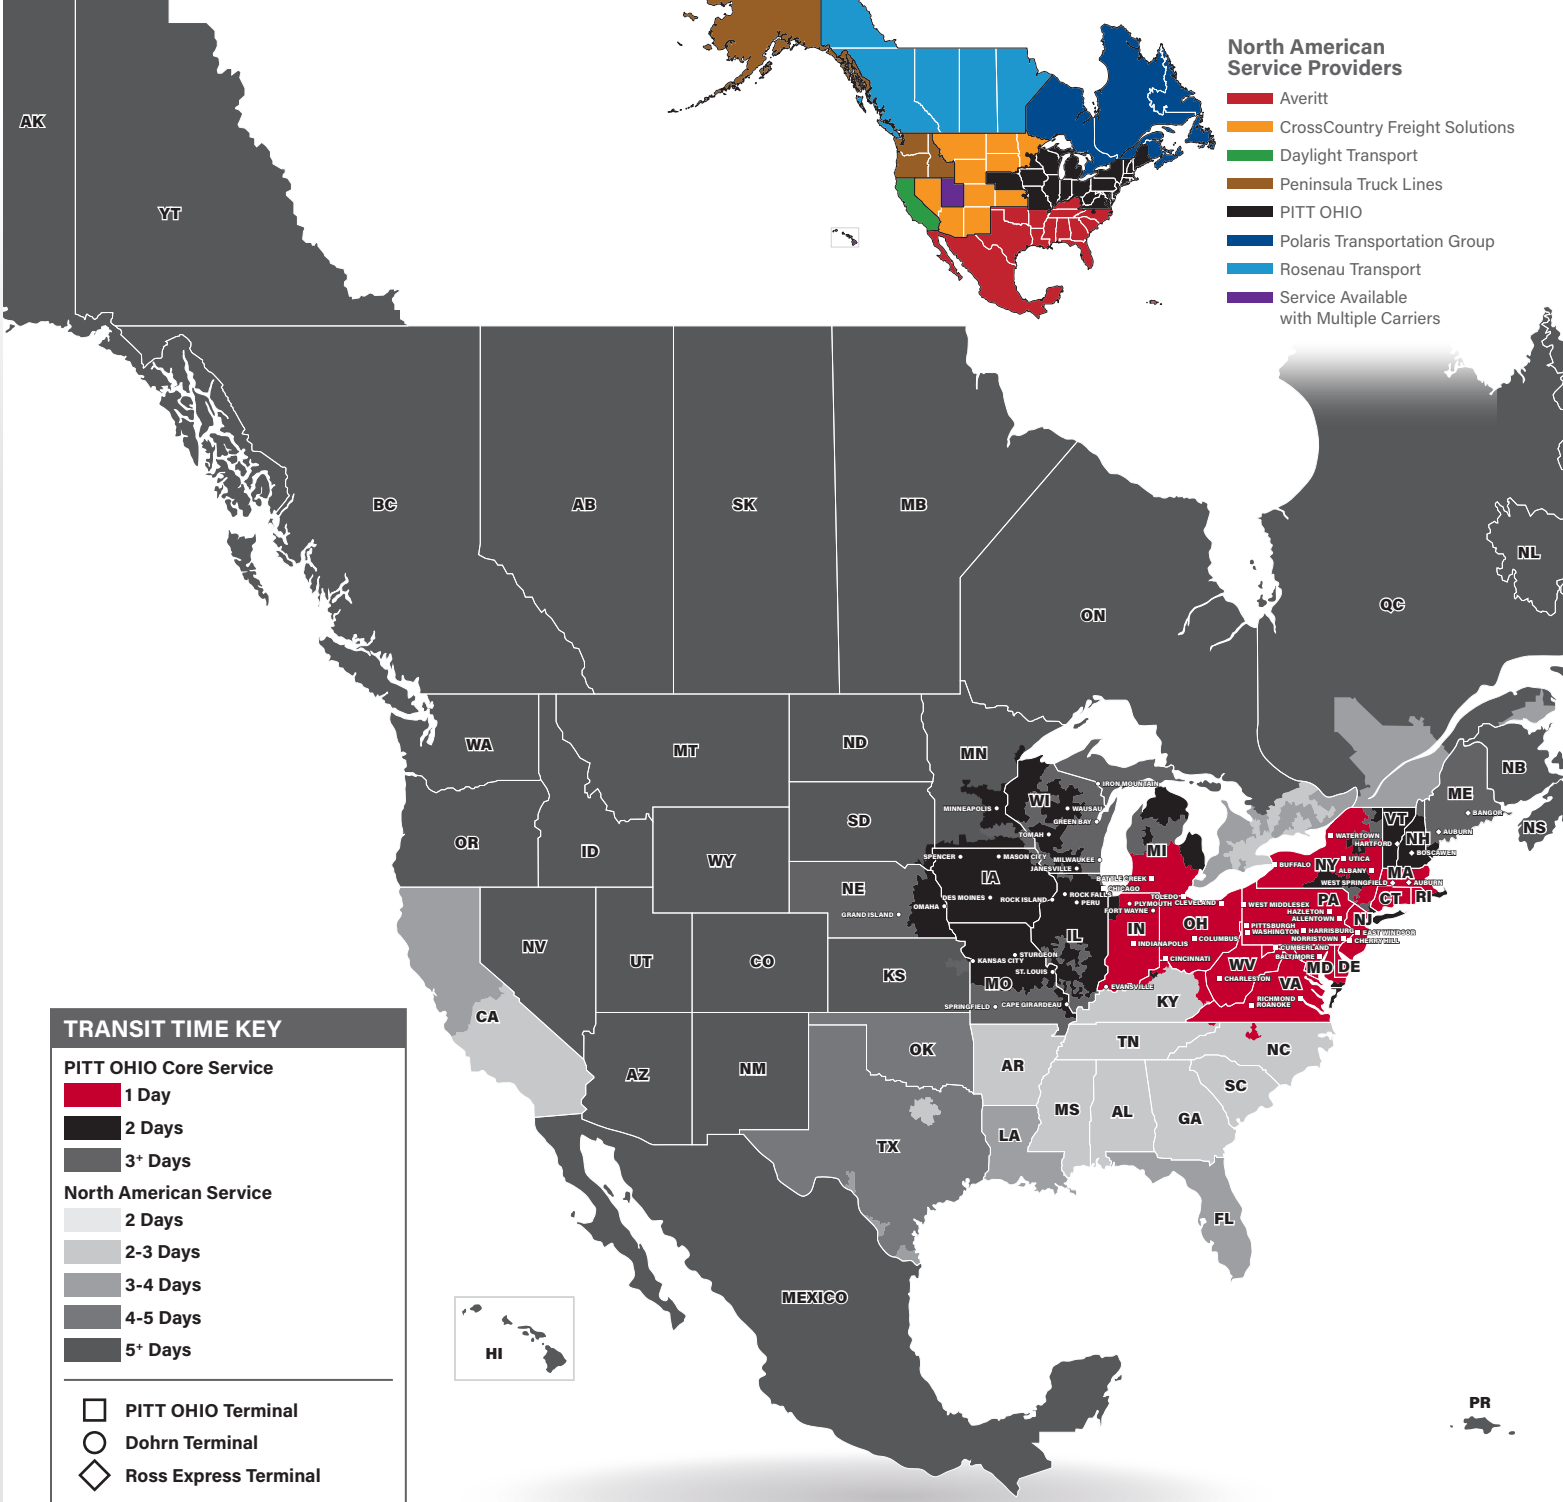

NORTH AMERICAN SERVICE MAP HARRISBURG

SEAMLESS COVERAGE ACROSS ALL OF NORTH AMERICA

- Fast, consistent transit times
- Complete, real-time shipment visibility
- Convenience of working with your local PITT OHIO transportation specialist
- Expedited services available
- Premium express long-haul service to California

- #### North American Service Providers
-  Averitt
 -  CrossCountry Freight Solutions
 -  Daylight Transport
 -  Peninsula Truck Lines
 -  PITT OHIO
 -  Polaris Transportation Group
 -  Rosenau Transport
 -  Service Available with Multiple Carriers

TRANSIT TIME KEY

PITT OHIO Core Service

-  1 Day
-  2 Days
-  3+ Days

North American Service

-  2 Days
-  2-3 Days
-  3-4 Days
-  4-5 Days
-  5+ Days

-  PITT OHIO Terminal
-  Dohrn Terminal
-  Ross Express Terminal

Note: This map is a representation of transit days to major metro areas in these states. For up-to-date, zip-to-zip transit times and a full list of terminal locations, please visit our website at www.pitthio.com.