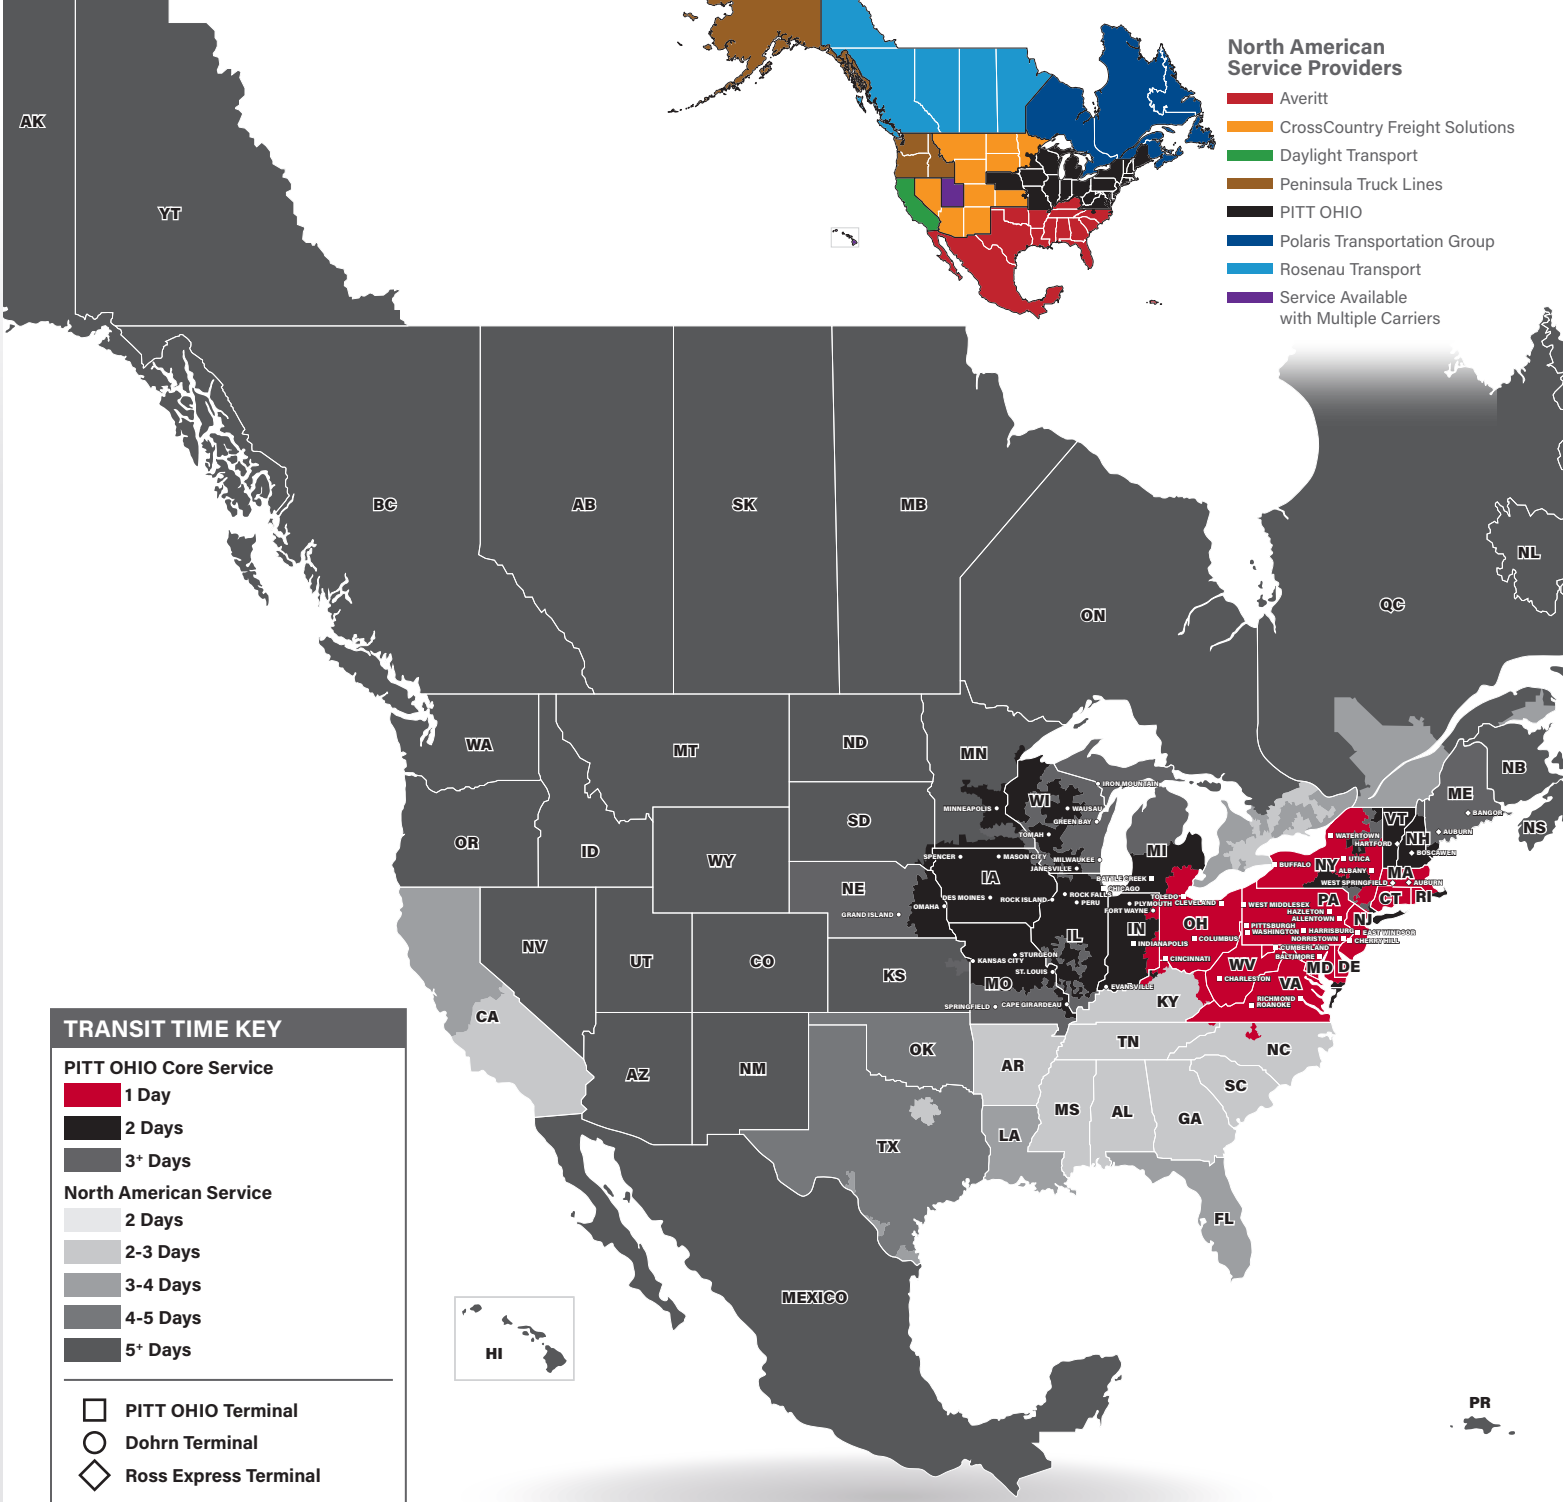

NORTH AMERICAN SERVICE MAP HAZLETON

SEAMLESS COVERAGE ACROSS ALL OF NORTH AMERICA

- Fast, consistent transit times
- Complete, real-time shipment visibility
- Convenience of working with your local PITT OHIO transportation specialist
- Expedited services available
- Premium express long-haul service to California

Contract Packaging

Cross Border LTL

Dedicated Fleet Management

Drayage & Transloading

Expedite

Freeze Protection

LTL Service

Pool Distribution

Reverse Logistics

Truckload

Warehouse & Distribution

TRANSIT TIME KEY

PITT OHIO Core Service

- 1 Day
- 2 Days
- 3+ Days

North American Service

- 2 Days
- 2-3 Days
- 3-4 Days
- 4-5 Days
- 5+ Days

PITT OHIO Terminal
 Dohrn Terminal
 Ross Express Terminal

Note: This map is a representation of transit days to major metro areas in these states. For up-to-date, zip-to-zip transit times and a full list of terminal locations, please visit our website at www.pitthio.com.