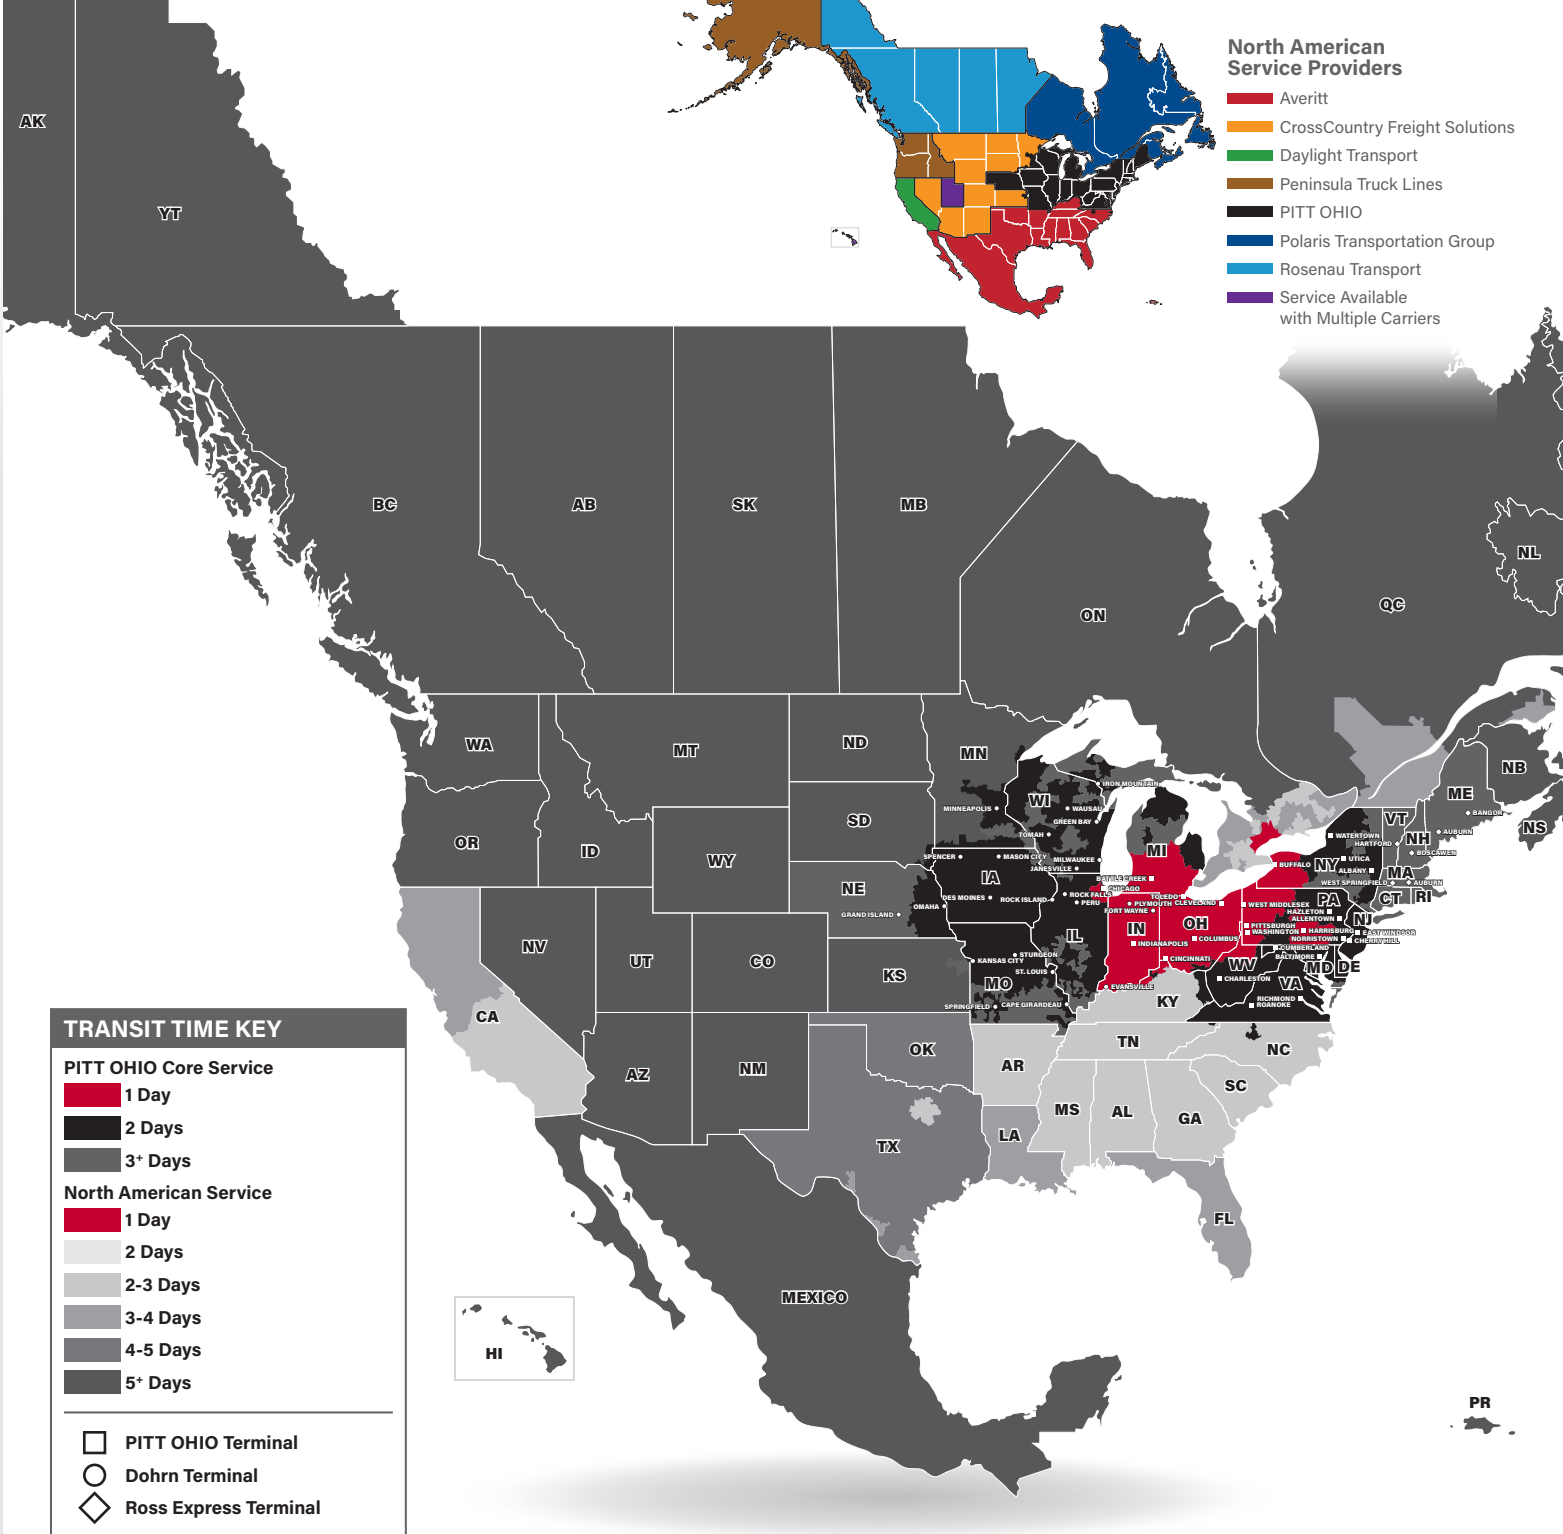

## NORTH AMERICAN SERVICE MAP INDIANAPOLIS

### SEAMLESS COVERAGE ACROSS ALL OF NORTH AMERICA

- Fast, consistent transit times
- Complete, real-time shipment visibility
- Convenience of working with your local PITT OHIO transportation specialist
- Expedited services available
- Premium express long-haul service to California

Contract Packaging

Cross Border LTL

Dedicated Fleet Management

Drayage & Transloading

Expedite

Freeze Protection

LTL Service

Pool Distribution

Reverse Logistics

Truckload

Warehouse & Distribution

Note: This map is a representation of transit days to major metro areas in these states. Not all zip code points serviced by the Indianapolis Terminal are next day to the Greater Toronto Area. For up-to-date, zip-to-zip transit times and a full list of terminal locations, please visit our website at [www.pittohio.com](http://www.pittohio.com).