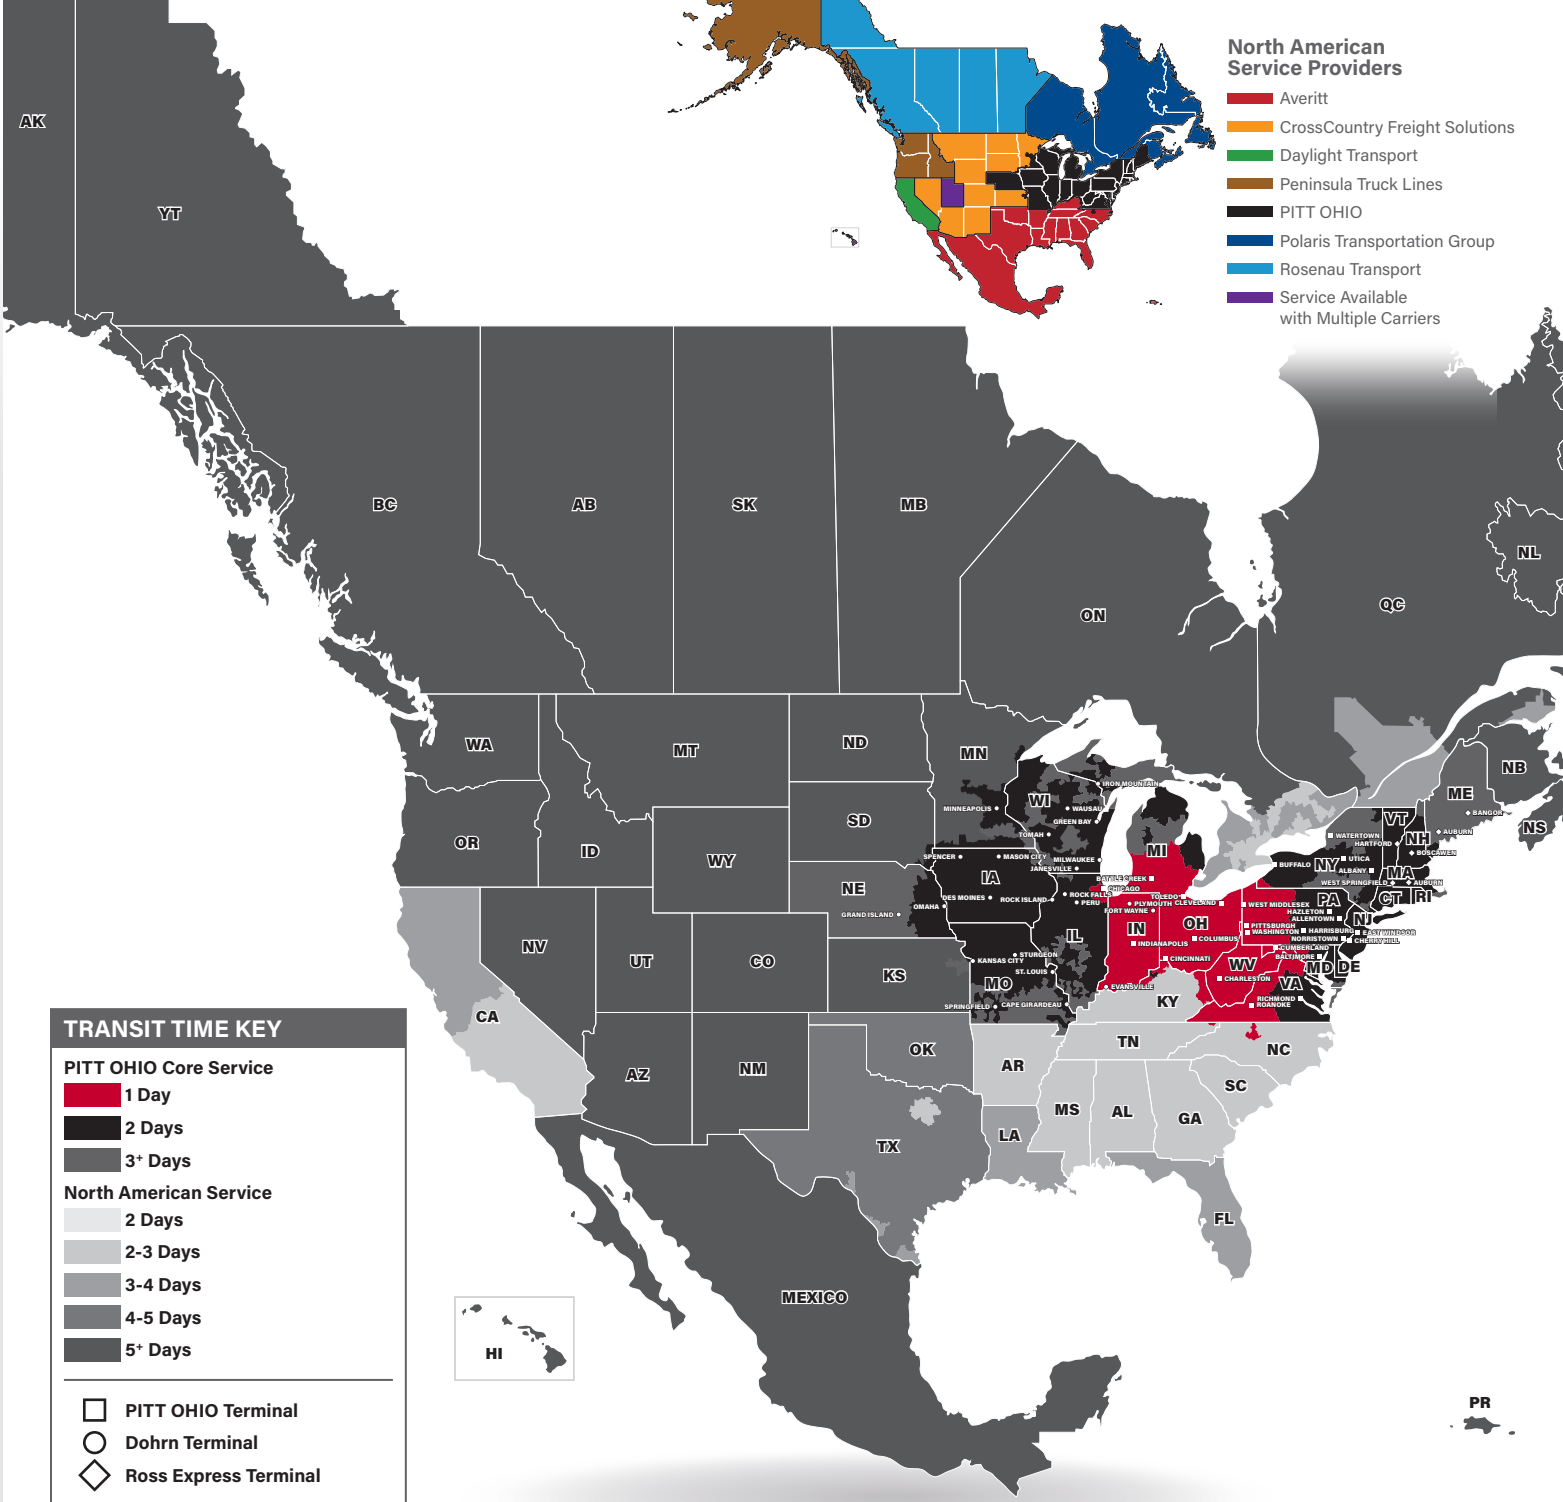

NORTH AMERICAN SERVICE MAP LOUISVILLE

Served by our Cincinnati Terminal

SEAMLESS COVERAGE ACROSS ALL OF NORTH AMERICA

- Fast, consistent transit times
- Complete, real-time shipment visibility
- Convenience of working with your local PITT OHIO transportation specialist
- Expedited services available
- Premium express long-haul service to California

Contract Packaging

Cross Border LTL

Dedicated Fleet Management

Drayage & Transloading

Expedite

Freeze Protection

LTL Service

Pool Distribution

Reverse Logistics

Truckload

Warehouse & Distribution

North American Service Providers

- Averitt
- CrossCountry Freight Solutions
- Daylight Transport
- Peninsula Truck Lines
- PITT OHIO
- Polaris Transportation Group
- Rosenau Transport
- Service Available with Multiple Carriers

TRANSIT TIME KEY

PITT OHIO Core Service

- 1 Day
- 2 Days
- 3+ Days

North American Service

- 2 Days
- 2-3 Days
- 3-4 Days
- 4-5 Days
- 5+ Days

- PITT OHIO Terminal
- Dohrn Terminal
- Ross Express Terminal

Note: This map is a representation of transit days to major metro areas in these states. For up-to-date, zip-to-zip transit times and a full list of terminal locations, please visit our website at www.pitthio.com.