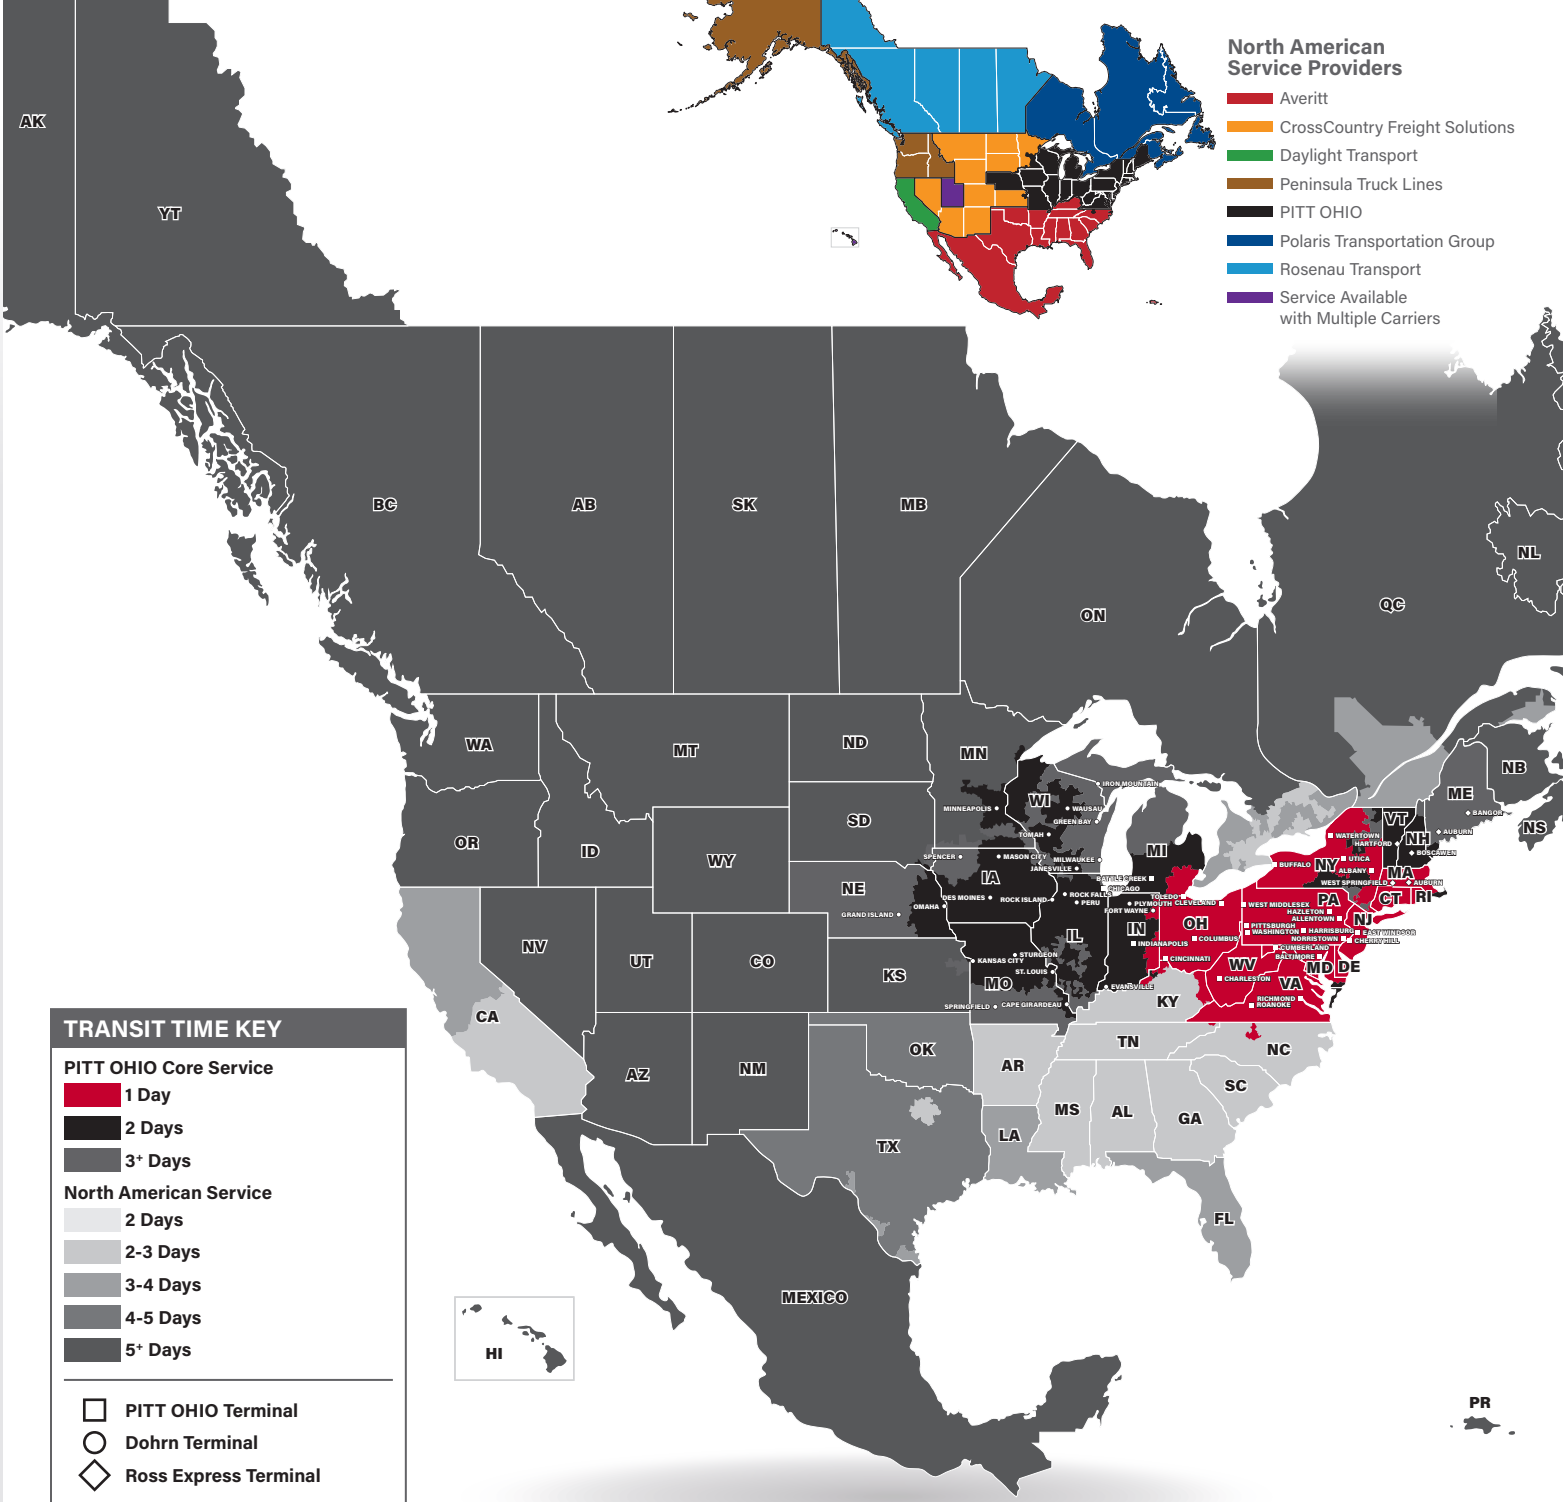

NORTH AMERICAN SERVICE MAP NORRISTOWN

SEAMLESS COVERAGE ACROSS ALL OF NORTH AMERICA

- Fast, consistent transit times
- Complete, real-time shipment visibility
- Convenience of working with your local PITT OHIO transportation specialist
- Expedited services available
- Premium express long-haul service to California

Contract Packaging

Cross Border LTL

Dedicated Fleet Management

Drayage & Transloading

Expedite

Freeze Protection

LTL Service

Pool Distribution

Reverse Logistics

Truckload

Warehouse & Distribution

TRANSIT TIME KEY

PITT OHIO Core Service

- 1 Day
- 2 Days
- 3+ Days

North American Service

- 2 Days
- 2-3 Days
- 3-4 Days
- 4-5 Days
- 5+ Days

PITT OHIO Terminal
 Dohrn Terminal
 Ross Express Terminal

Note: This map is a representation of transit days to major metro areas in these states. For up-to-date, zip-to-zip transit times and a full list of terminal locations, please visit our website at www.pitthio.com.