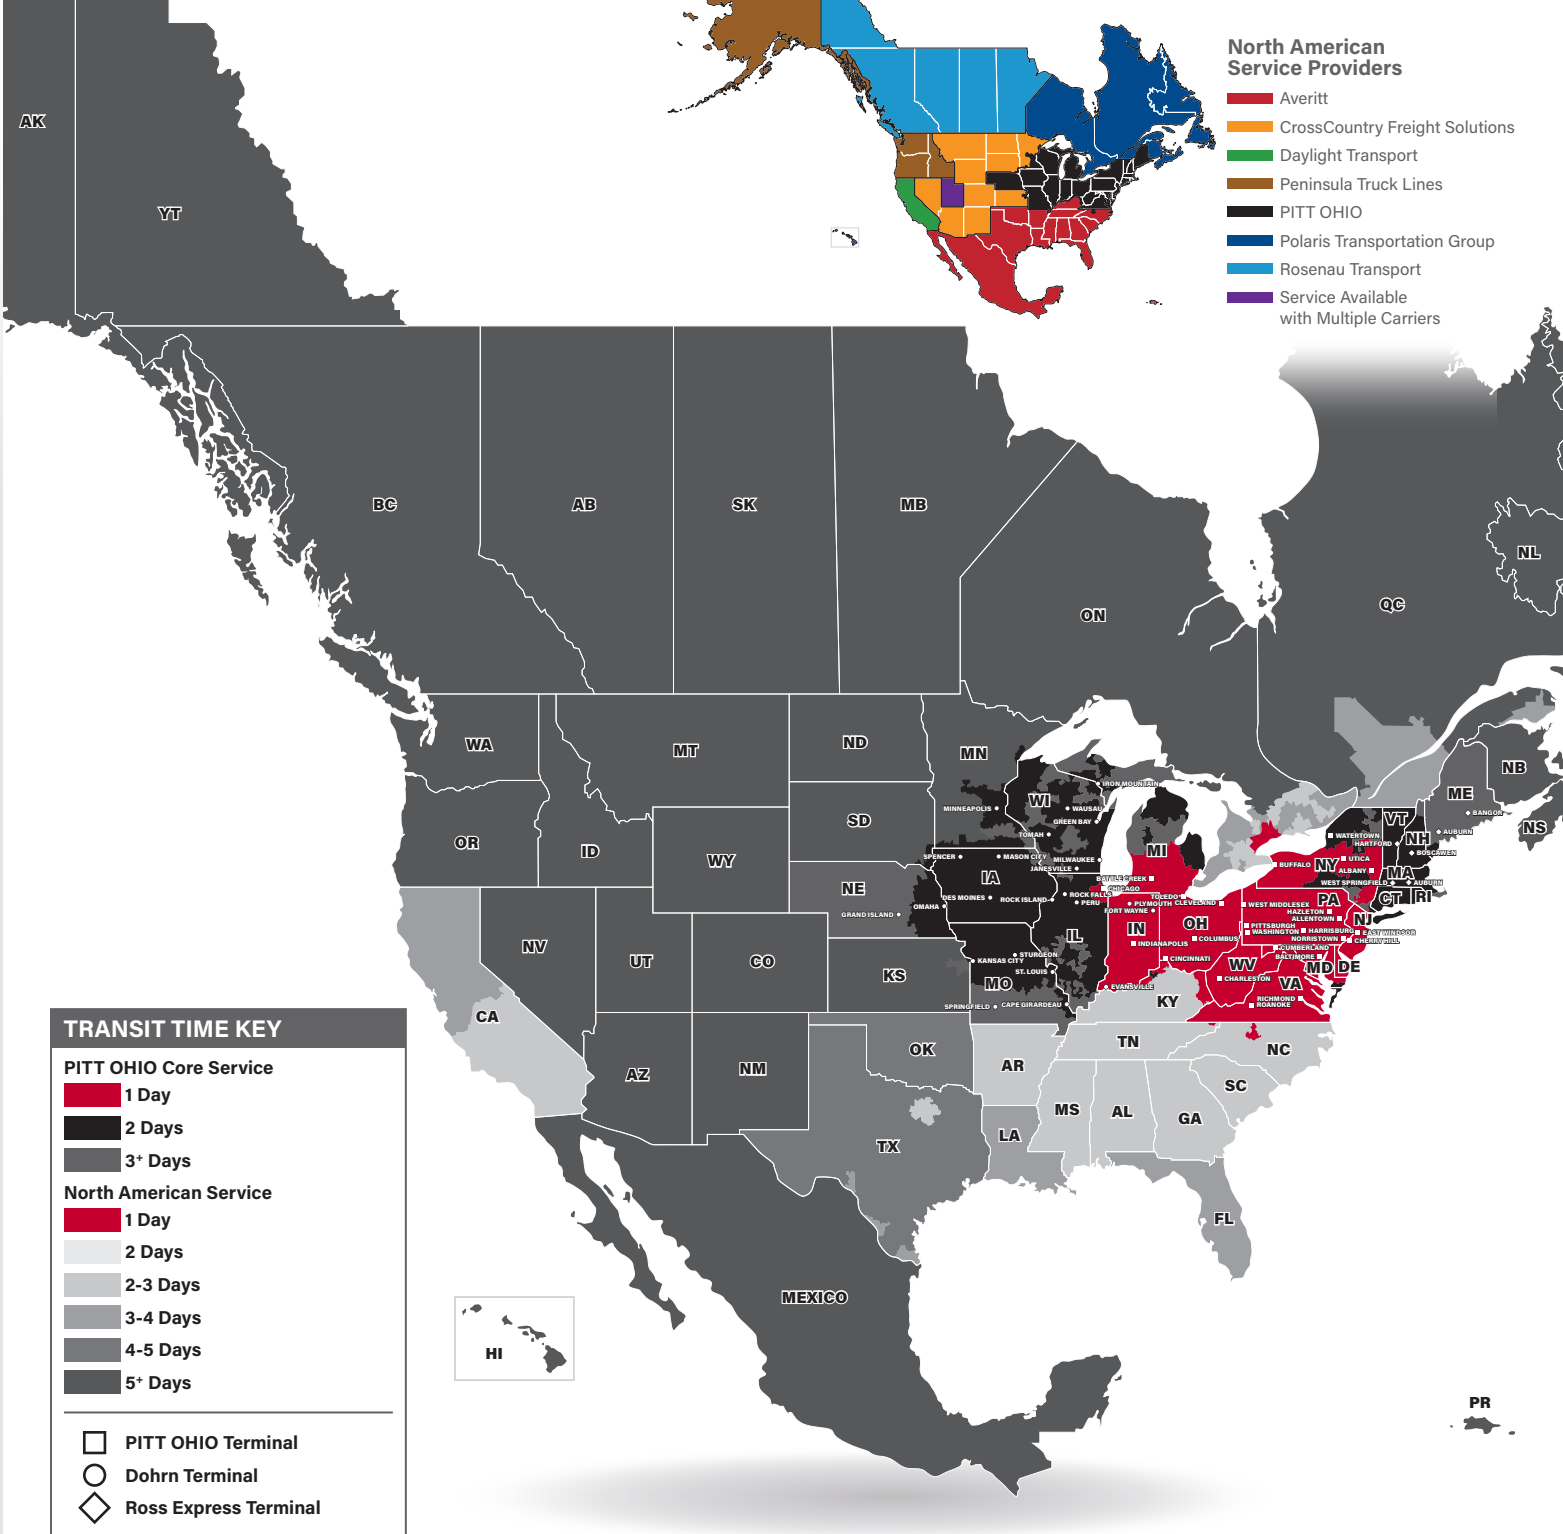

NORTH AMERICAN SERVICE MAP PITTSBURGH

SEAMLESS COVERAGE ACROSS ALL OF NORTH AMERICA

- Fast, consistent transit times
- Complete, real-time shipment visibility
- Convenience of working with your local PITT OHIO transportation specialist
- Expedited services available
- Premium express long-haul service to California

Contract Packaging

Cross Border LTL

Dedicated Fleet Management

Drayage & Transloading

Expedite

Freeze Protection

LTL Service

Pool Distribution

Reverse Logistics

Truckload

Warehouse & Distribution

TRANSIT TIME KEY

PITT OHIO Core Service

- 1 Day
- 2 Days
- 3+ Days

North American Service

- 1 Day
- 2 Days
- 2-3 Days
- 3-4 Days
- 4-5 Days
- 5+ Days

- PITT OHIO Terminal
- Dohrn Terminal
- ◇ Ross Express Terminal

Note: This map is a representation of transit days to major metro areas in these states. For up-to-date, zip-to-zip transit times and a full list of terminal locations, please visit our website at www.pitthio.com.