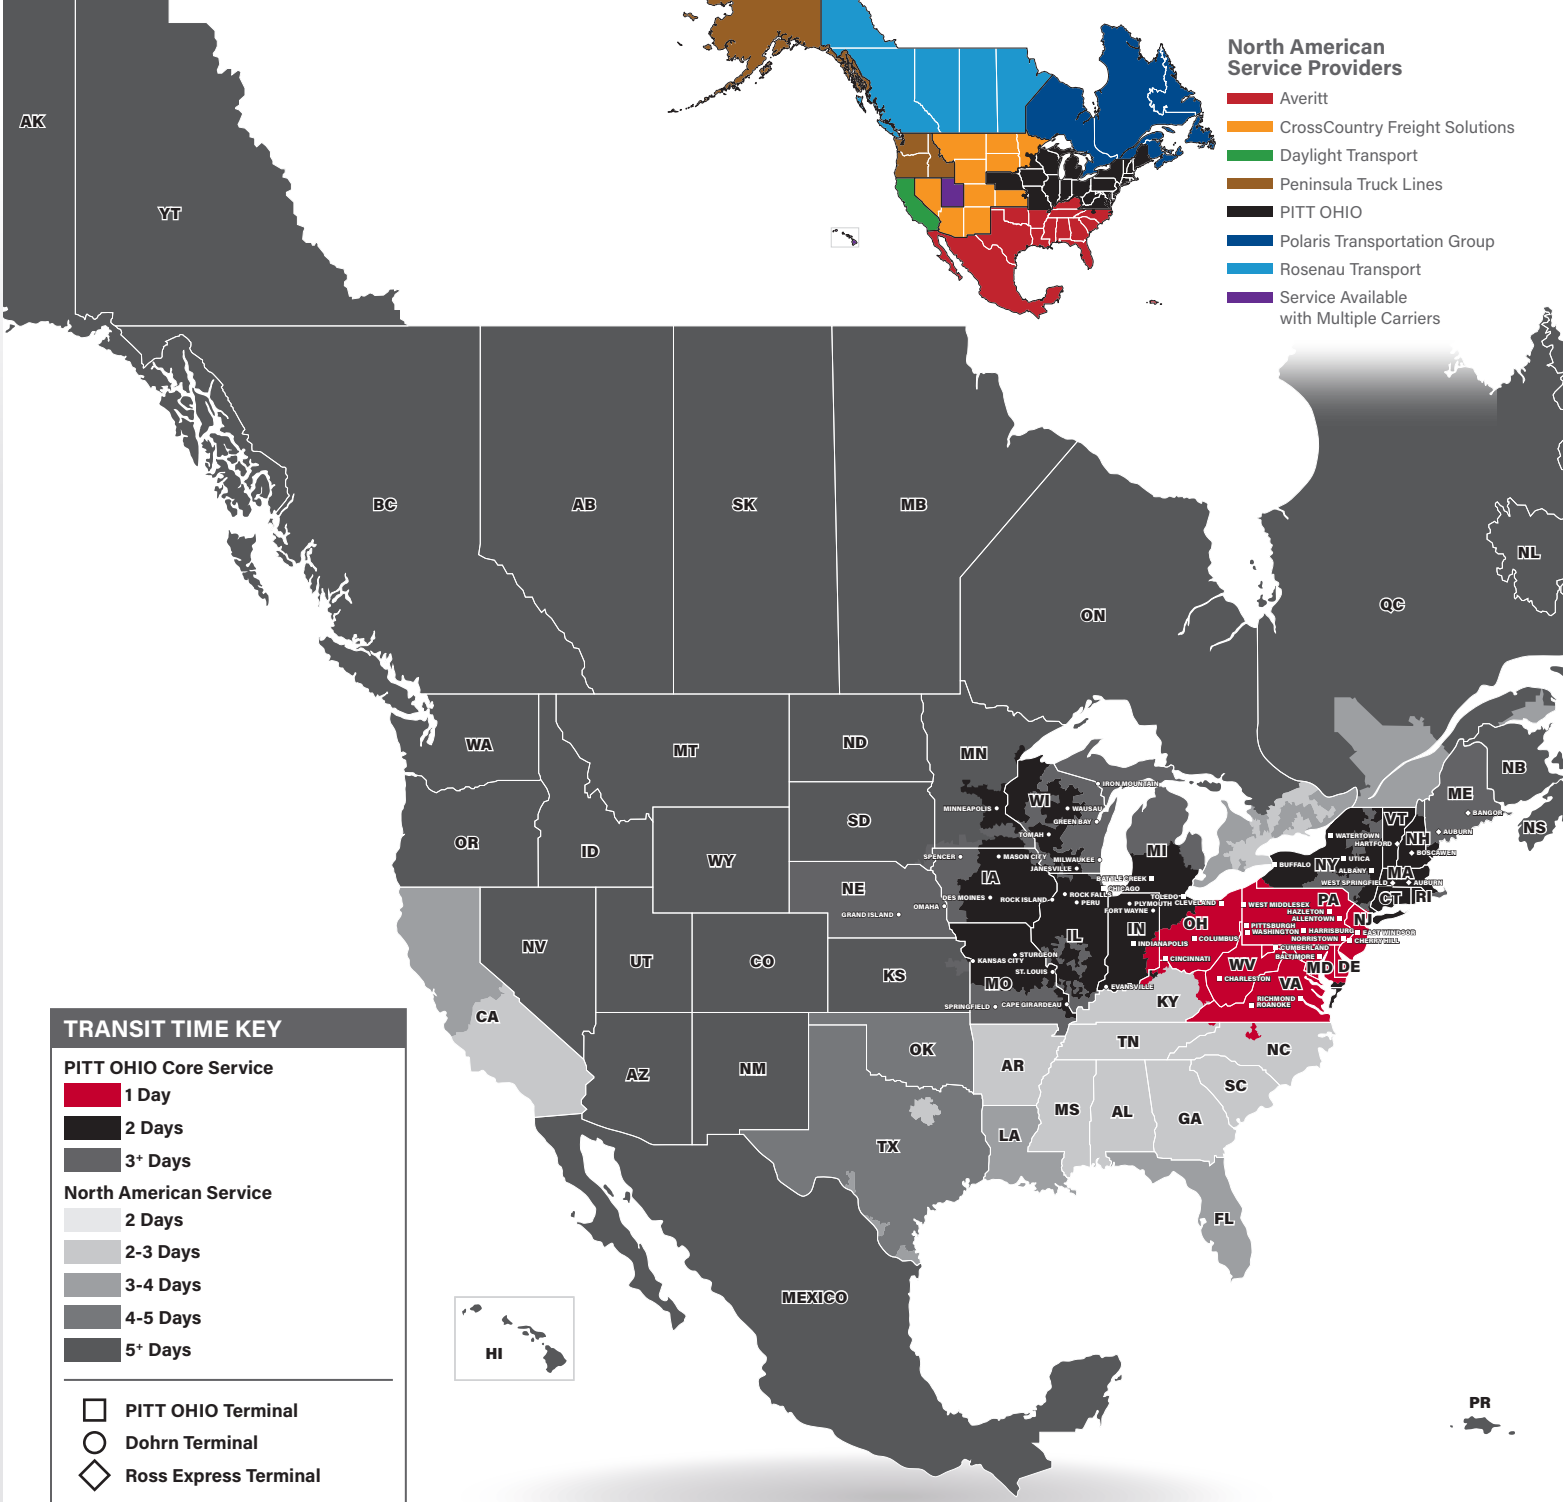

NORTH AMERICAN SERVICE MAP RICHMOND

SEAMLESS COVERAGE ACROSS ALL OF NORTH AMERICA

- Fast, consistent transit times
- Complete, real-time shipment visibility
- Convenience of working with your local PITT OHIO transportation specialist
- Expedited services available
- Premium express long-haul service to California

-  Contract Packaging
-  Cross Border LTL
-  Dedicated Fleet Management
-  Drayage & Transloading
-  Expedite
-  Freeze Protection
-  LTL Service
-  Pool Distribution
-  Reverse Logistics
-  Truckload
-  Warehouse & Distribution

Note: This map is a representation of transit days to major metro areas in these states. For up-to-date, zip-to-zip transit times and a full list of terminal locations, please visit our website at www.pitthio.com.