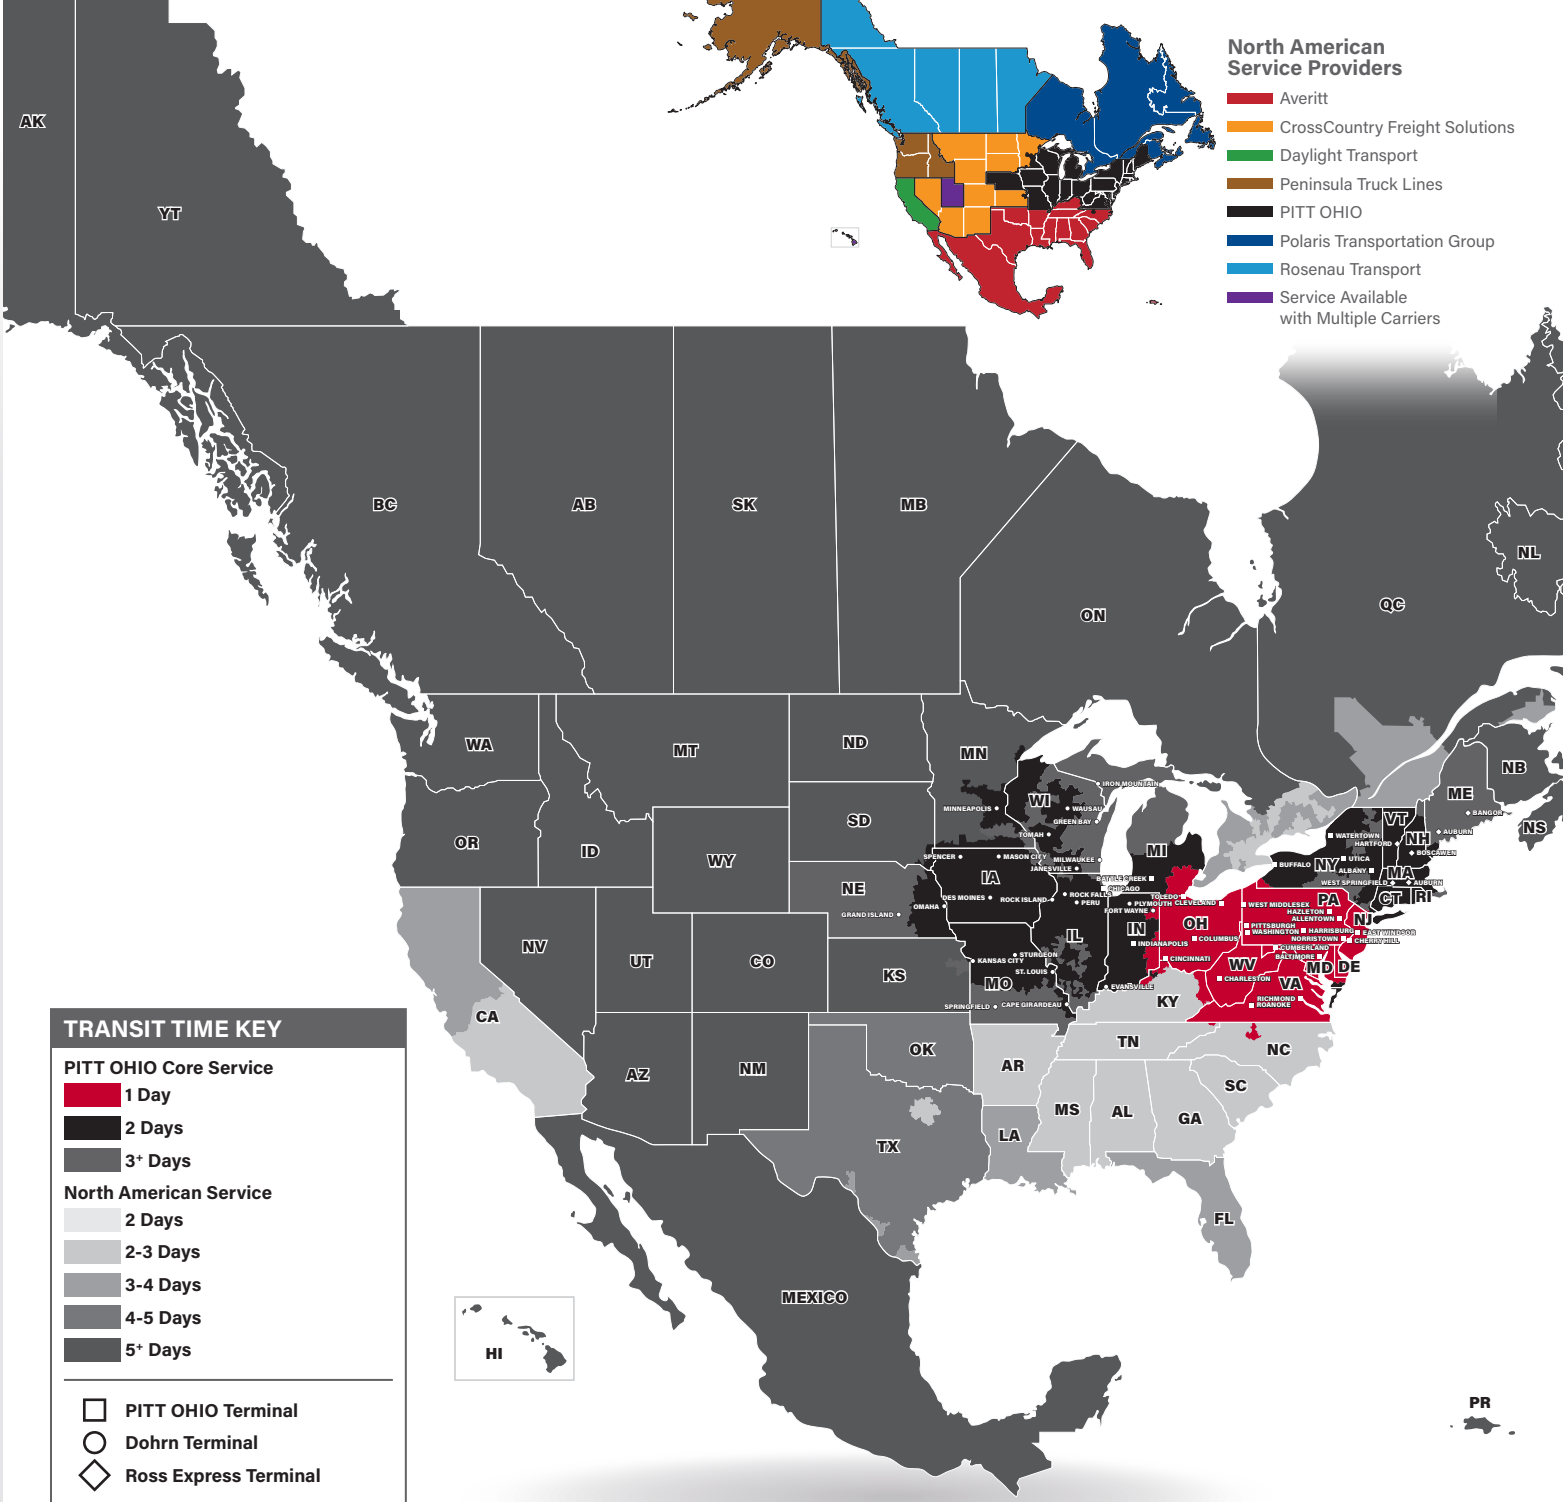

NORTH AMERICAN SERVICE MAP ROANOKE

SEAMLESS COVERAGE ACROSS ALL OF NORTH AMERICA

- Fast, consistent transit times
- Complete, real-time shipment visibility
- Convenience of working with your local PITT OHIO transportation specialist
- Expedited services available
- Premium express long-haul service to California

Reverse Logistics

Truckload

Warehouse & Distribution

North American Service Providers

- Averitt
- CrossCountry Freight Solutions
- Daylight Transport
- Peninsula Truck Lines
- PITT OHIO
- Polaris Transportation Group
- Rosenau Transport
- Service Available with Multiple Carriers

TRANSIT TIME KEY

PITT OHIO Core Service

- 1 Day
- 2 Days
- 3+ Days

North American Service

- 2 Days
- 2-3 Days
- 3-4 Days
- 4-5 Days
- 5+ Days

- PITT OHIO Terminal
- Dohrn Terminal
- ◇ Ross Express Terminal

Note: This map is a representation of transit days to major metro areas in these states. For up-to-date, zip-to-zip transit times and a full list of terminal locations, please visit our website at www.pitthio.com.