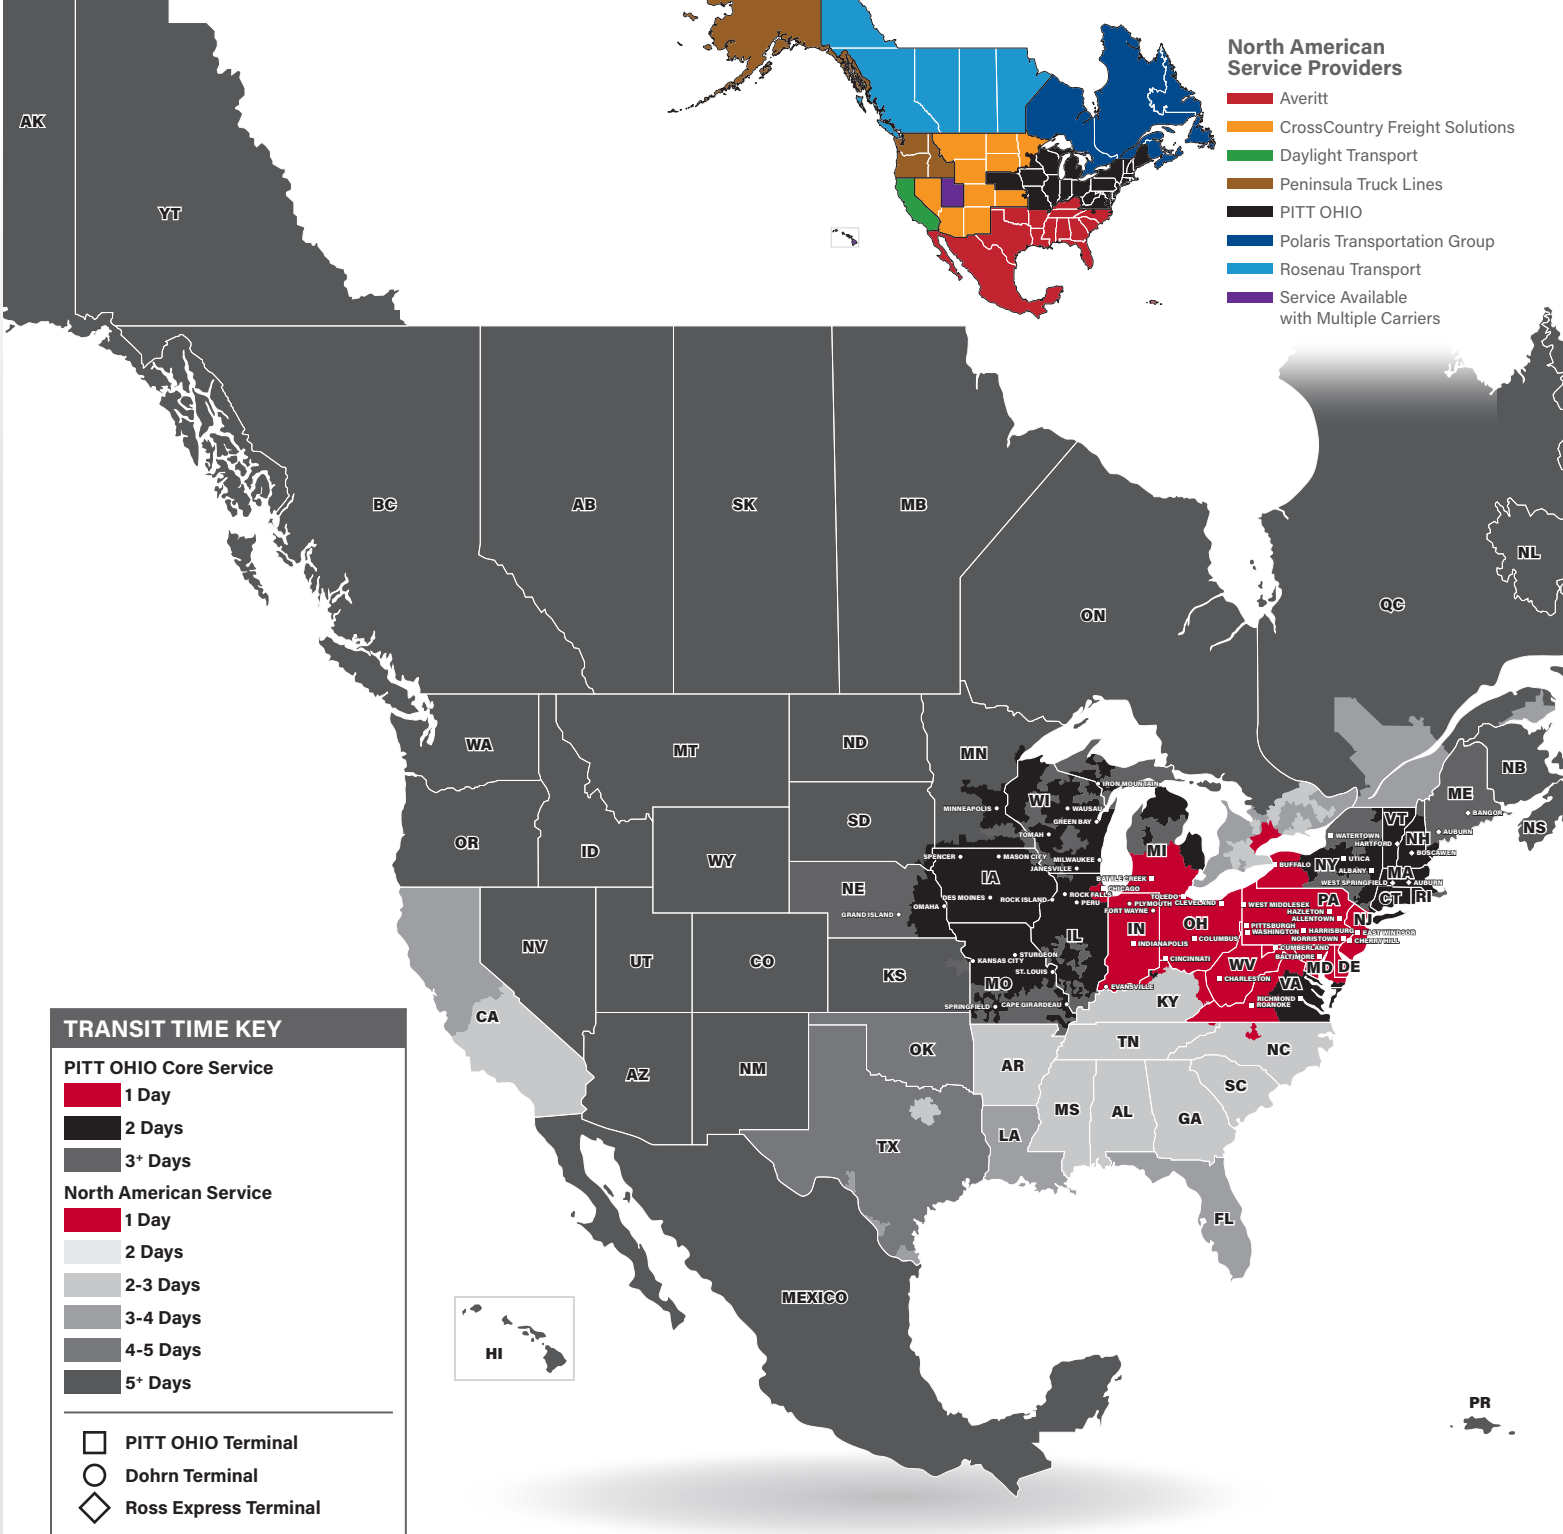

NORTH AMERICAN SERVICE MAP TOLEDO

SEAMLESS COVERAGE ACROSS ALL OF NORTH AMERICA

- Fast, consistent transit times
- Complete, real-time shipment visibility
- Convenience of working with your local PITT OHIO transportation specialist
- Expedited services available
- Premium express long-haul service to California

Contract Packaging

Cross Border LTL

Dedicated Fleet Management

Drayage & Transloading

Expedite

Freeze Protection

LTL Service

Pool Distribution

Reverse Logistics

Truckload

Warehouse & Distribution

TRANSIT TIME KEY

PITT OHIO Core Service

- 1 Day
- 2 Days
- 3+ Days

North American Service

- 1 Day
- 2 Days
- 2-3 Days
- 3-4 Days
- 4-5 Days
- 5+ Days

- PITT OHIO Terminal
- Dohrn Terminal
- Ross Express Terminal

Note: This map is a representation of transit days to major metro areas in these states. Not all zip code points serviced by the Toledo Terminal are next day to the Greater Toronto Area. For up-to-date, zip-to-zip transit times and a full list of terminal locations, please visit our website at www.pitthio.com.