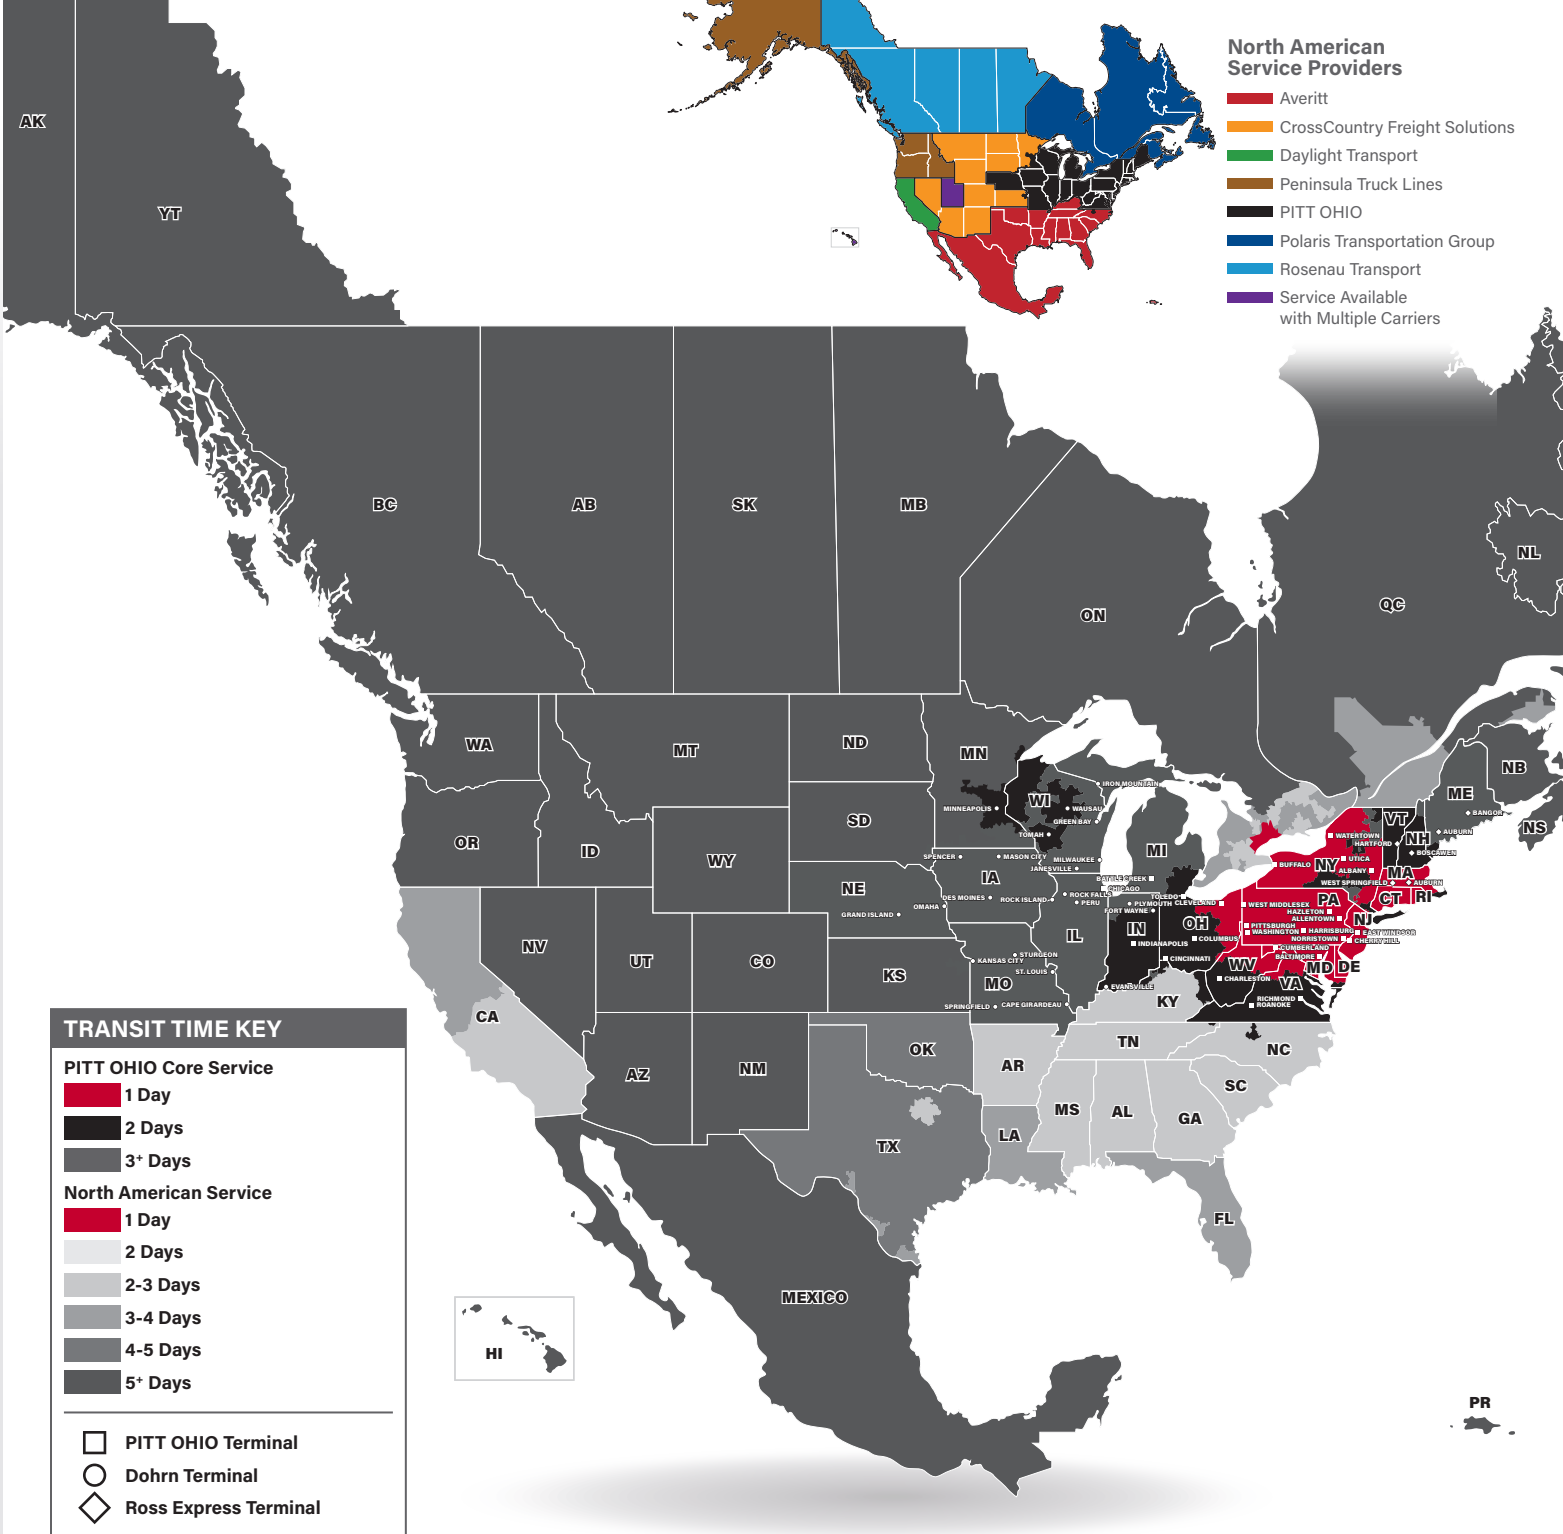

NORTH AMERICAN SERVICE MAP UTICA

SEAMLESS COVERAGE ACROSS ALL OF NORTH AMERICA

- Fast, consistent transit times
- Complete, real-time shipment visibility
- Convenience of working with your local PITT OHIO transportation specialist
- Expedited services available
- Premium express long-haul service to California

Reverse Logistics

Truckload

Warehouse & Distribution

North American Service Providers

- Averitt
- CrossCountry Freight Solutions
- Daylight Transport
- Peninsula Truck Lines
- PITT OHIO
- Polaris Transportation Group
- Rosenau Transport
- Service Available with Multiple Carriers

TRANSIT TIME KEY

PITT OHIO Core Service

- 1 Day
- 2 Days
- 3+ Days

North American Service

- 1 Day
- 2 Days
- 2-3 Days
- 3-4 Days
- 4-5 Days
- 5+ Days

- PITT OHIO Terminal
- Dohrn Terminal
- Ross Express Terminal

Note: This map is a representation of transit days to major metro areas in these states. For up-to-date, zip-to-zip transit times and a full list of terminal locations, please visit our website at www.pitthio.com.