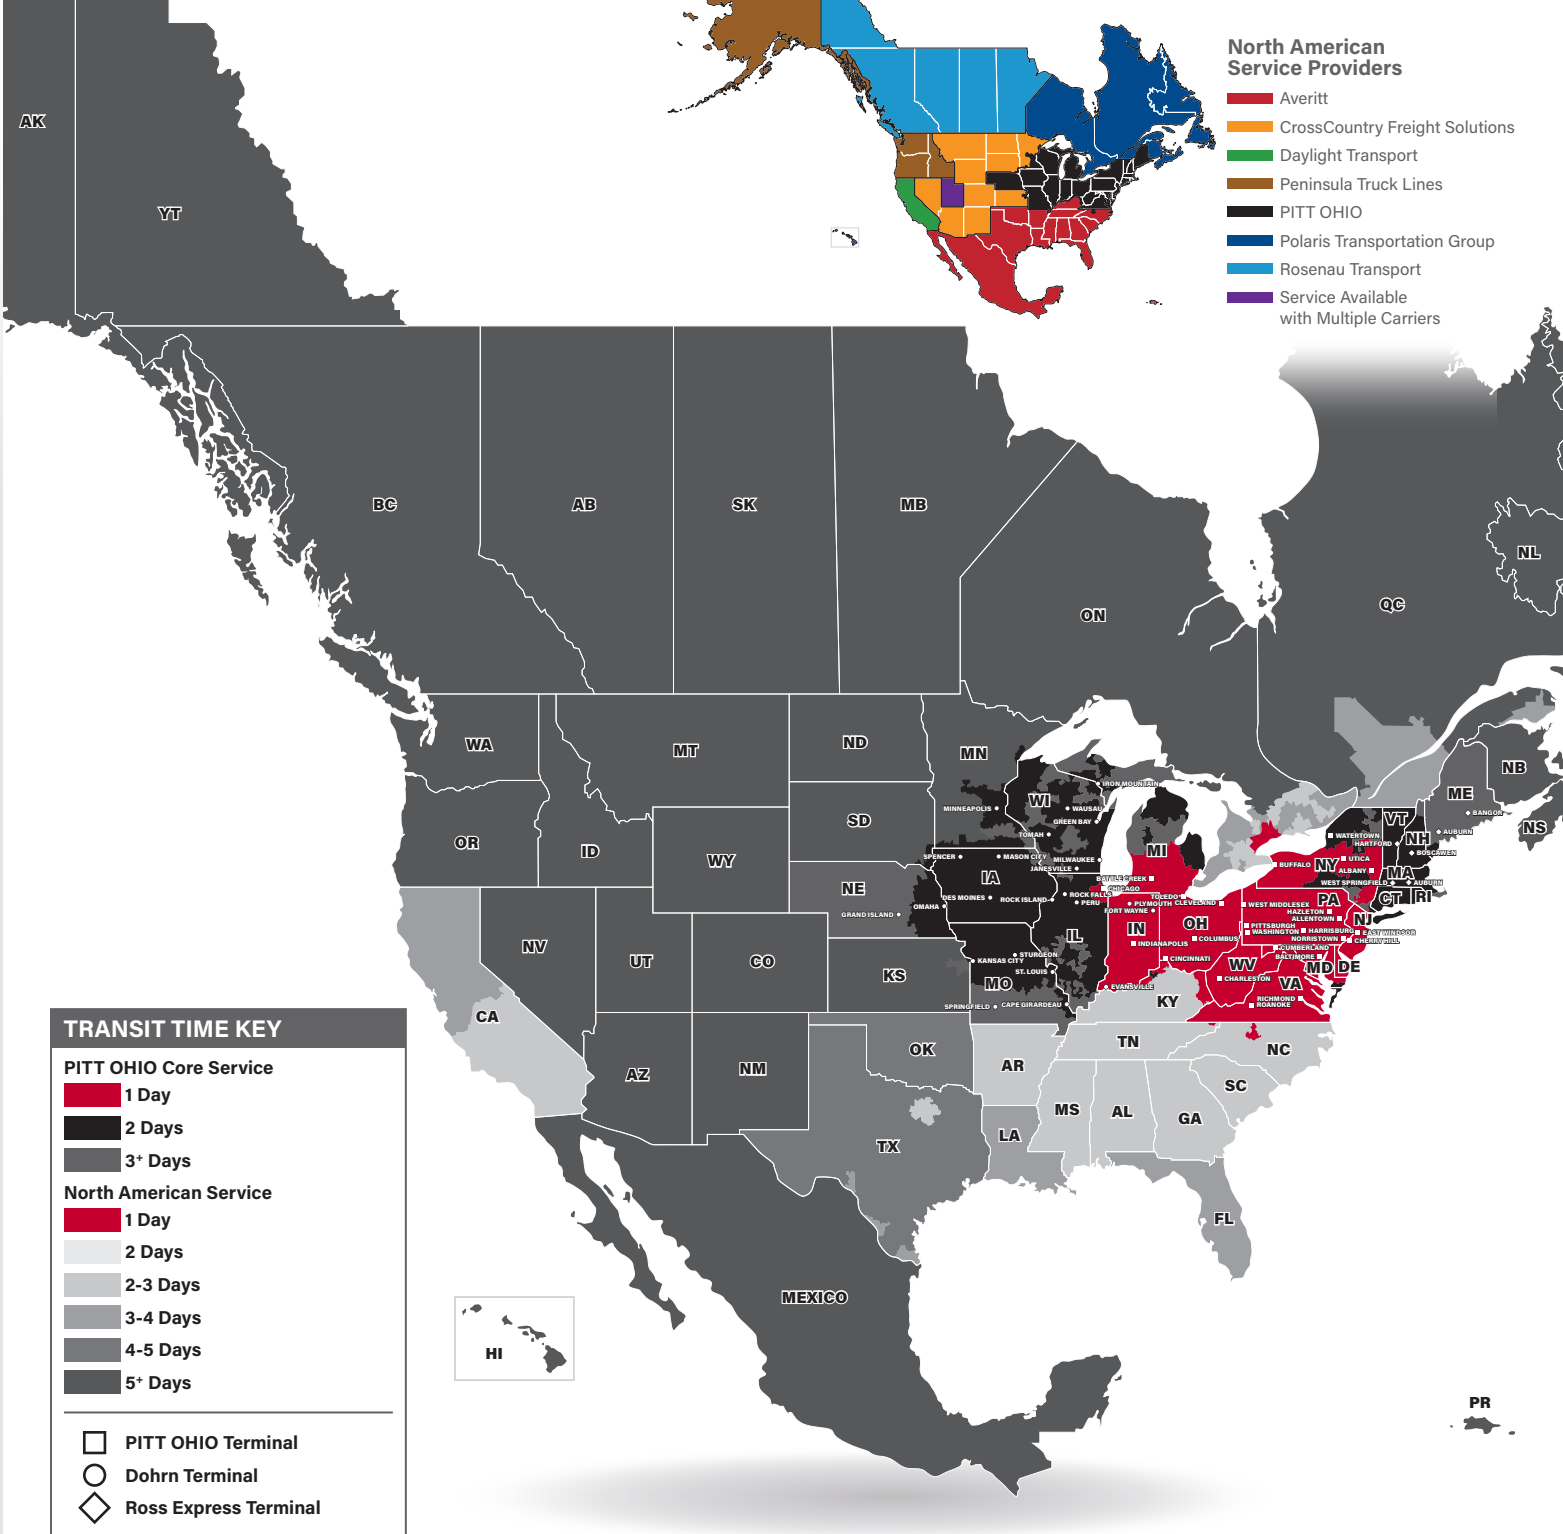

### SEAMLESS COVERAGE ACROSS ALL OF NORTH AMERICA

- Fast, consistent transit times
- Complete, real-time shipment visibility
- Convenience of working with your local PITT OHIO transportation specialist
- Expedited services available
- Premium express long-haul service to California

Contract Packaging

Cross Border LTL

Dedicated Fleet Management

Drayage & Transloading

Expedite

Freeze Protection

LTL Service

Pool Distribution

Reverse Logistics

Truckload

Warehouse & Distribution

**TRANSIT TIME KEY**

**PITT OHIO Core Service**

- 1 Day
- 2 Days
- 3+ Days

**North American Service**

- 1 Day
- 2 Days
- 2-3 Days
- 3-4 Days
- 4-5 Days
- 5+ Days

---

- PITT OHIO Terminal
- Dohrn Terminal
- Ross Express Terminal

Note: This map is a representation of transit days to major metro areas in these states. For up-to-date, zip-to-zip transit times and a full list of terminal locations, please visit our website at [www.pitthio.com](http://www.pitthio.com).