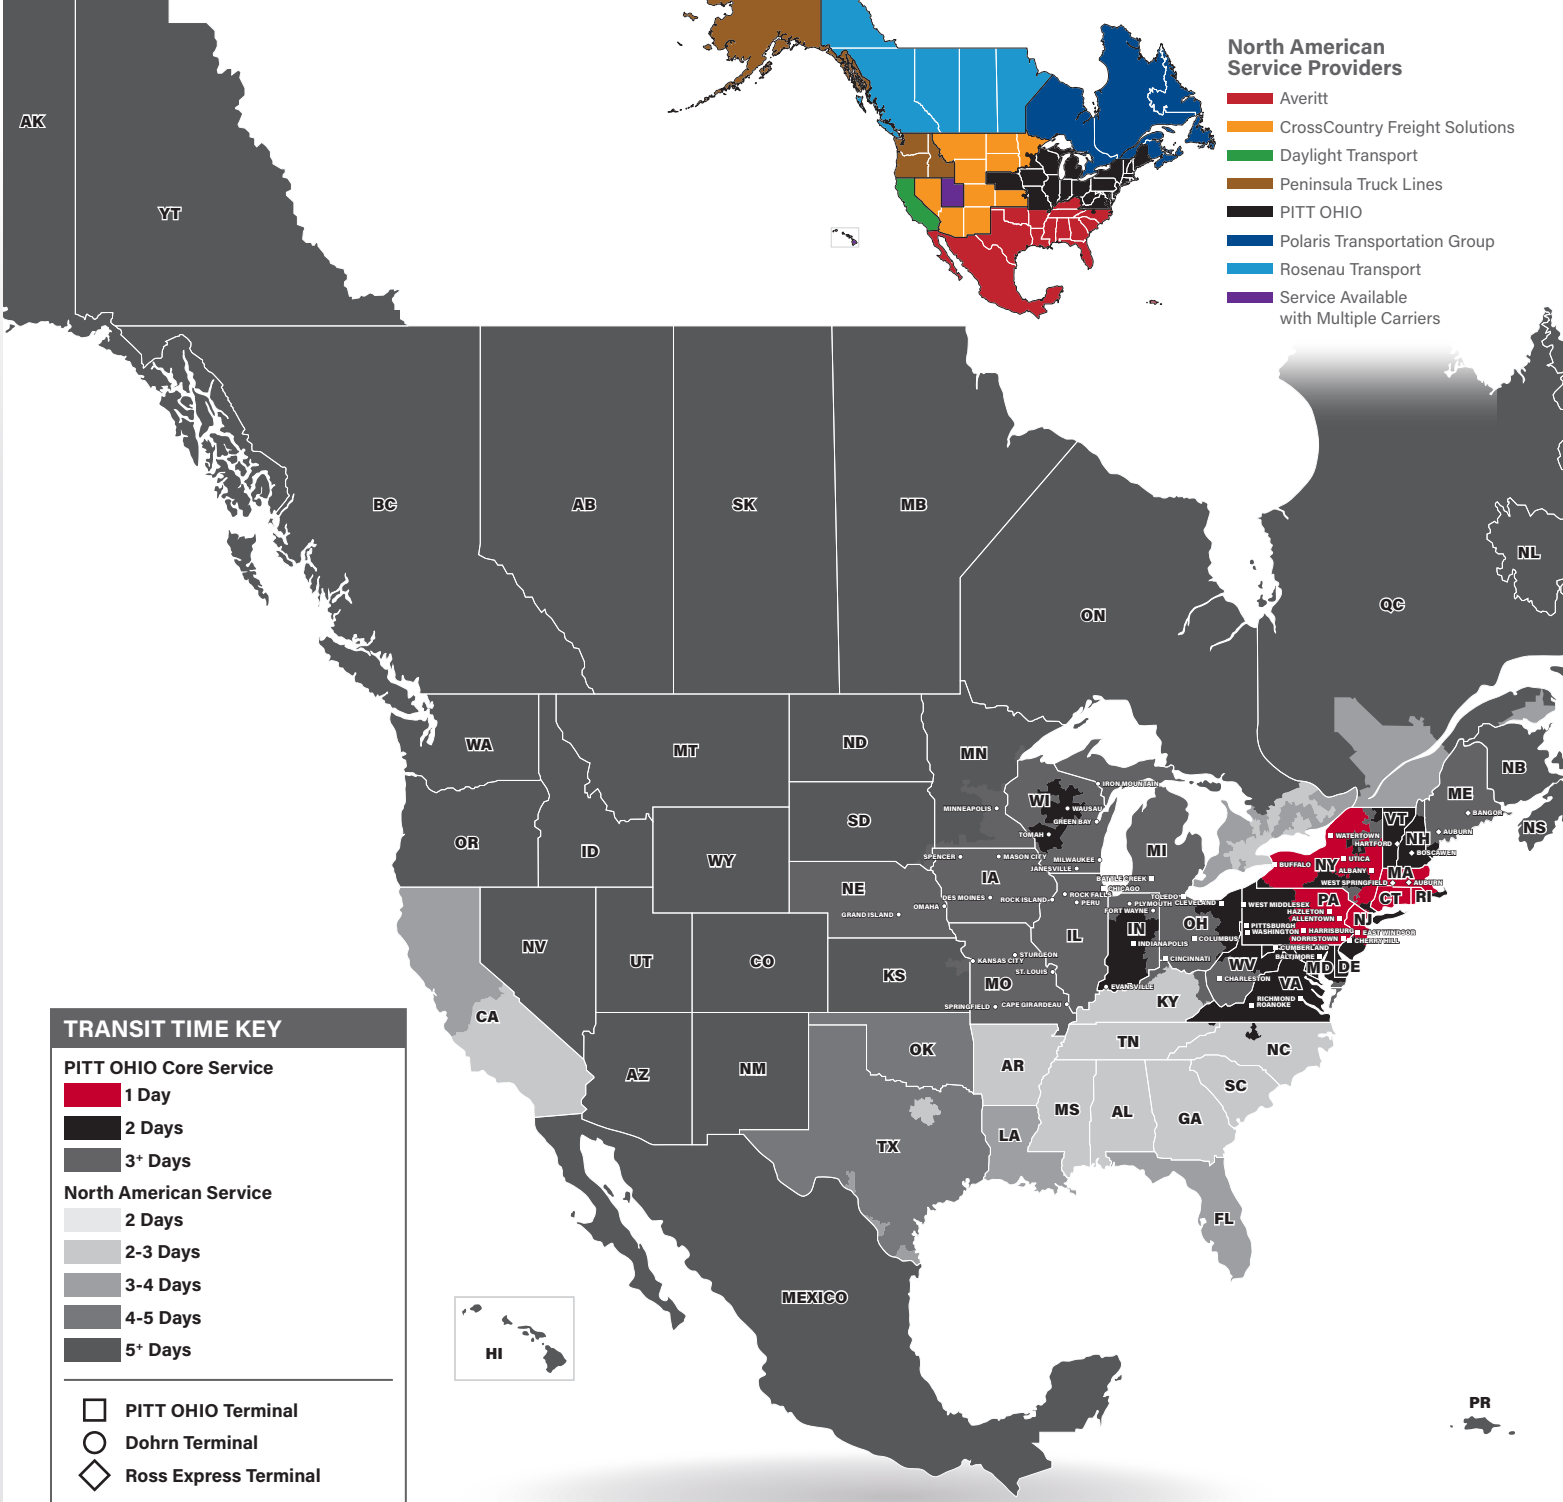

NORTH AMERICAN SERVICE MAP WATERTOWN

SEAMLESS COVERAGE ACROSS ALL OF NORTH AMERICA

- Fast, consistent transit times
- Complete, real-time shipment visibility
- Convenience of working with your local PITT OHIO transportation specialist
- Expedited services available
- Premium express long-haul service to California

Contract Packaging

Cross Border LTL

Dedicated Fleet Management

Drayage & Transloading

Expedite

Freeze Protection

LTL Service

Pool Distribution

Reverse Logistics

Truckload

Warehouse & Distribution

Note: This map is a representation of transit days to major metro areas in these states. For up-to-date, zip-to-zip transit times and a full list of terminal locations, please visit our website at www.pitthio.com.