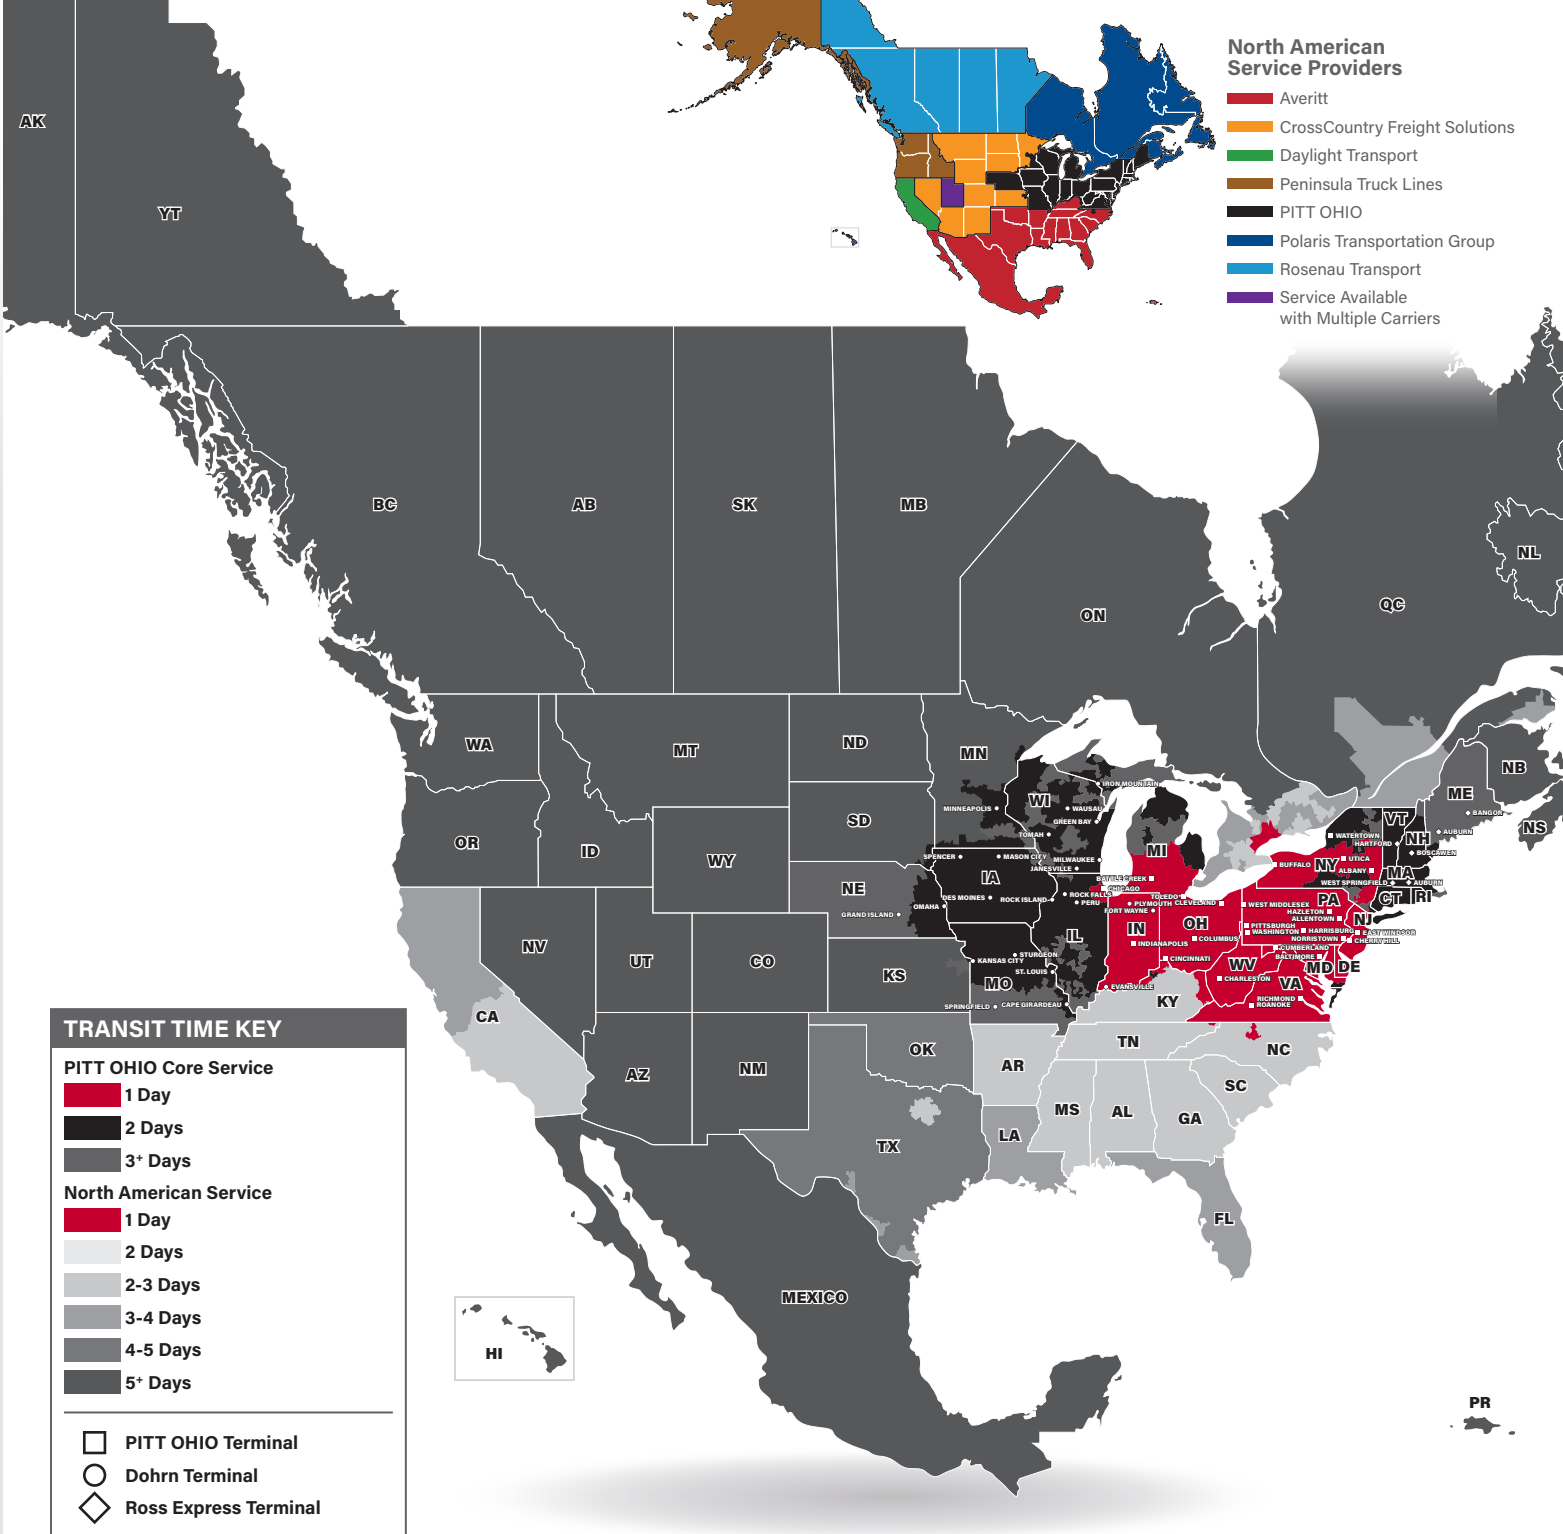

NORTH AMERICAN SERVICE MAP WEST MIDDLESEX

SEAMLESS COVERAGE ACROSS ALL OF NORTH AMERICA

- Fast, consistent transit times
- Complete, real-time shipment visibility
- Convenience of working with your local PITT OHIO transportation specialist
- Expedited services available
- Premium express long-haul service to California

Reverse Logistics

Truckload

Warehouse & Distribution

North American Service Providers

- Averitt
- CrossCountry Freight Solutions
- Daylight Transport
- Peninsula Truck Lines
- PITT OHIO
- Polaris Transportation Group
- Rosenau Transport
- Service Available with Multiple Carriers

TRANSIT TIME KEY	
PITT OHIO Core Service	
	1 Day
	2 Days
	3+ Days
North American Service	
	1 Day
	2 Days
	2-3 Days
	3-4 Days
	4-5 Days
	5+ Days
<hr/>	
	PITT OHIO Terminal
	Dohrn Terminal
	Ross Express Terminal

Note: This map is a representation of transit days to major metro areas in these states. For up-to-date, zip-to-zip transit times and a full list of terminal locations, please visit our website at www.pitthio.com.